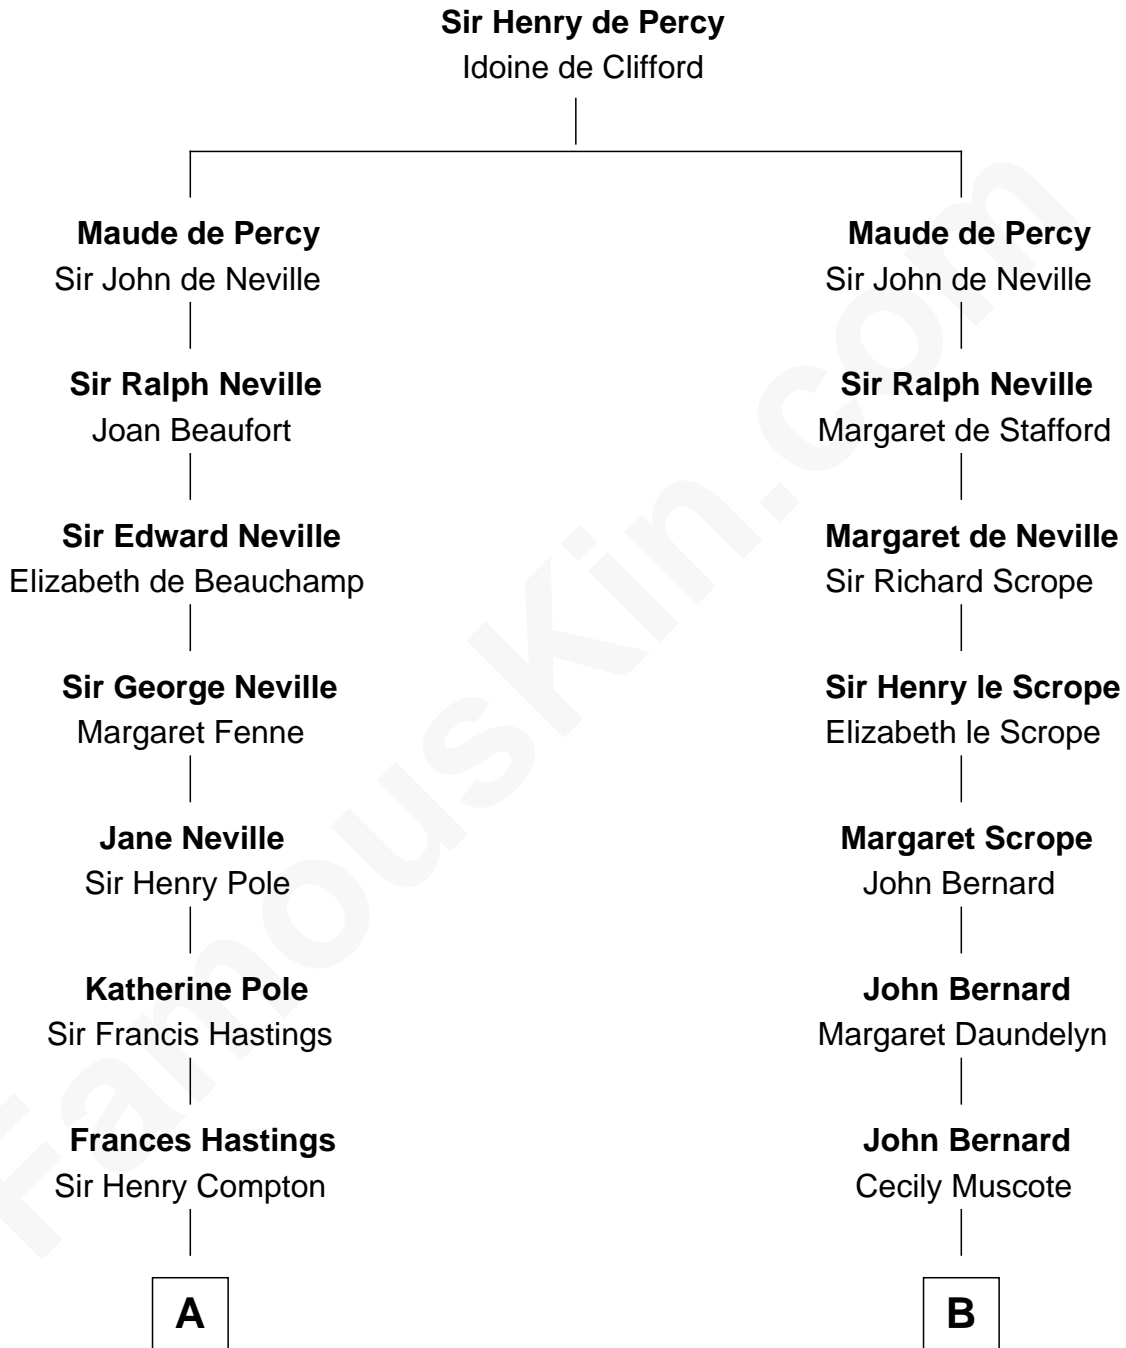

## Relationship Chart of

### Princess Diana

*Princess of Wales*

13th cousin 5 times removed of

**Benjamin Harrison V**  
*Signer of the Declaration of Independence*

**C**

**Edward John Spencer**  
Frances Ruth Burke Roche

**Princess Diana**  
*Princess of Wales*