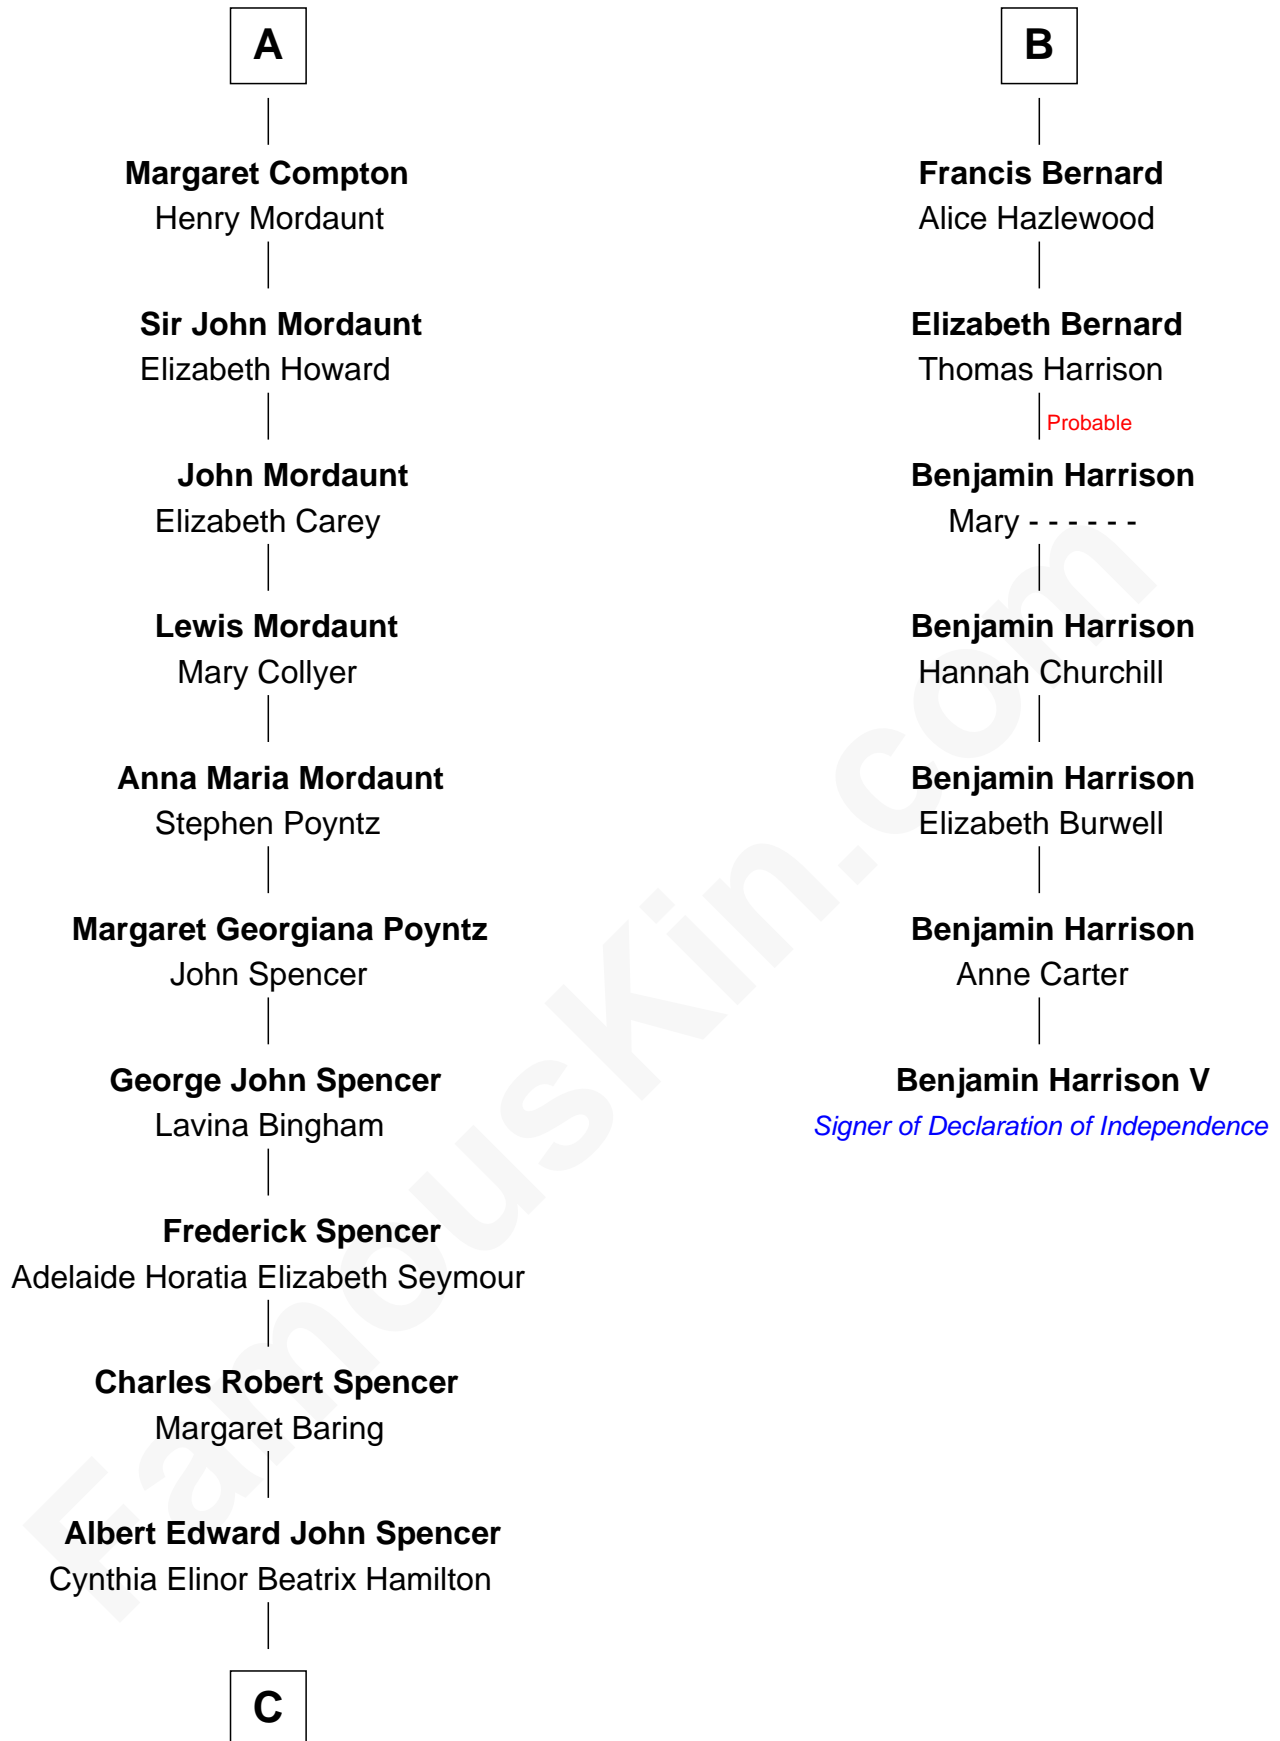

## Relationship Chart of

### Princess Diana

*Princess of Wales*

13th cousin 5 times removed of

**Benjamin Harrison V**  
*Signer of the Declaration of Independence*

**C**

**Edward John Spencer**  
Frances Ruth Burke Roche

**Princess Diana**  
*Princess of Wales*

FamousKin.com