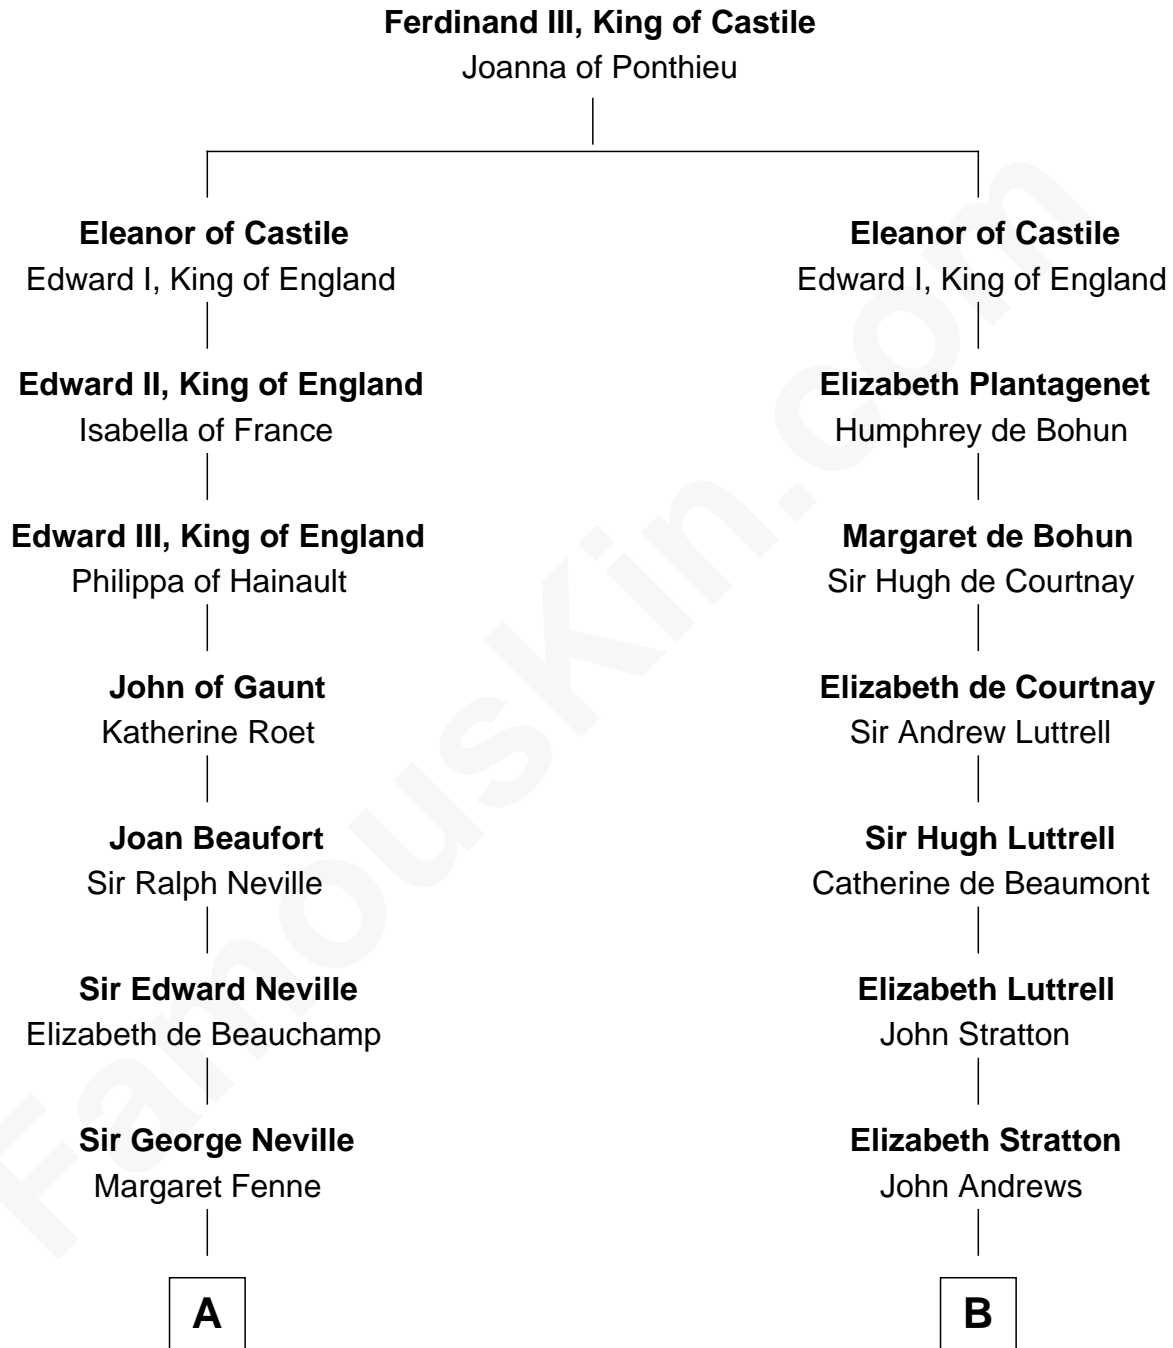

FamousKin.com

Relationship Chart of

Princess Diana

Princess of Wales

15th cousin 6 times removed of

Benjamin Harrison V
Signer of the Declaration of Independence

C

—
Frederick Spencer

Adelaide Horatia Elizabeth Seymour

—
Charles Robert Spencer

Margaret Baring

—
Albert Edward John Spencer

Cynthia Elinor Beatrix Hamilton

—
Edward John Spencer

Frances Ruth Burke Roche

—
Princess Diana