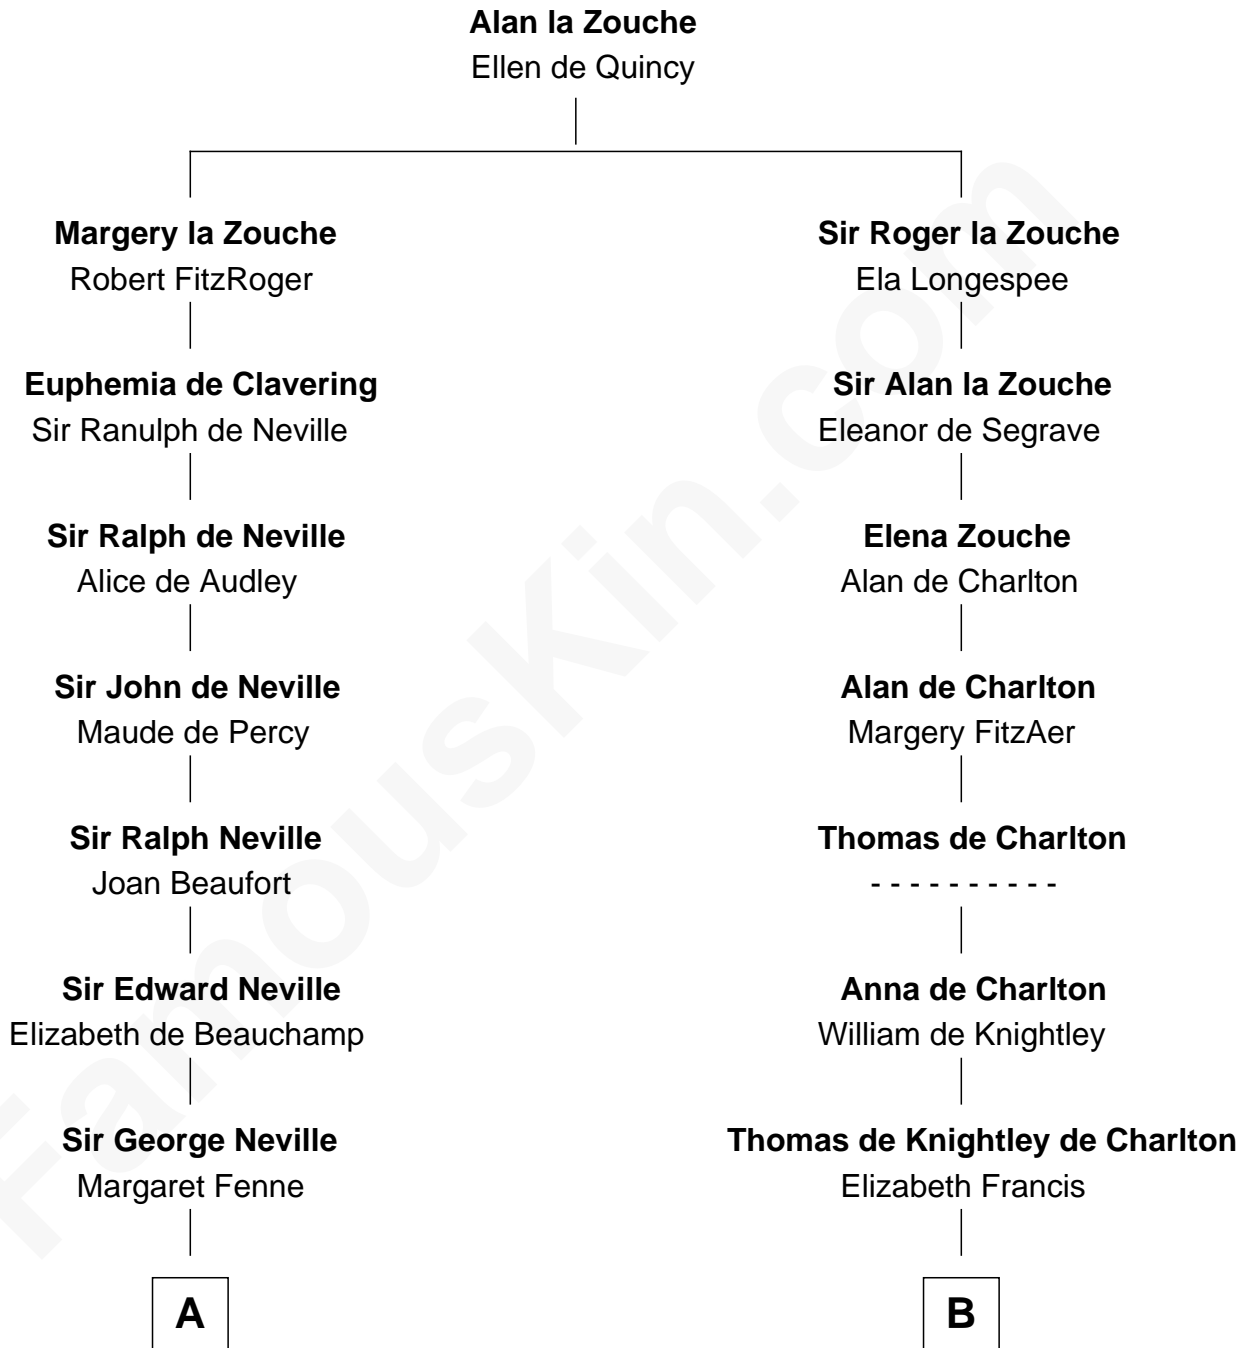

FamousKin.com

Relationship Chart of

Princess Diana

Princess of Wales

19th cousin 2 times removed of

Jay Gould

American Railroad "Robber Baron"

C

Frederick Spencer
Adelaide Horatia Elizabeth Seymour

Charles Robert Spencer
Margaret Baring

Albert Edward John Spencer
Cynthia Elinor Beatrix Hamilton

Edward John Spencer
Frances Ruth Burke Roche

Princess Diana
Princess of Wales

D

Anna Osborn
Abraham Gould

John Burr Gould
Mary More

Jay Gould
"Robber Baron"

FamousKin.com