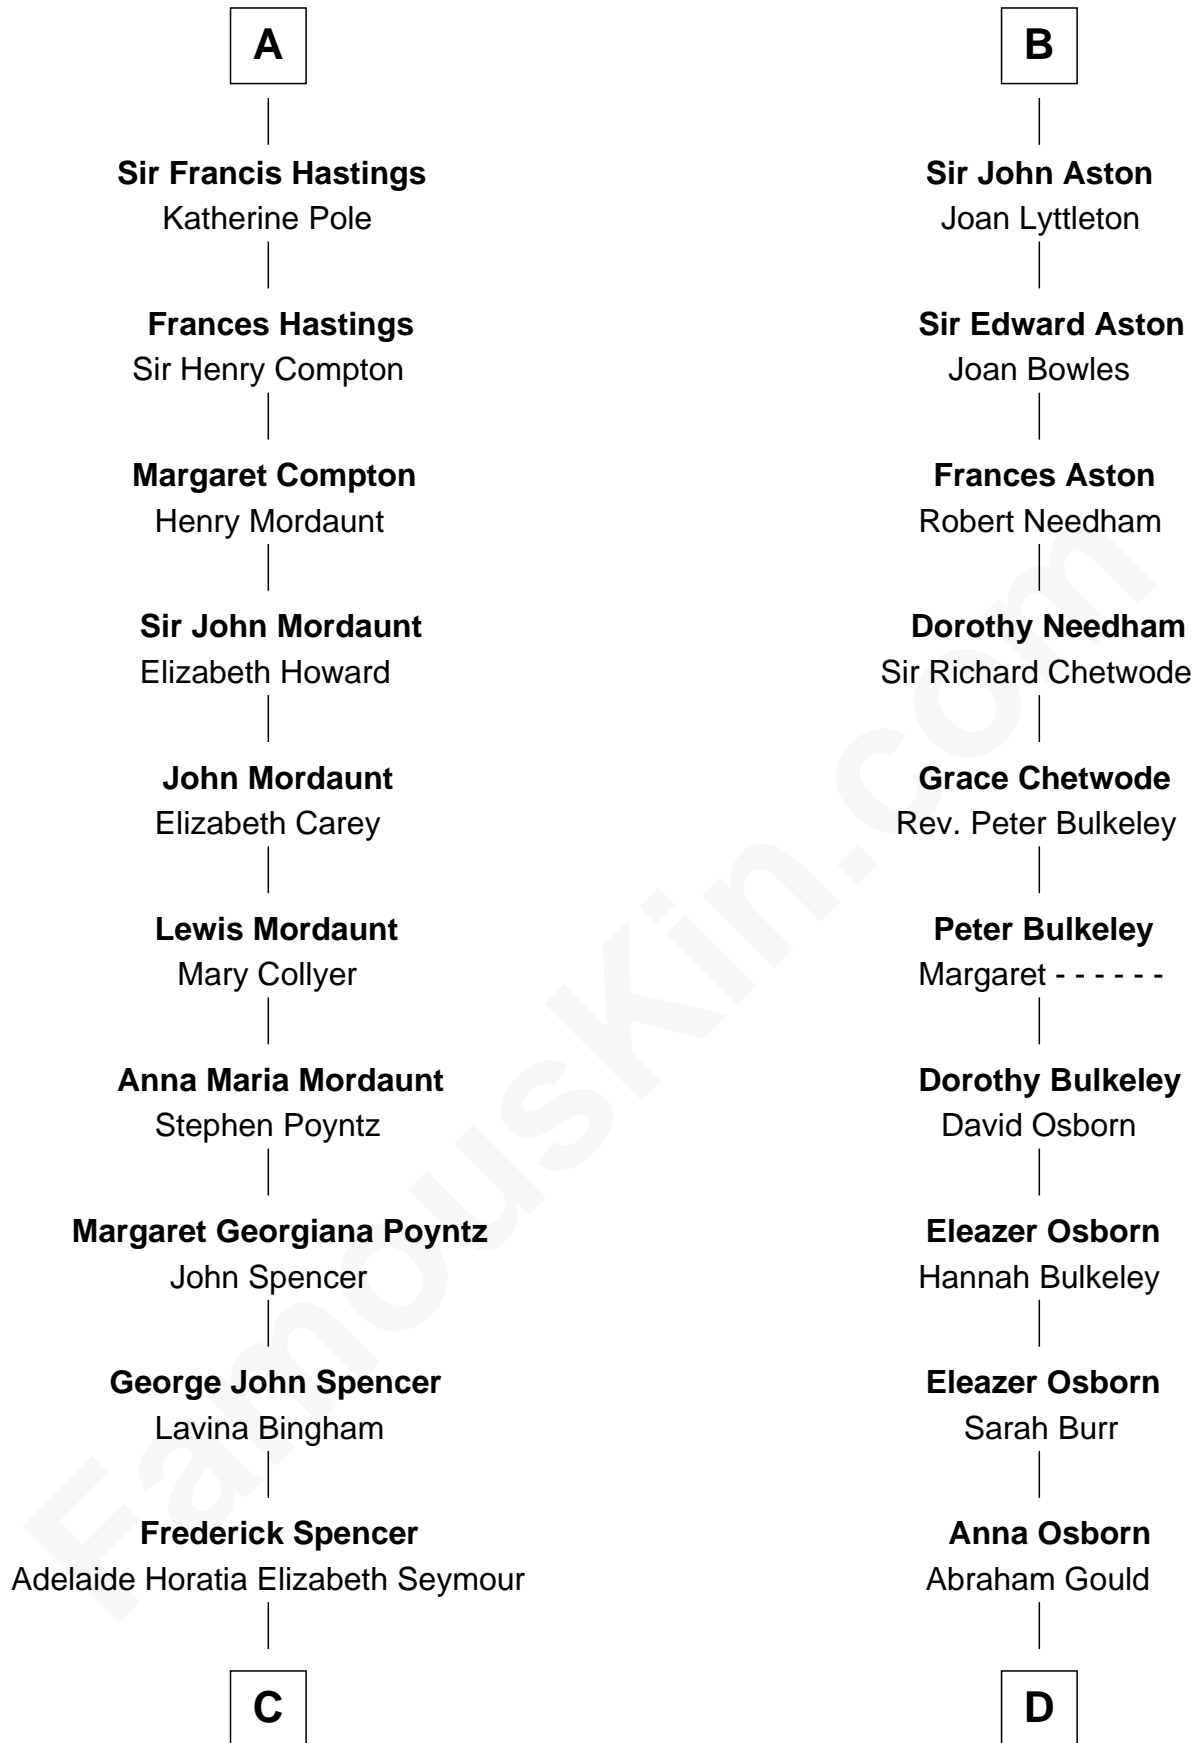

FamousKin.com

Relationship Chart of

Princess Diana

Princess of Wales

18th cousin 2 times removed of

Jay Gould

American Railroad "Robber Baron"

FamousKin.com