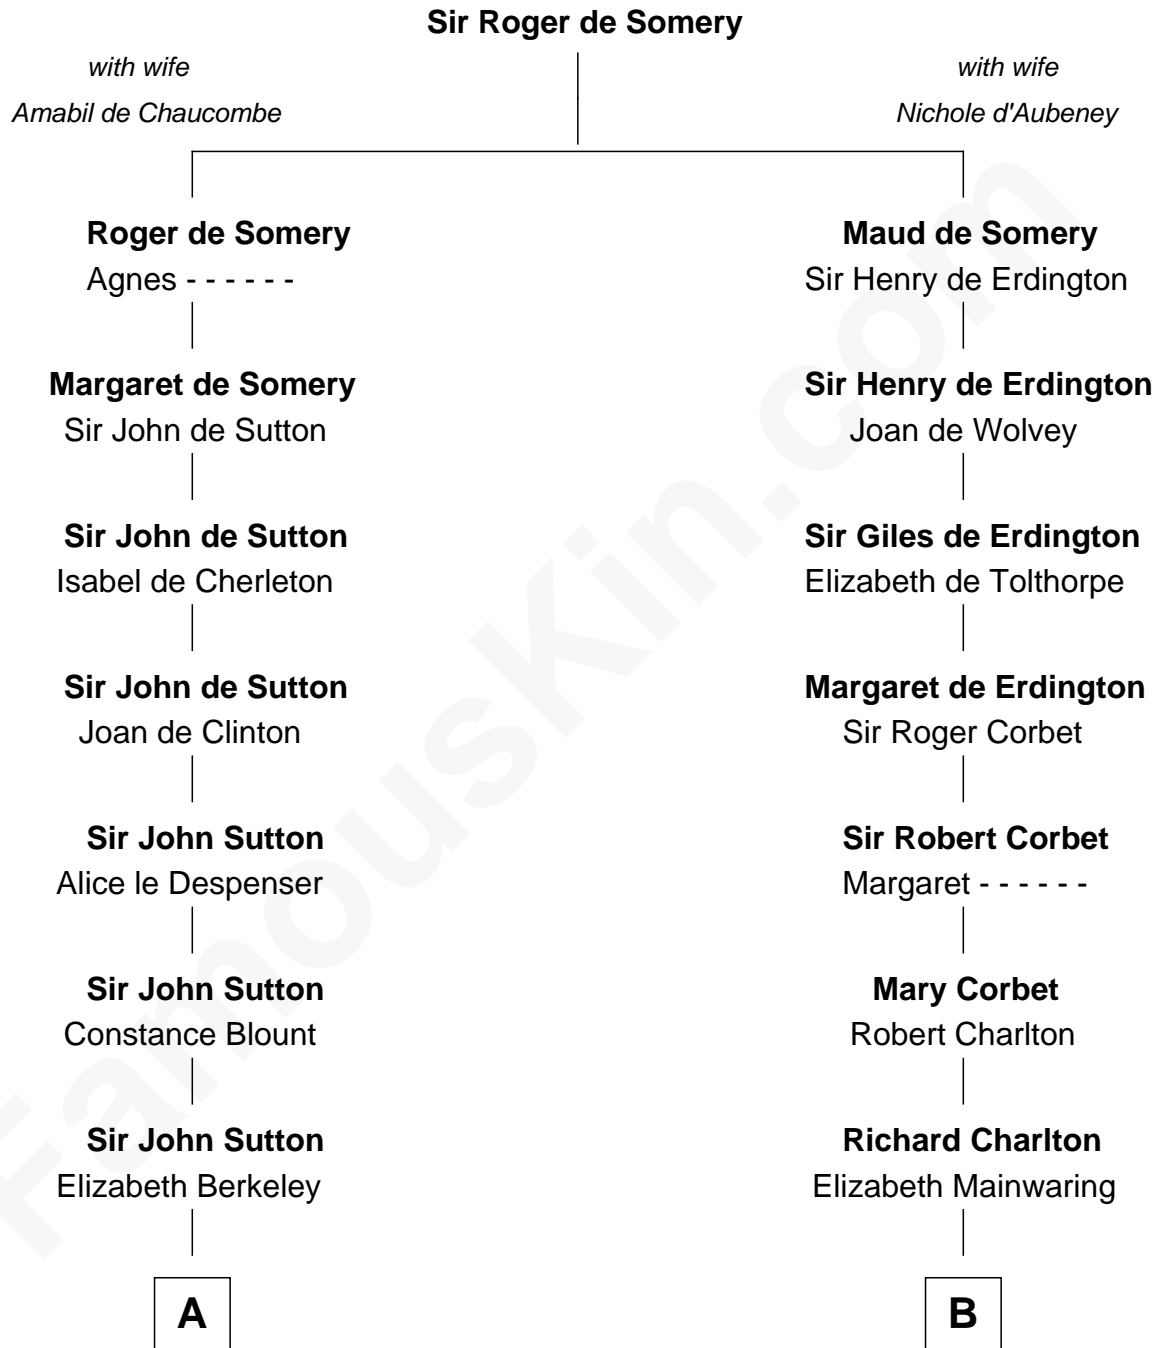

FamousKin.com

Relationship Chart of

Princess Diana

Princess of Wales

17th cousin 4 times removed of

Jay Gould

American Railroad "Robber Baron"

C

Adelaide Horatia Elizabeth Seymour

Frederick Spencer

Charles Robert Spencer

Margaret Baring

Albert Edward John Spencer

Cynthia Elinor Beatrix Hamilton

Edward John Spencer

Frances Ruth Burke Roche