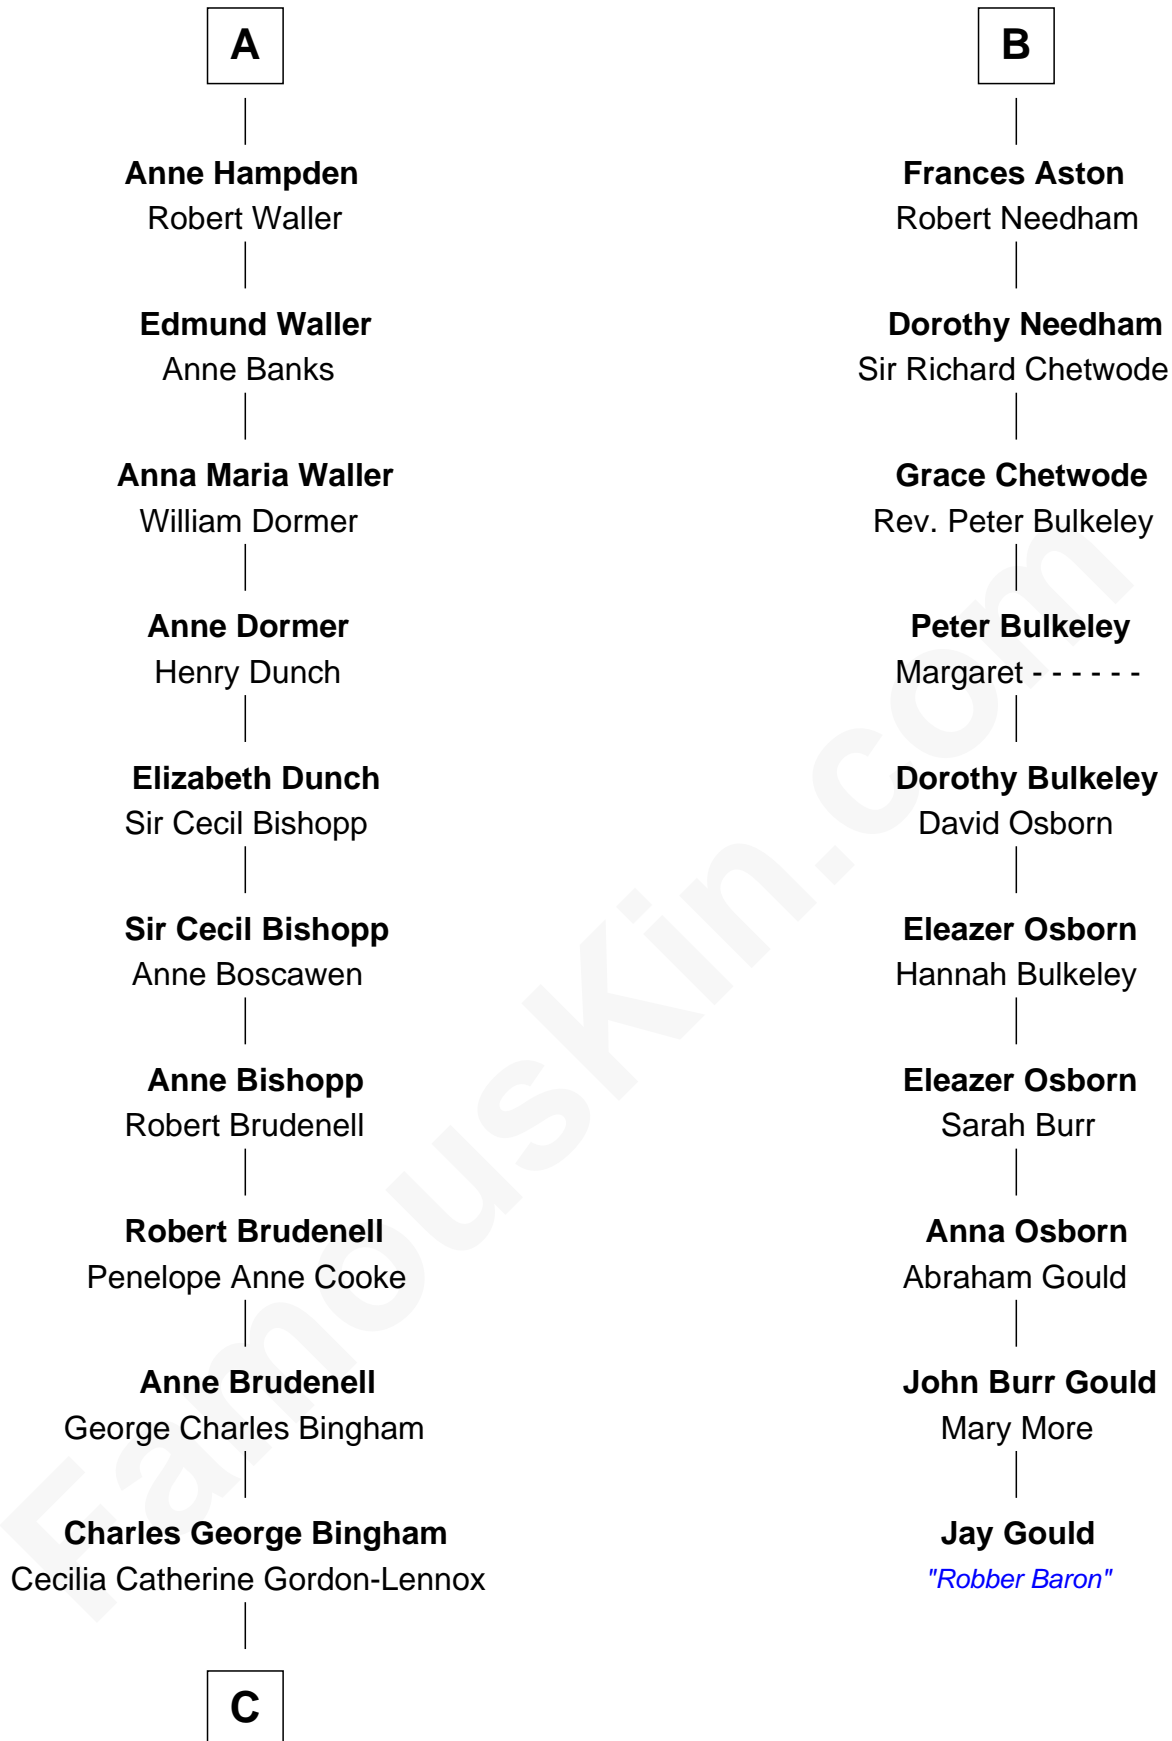

FamousKin.com
Relationship Chart of
Princess Diana
Princess of Wales

16th cousin 4 times removed of
Jay Gould
American Railroad "Robber Baron"

C

Rosalind Cecilia Caroline Bingham

James Albert Edward Hamilton

Cynthia Elinor Beatrix Hamilton

Albert Edward John Spencer

Edward John Spencer

Frances Ruth Burke Roche

Princess Diana

Princess of Wales

FamousKin.com