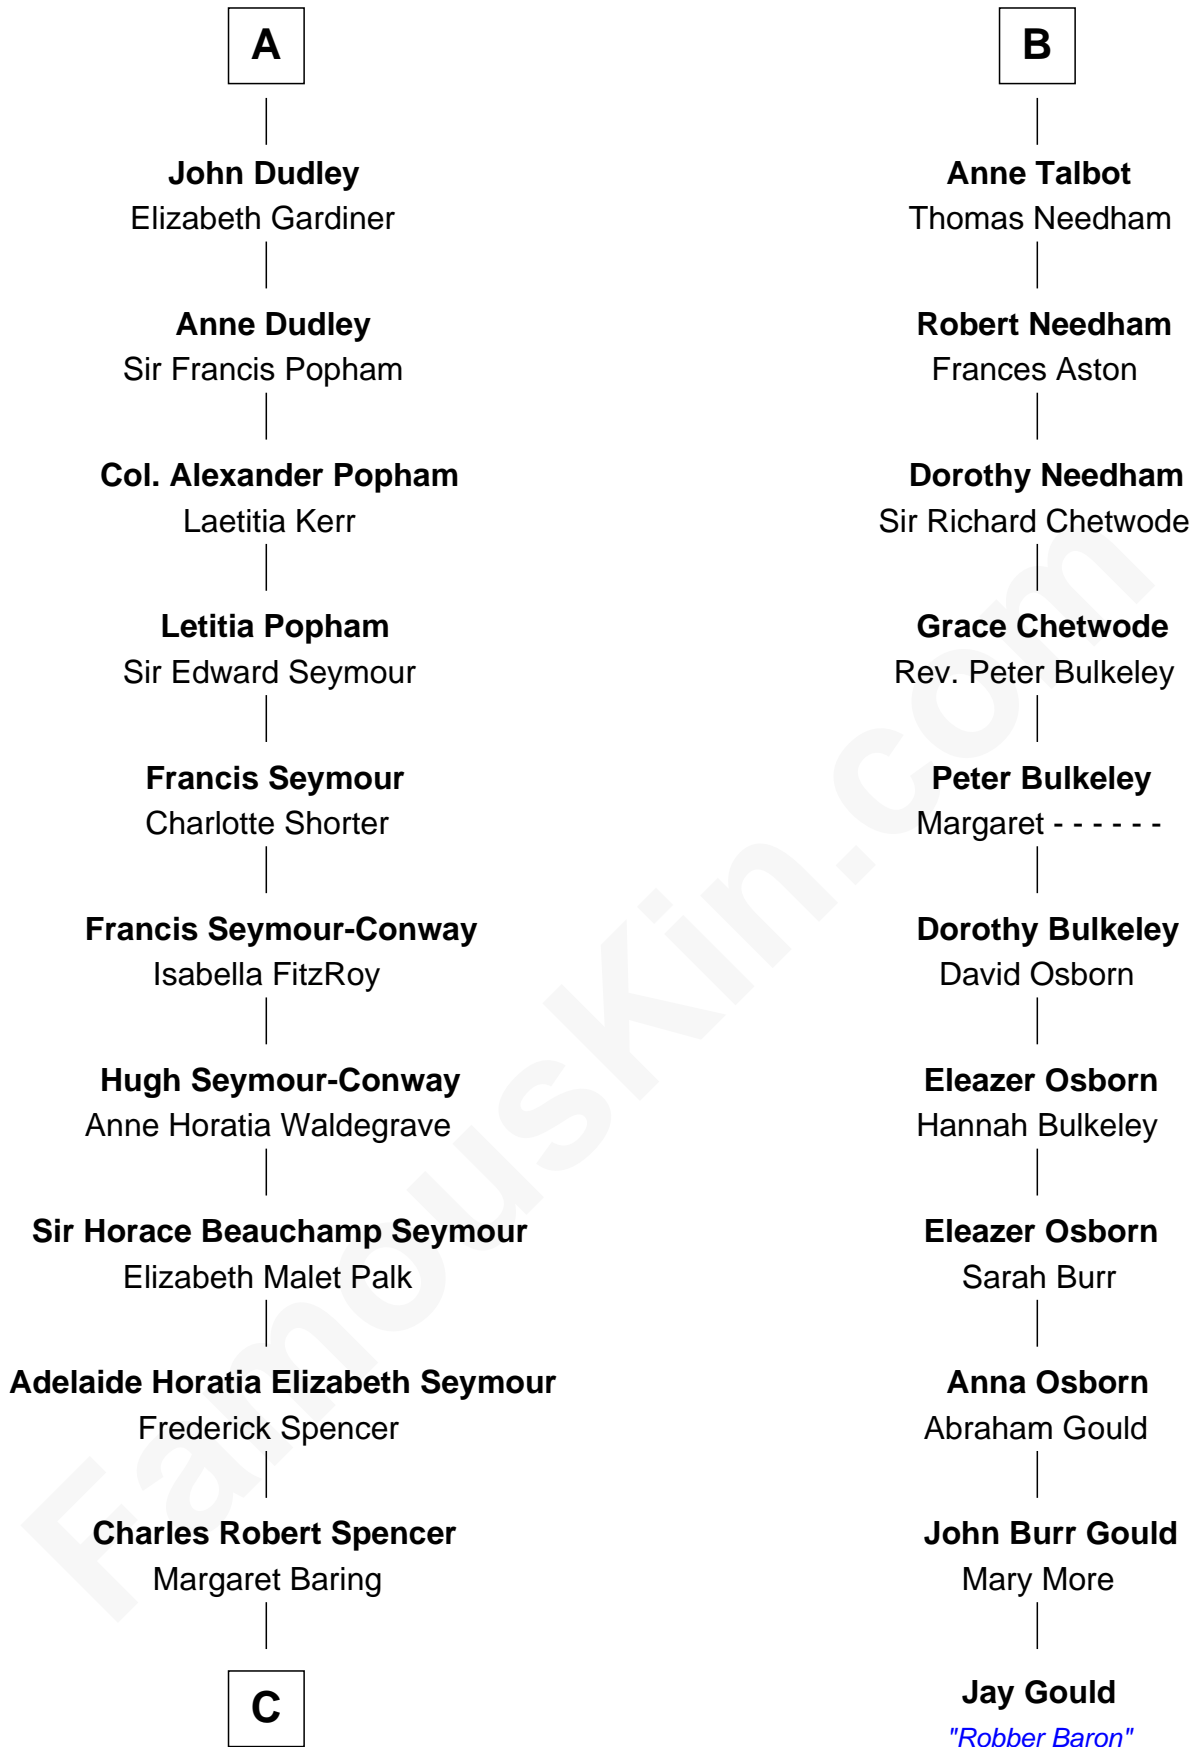

FamousKin.com Relationship Chart of

Princess Diana

Princess of Wales

17th cousin 2 times removed of

Jay Gould

American Railroad "Robber Baron"

Henry Plantagenet

Maud de Chaworth

Richard Fitzalan

Sir Richard Fitzalan

Elizabeth de Bohun

Joan Fitzalan

Sir William Beauchamp

Joan Beauchamp

James Butler

Elizabeth Butler

John Talbot

Sir Gilbert Talbot

Audrey Cotton

Sir John Talbot

Margaret Troutbeck

B

C

Albert Edward John Spencer
Cynthia Elinor Beatrix Hamilton

Edward John Spencer
Frances Ruth Burke Roche

Princess Diana
Princess of Wales

FamousKin.com