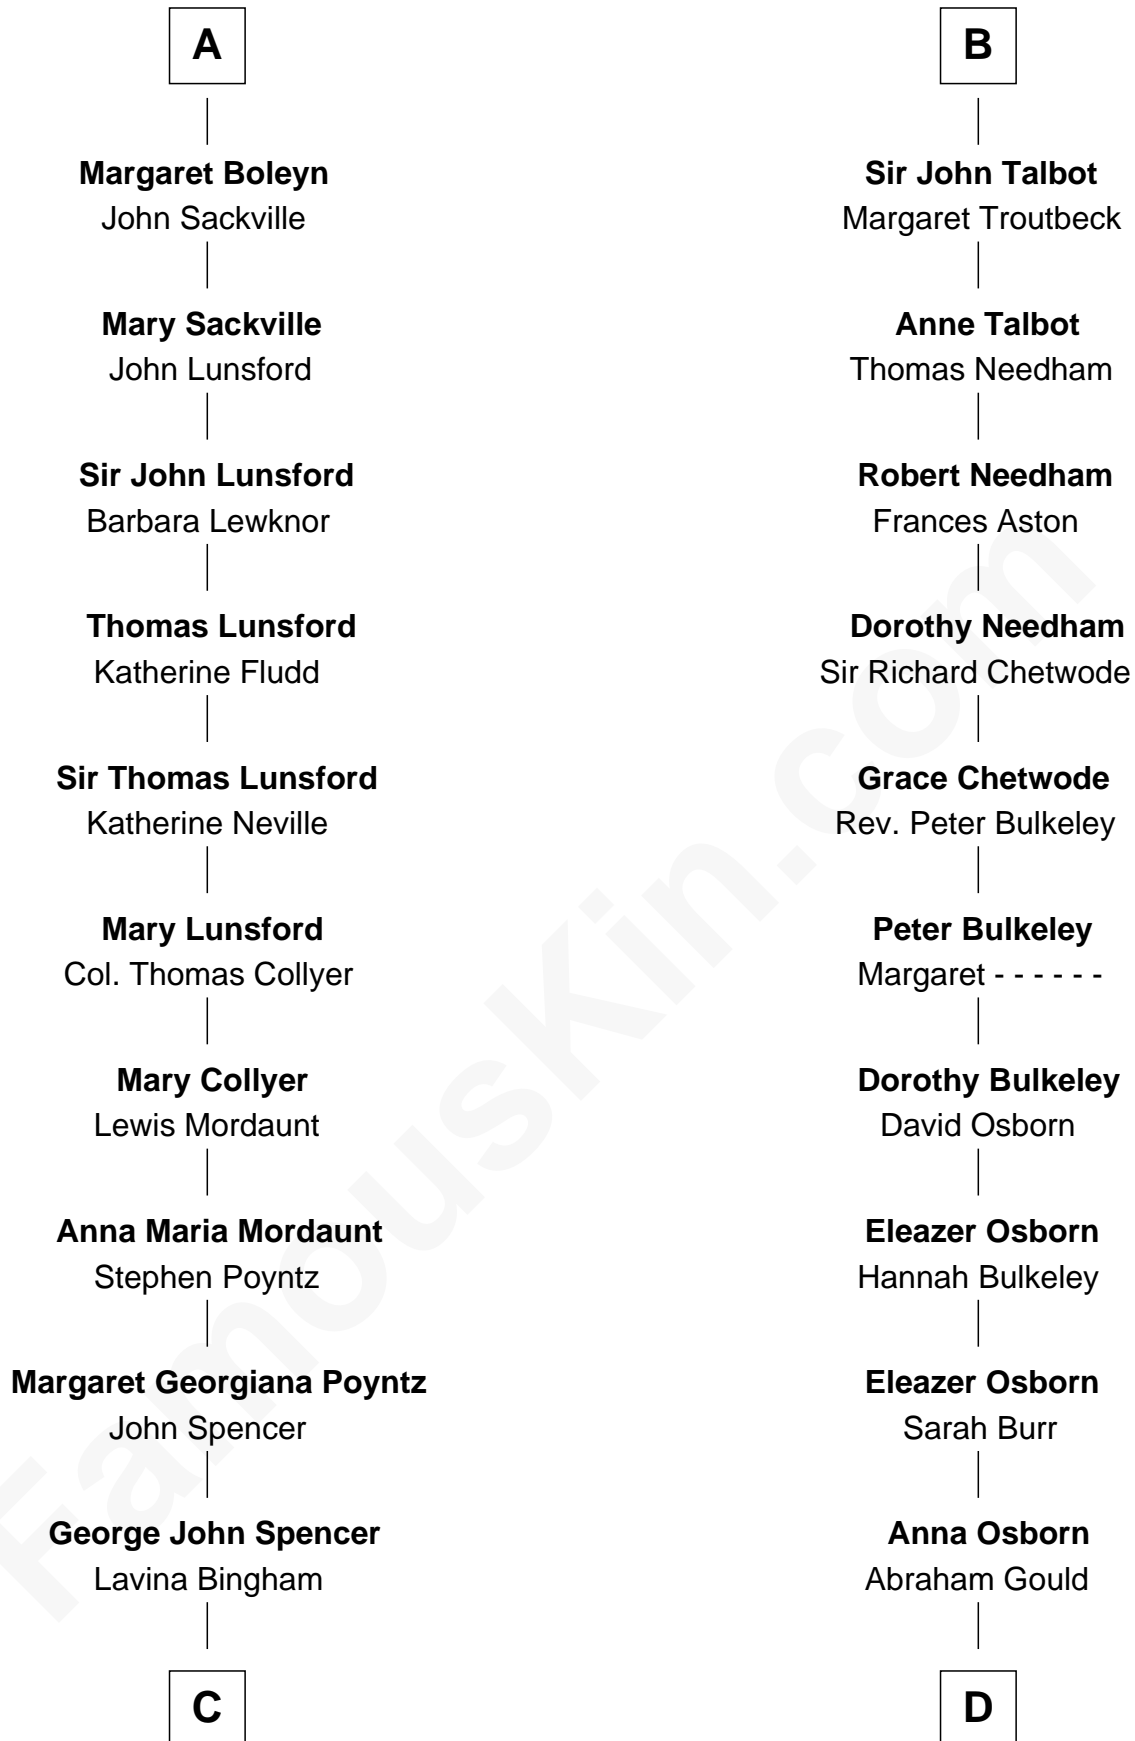

FamousKin.com
Relationship Chart of
Princess Diana
Princess of Wales

18th cousin 3 times removed of
Jay Gould
American Railroad "Robber Baron"

C

Frederick Spencer

Adelaide Horatia Elizabeth Seymour

Charles Robert Spencer

Margaret Baring

Albert Edward John Spencer

Cynthia Elinor Beatrix Hamilton

Edward John Spencer

Frances Ruth Burke Roche

Princess Diana

Princess of Wales

D

John Burr Gould

Mary More

Jay Gould

"Robber Baron"

FamousKin.com