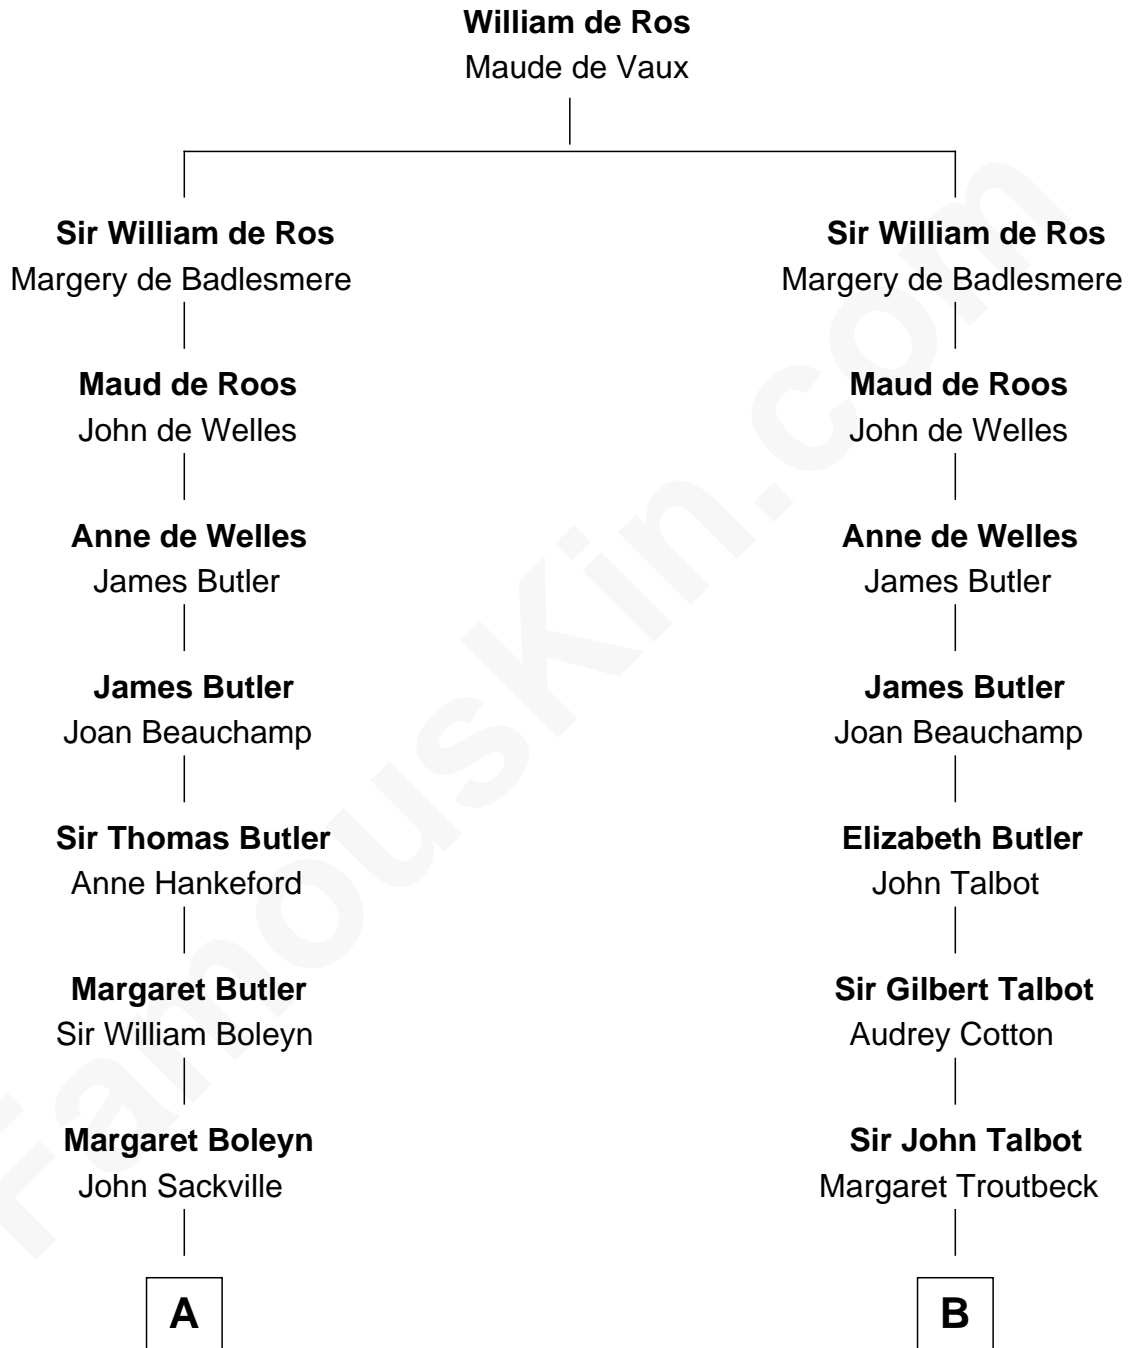

FamousKin.com

Relationship Chart of

Princess Diana

Princess of Wales

17th cousin 3 times removed of

Jay Gould

American Railroad "Robber Baron"

C

—
Charles Robert Spencer

Margaret Baring

—
Albert Edward John Spencer

Cynthia Elinor Beatrix Hamilton

—
Edward John Spencer

Frances Ruth Burke Roche

—
Princess Diana

Princess of Wales