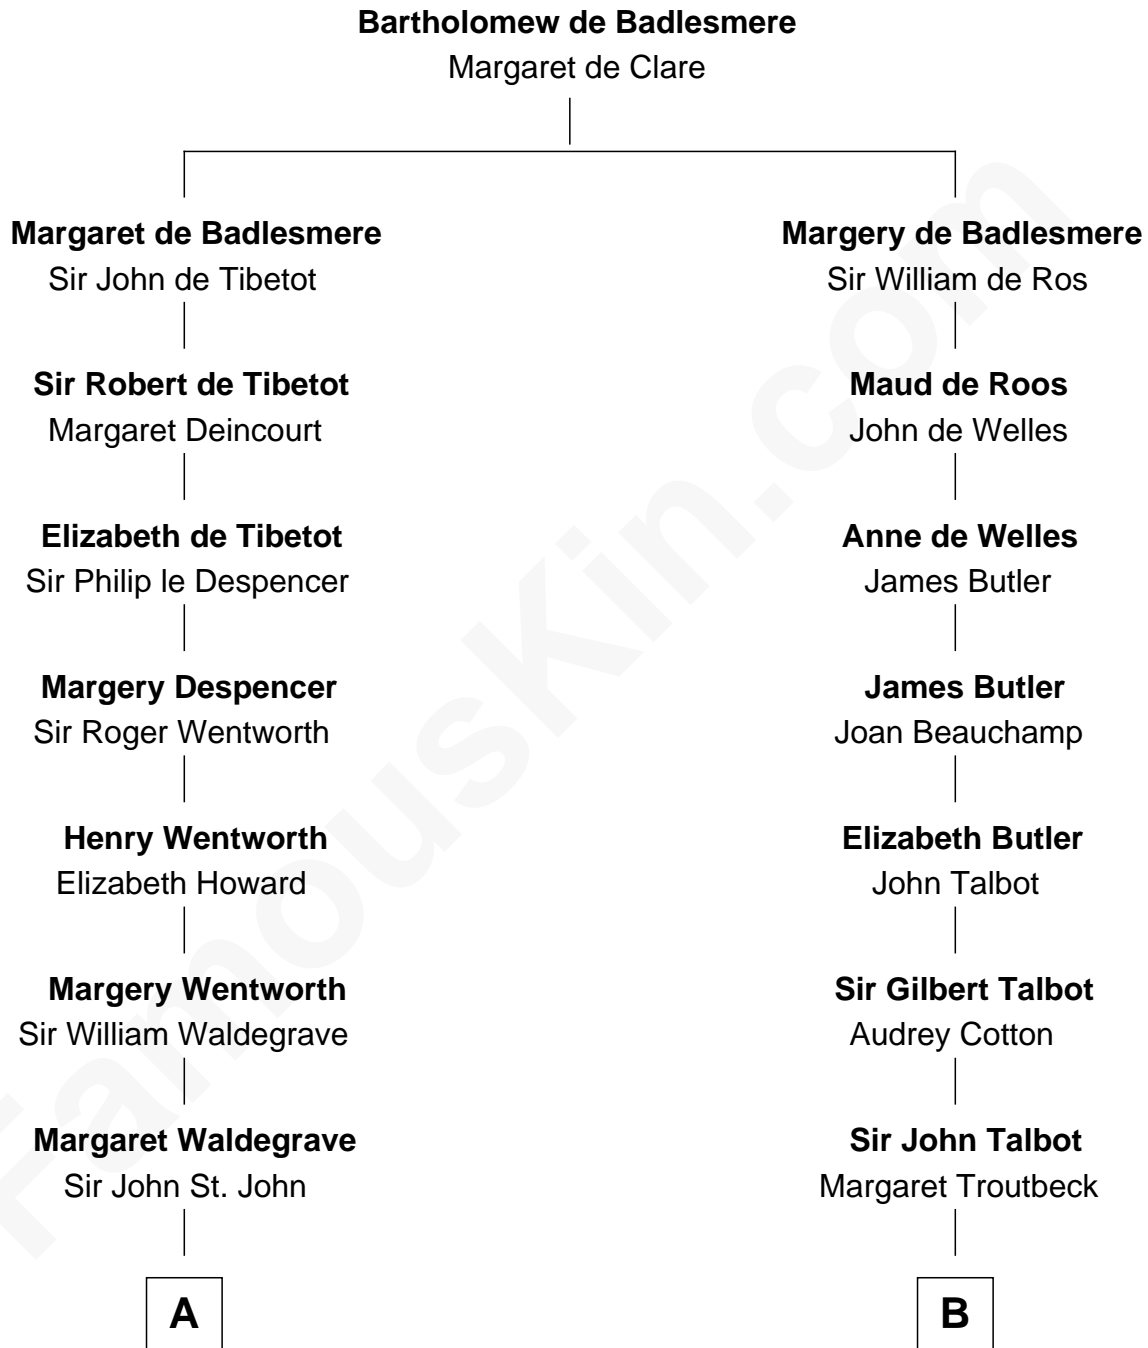

FamousKin.com

Relationship Chart of

Princess Diana

Princess of Wales

17th cousin 3 times removed of

Jay Gould

American Railroad "Robber Baron"

C

—
Charles Robert Spencer

Margaret Baring

—
Albert Edward John Spencer

Cynthia Elinor Beatrix Hamilton

—
Edward John Spencer

Frances Ruth Burke Roche

—
Princess Diana

Princess of Wales