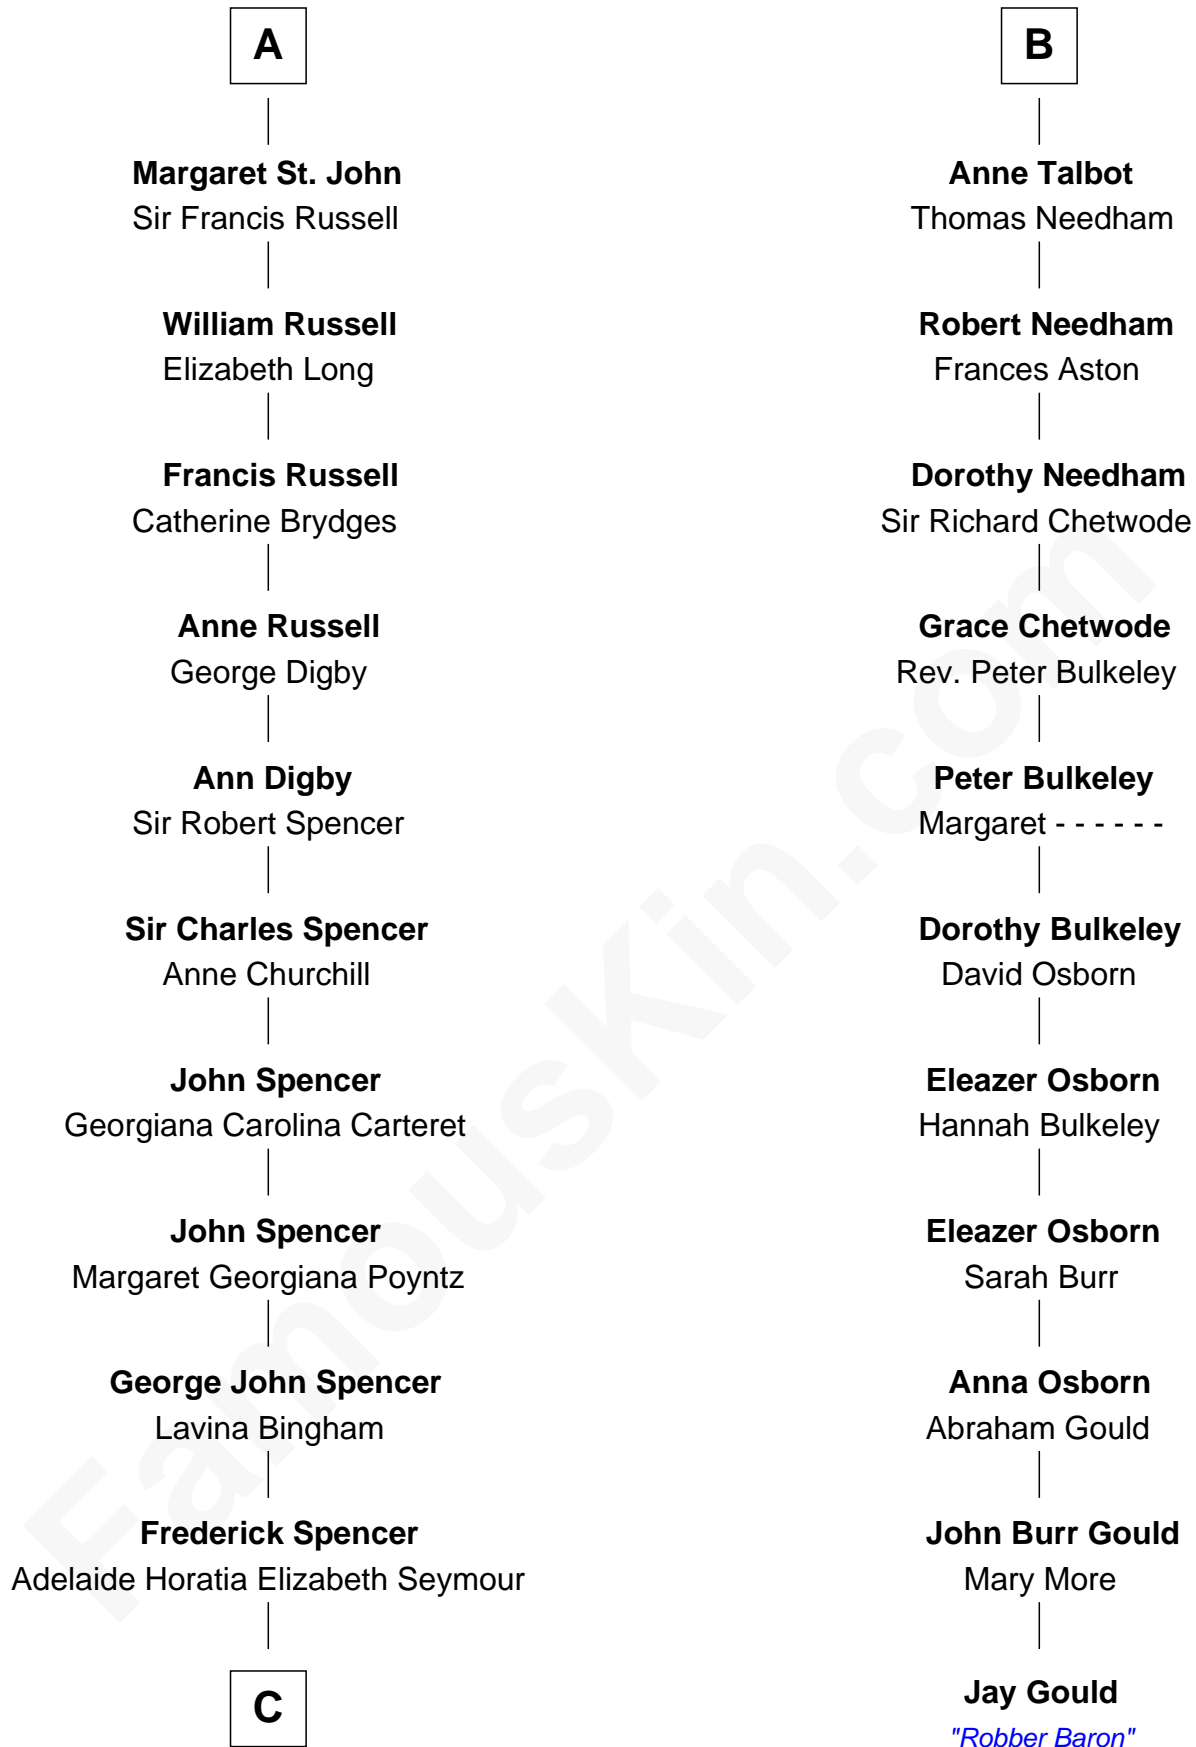

FamousKin.com

Relationship Chart of

Princess Diana

Princess of Wales

17th cousin 3 times removed of

Jay Gould

American Railroad "Robber Baron"

C

—
Charles Robert Spencer

Margaret Baring

—
Albert Edward John Spencer

Cynthia Elinor Beatrix Hamilton

—
Edward John Spencer

Frances Ruth Burke Roche

—
Princess Diana

Princess of Wales