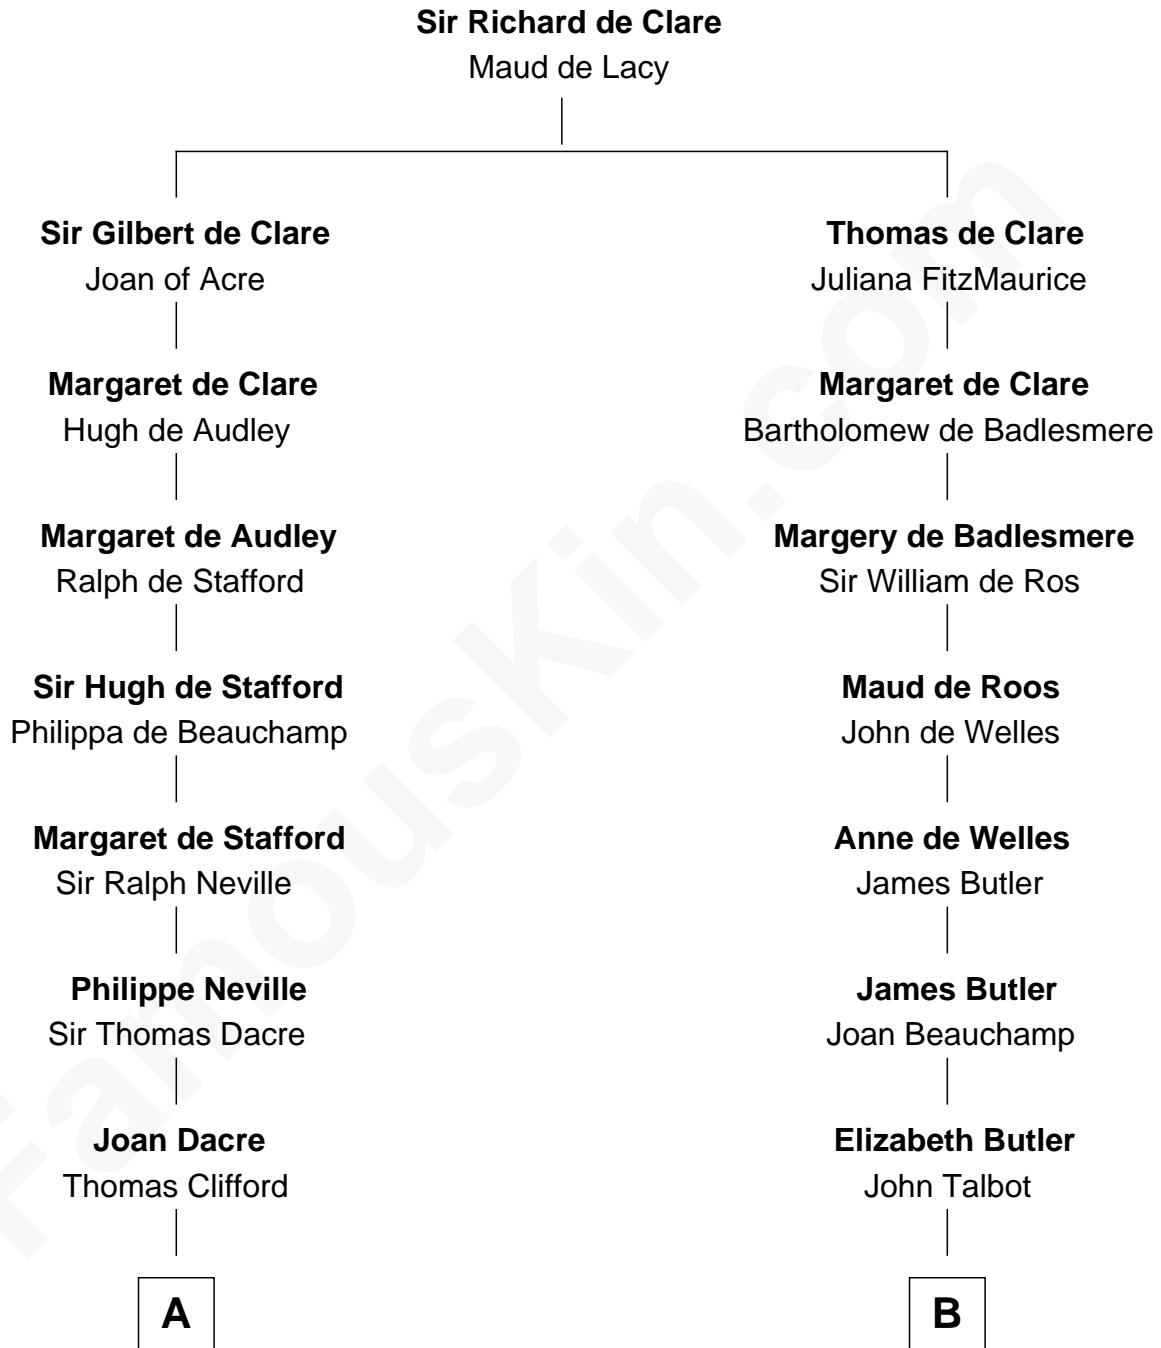

## Relationship Chart of

### Princess Diana

*Princess of Wales*

19th cousin 2 times removed of

### Jay Gould

*American Railroad "Robber Baron"*

**C**

**Adelaide Horatia Elizabeth Seymour**

Frederick Spencer

**Charles Robert Spencer**

Margaret Baring

**Albert Edward John Spencer**

Cynthia Elinor Beatrix Hamilton

**Edward John Spencer**

Frances Ruth Burke Roche

**Princess Diana**

*Princess of Wales*

**D**

**Anna Osborn**

Abraham Gould