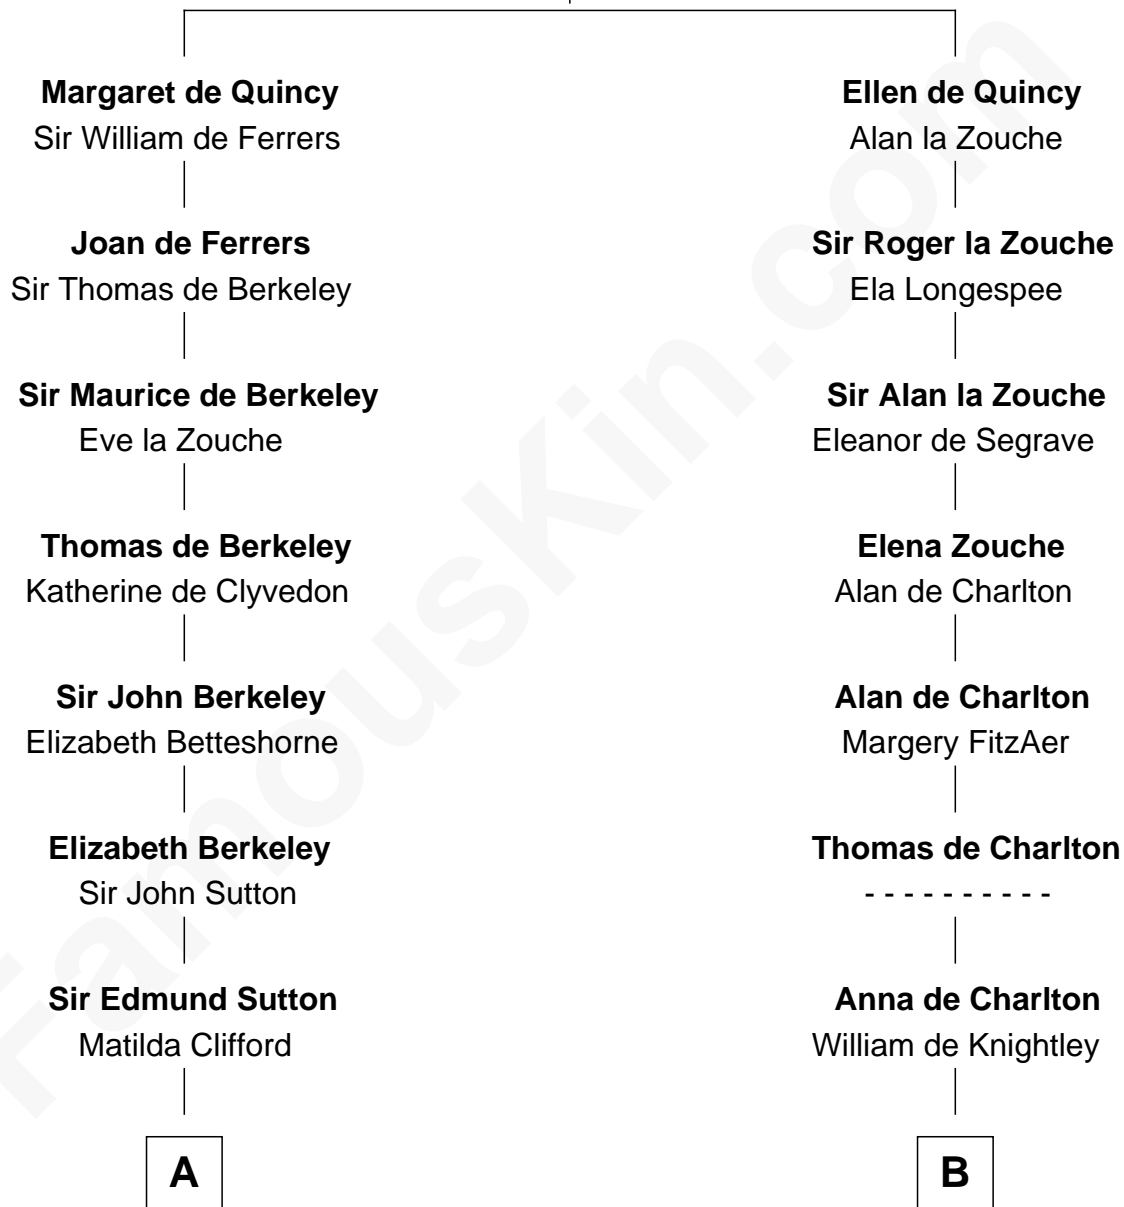

FamousKin.com Relationship Chart of

Princess Diana

Princess of Wales

20th cousin of

Jay Gould

American Railroad "Robber Baron"

Sir Roger de Quincy

Helen of Galloway

FamousKin.com