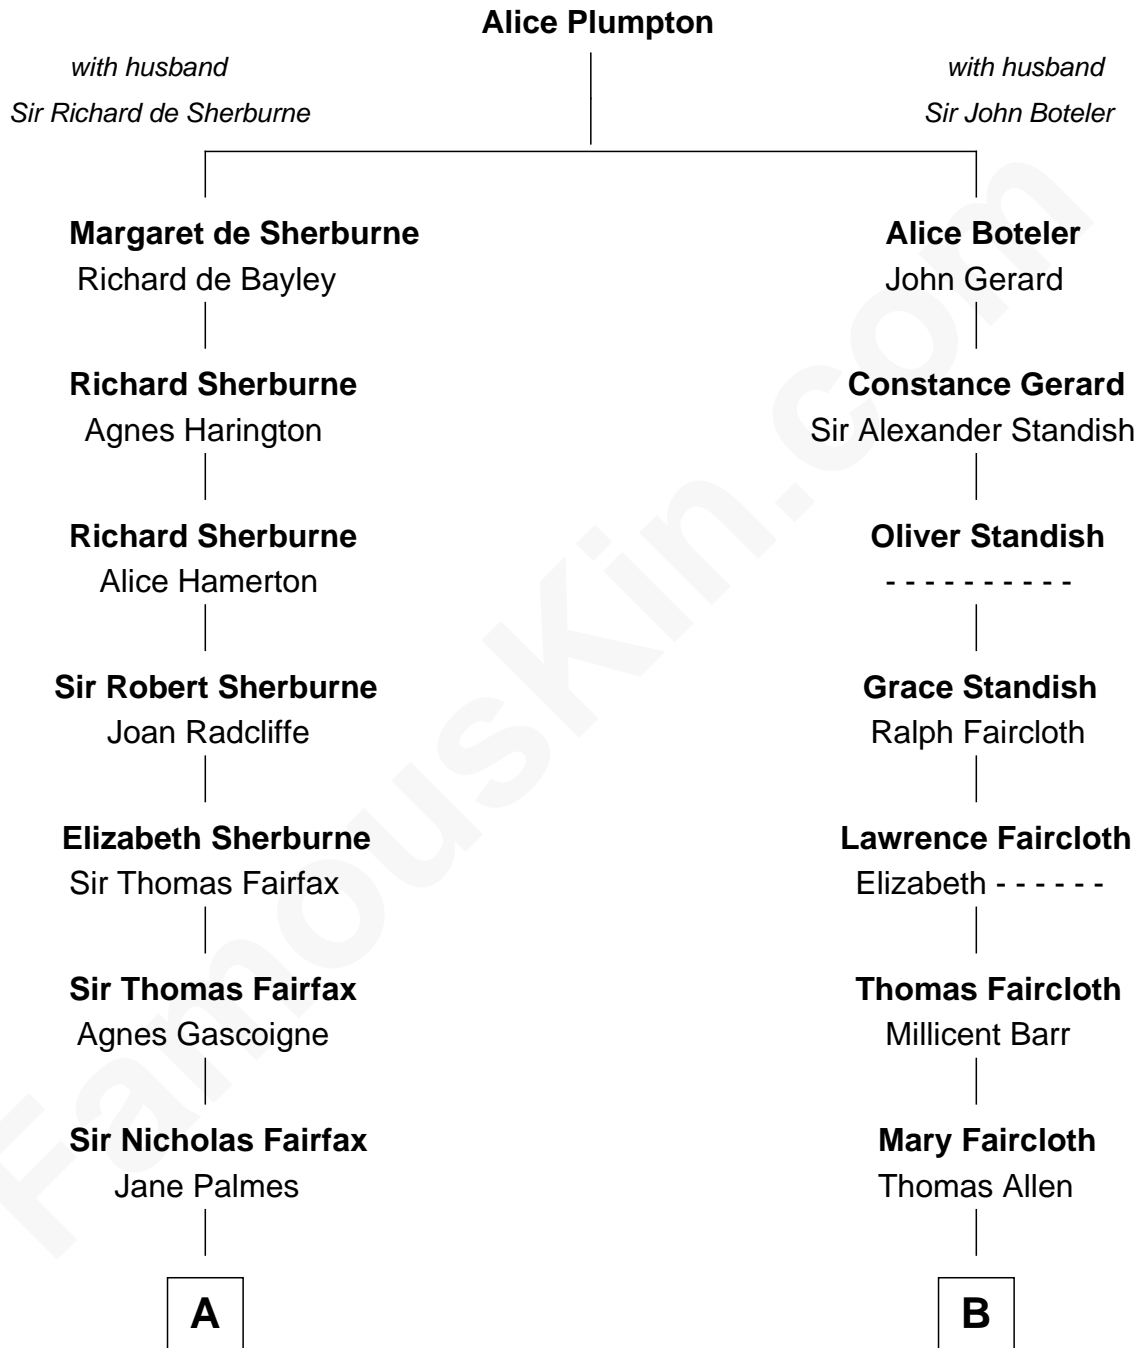

FamousKin.com

Relationship Chart of

Princess Diana

Princess of Wales

15th cousin 5 times removed of

Jay Gould

American Railroad "Robber Baron"

C

—
Charles Robert Spencer

Margaret Baring

—
Albert Edward John Spencer

Cynthia Elinor Beatrix Hamilton

—
Edward John Spencer

Frances Ruth Burke Roche

—
Princess Diana

Princess of Wales