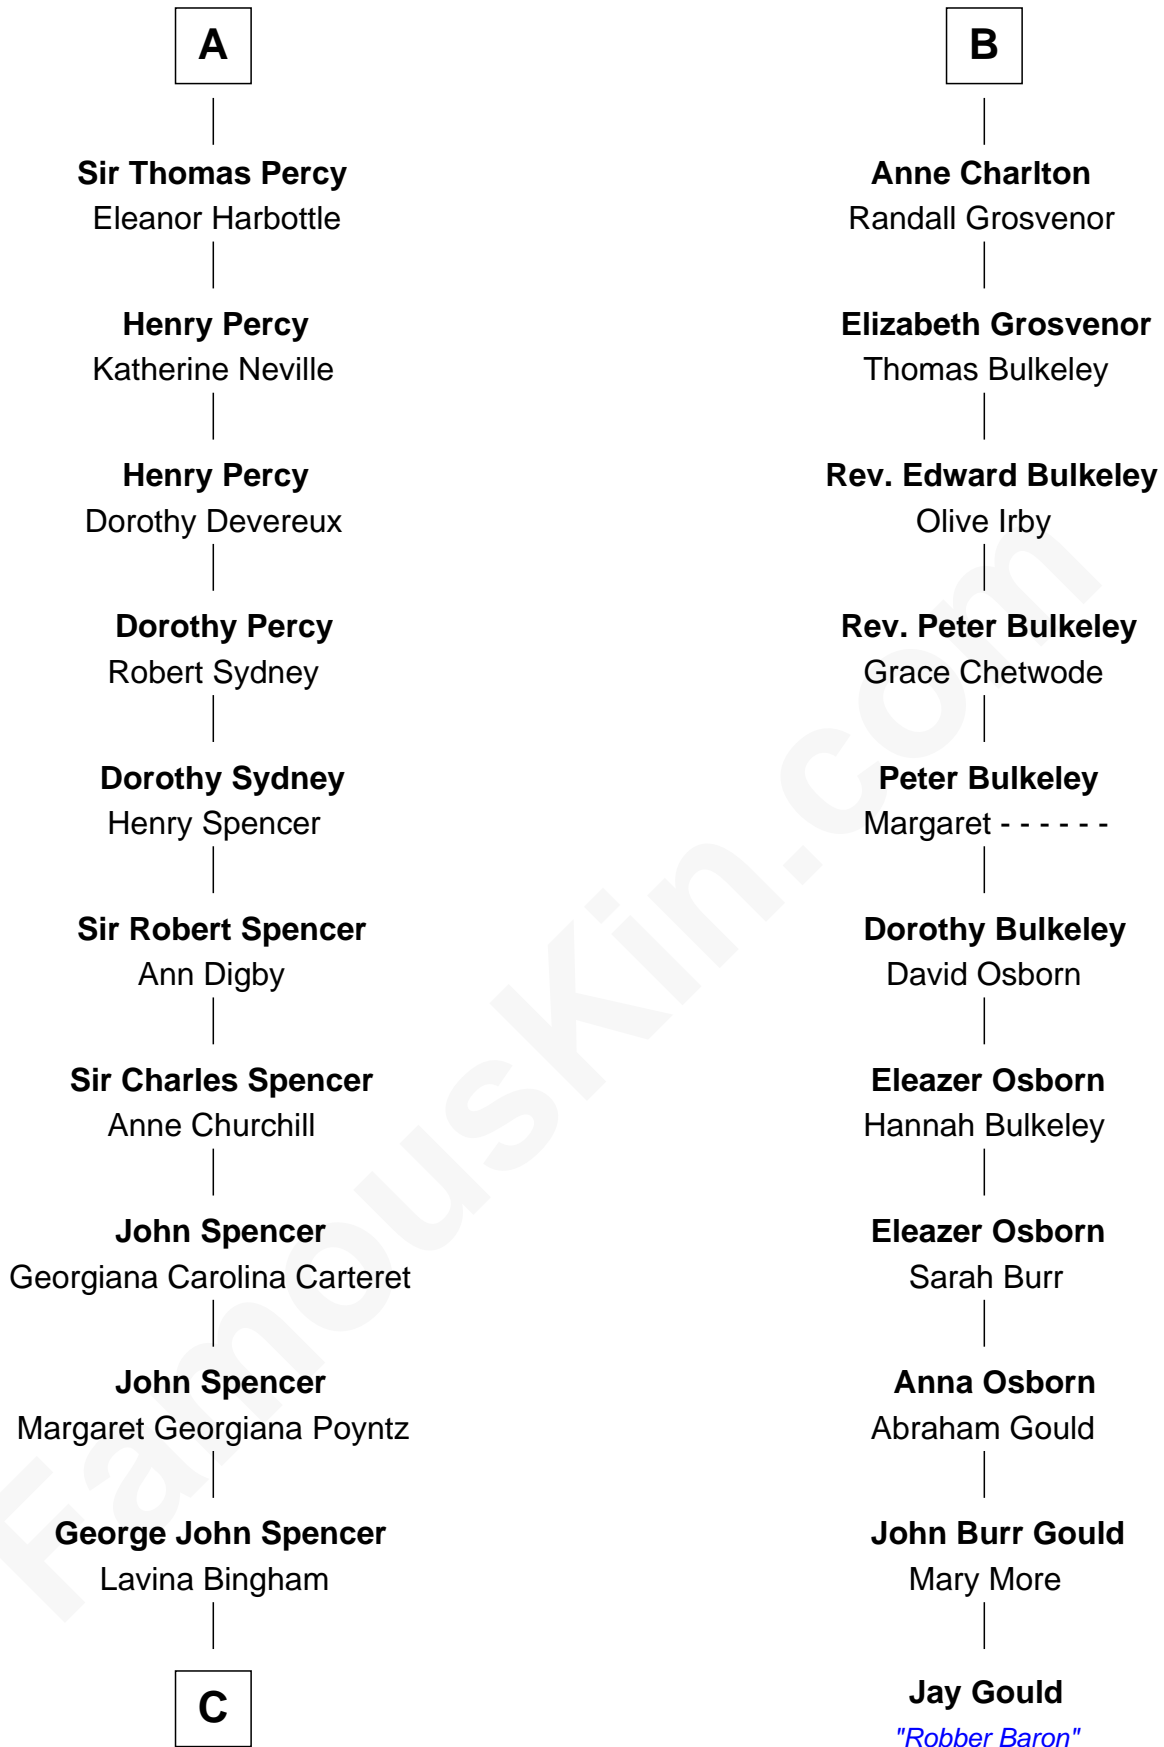

# FamousKin.com Relationship Chart of

**Princess Diana**

*Princess of Wales*

17th cousin 4 times removed of

**Jay Gould**

*American Railroad "Robber Baron"*

**Sir Alan la Zouche**

Eleanor de Segrave

**C**

—  
**Frederick Spencer**

Adelaide Horatia Elizabeth Seymour

—  
**Charles Robert Spencer**

Margaret Baring

—  
**Albert Edward John Spencer**

Cynthia Elinor Beatrix Hamilton

—  
**Edward John Spencer**

Frances Ruth Burke Roche

—  
**Princess Diana**

*Princess of Wales*

FamousKin.com