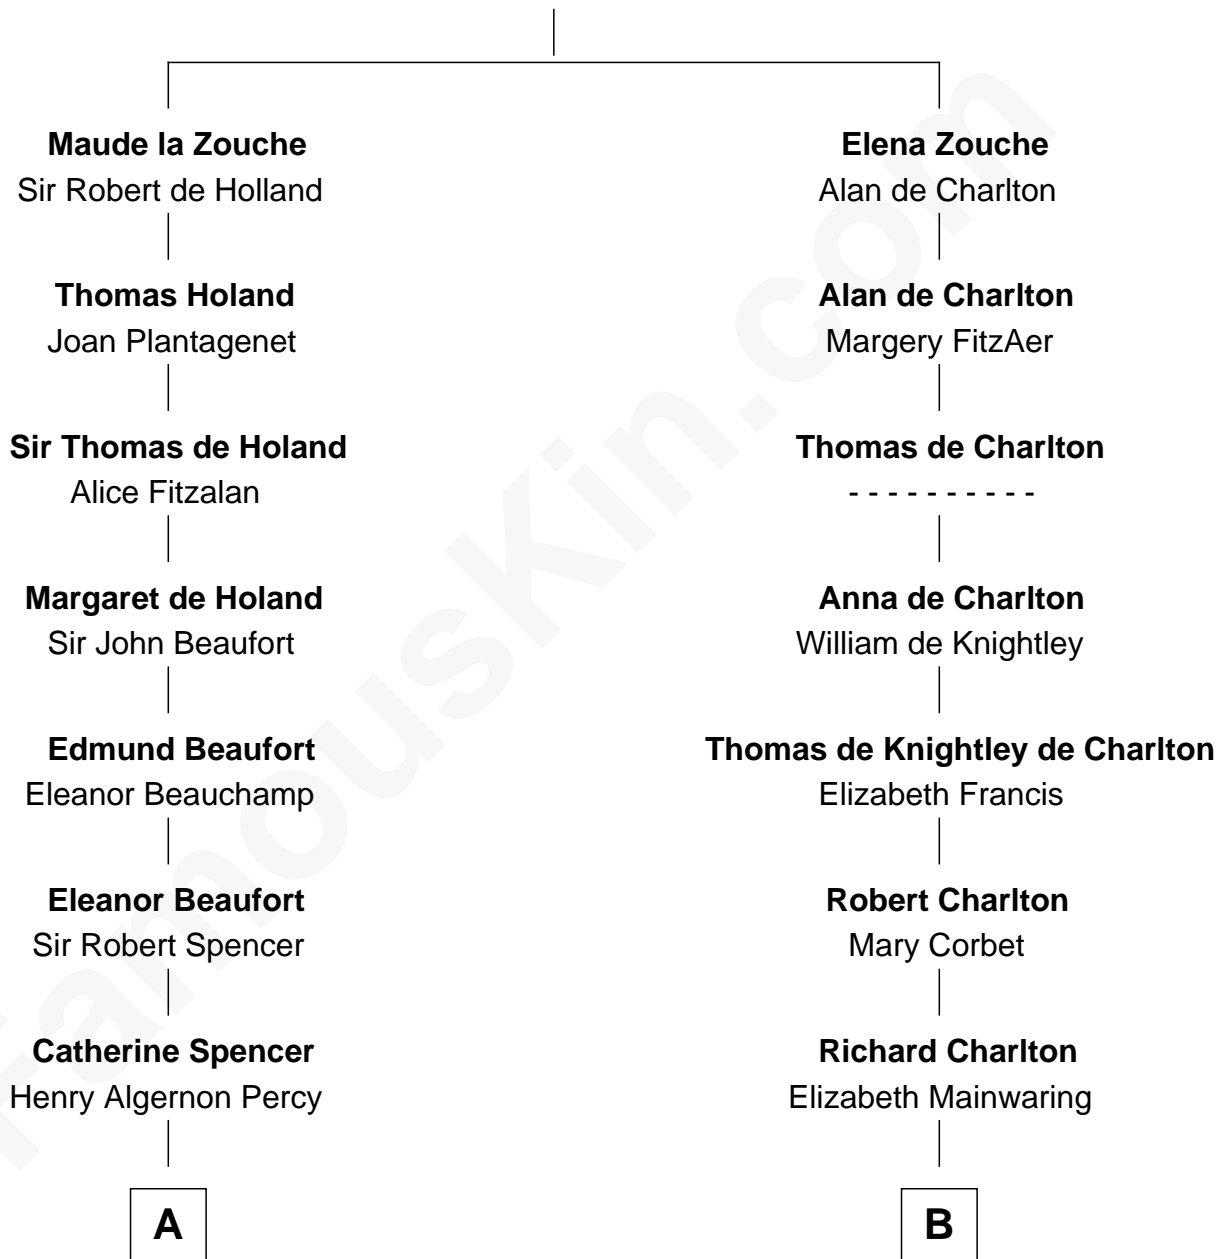

# FamousKin.com Relationship Chart of

**Princess Diana**

*Princess of Wales*

17th cousin 4 times removed of

**Jay Gould**

*American Railroad "Robber Baron"*

**Sir Alan la Zouche**

Eleanor de Segrave

**C**

—  
**Frederick Spencer**

Adelaide Horatia Elizabeth Seymour

—  
**Charles Robert Spencer**

Margaret Baring

—  
**Albert Edward John Spencer**

Cynthia Elinor Beatrix Hamilton

—  
**Edward John Spencer**

Frances Ruth Burke Roche

—  
**Princess Diana**

*Princess of Wales*

FamousKin.com