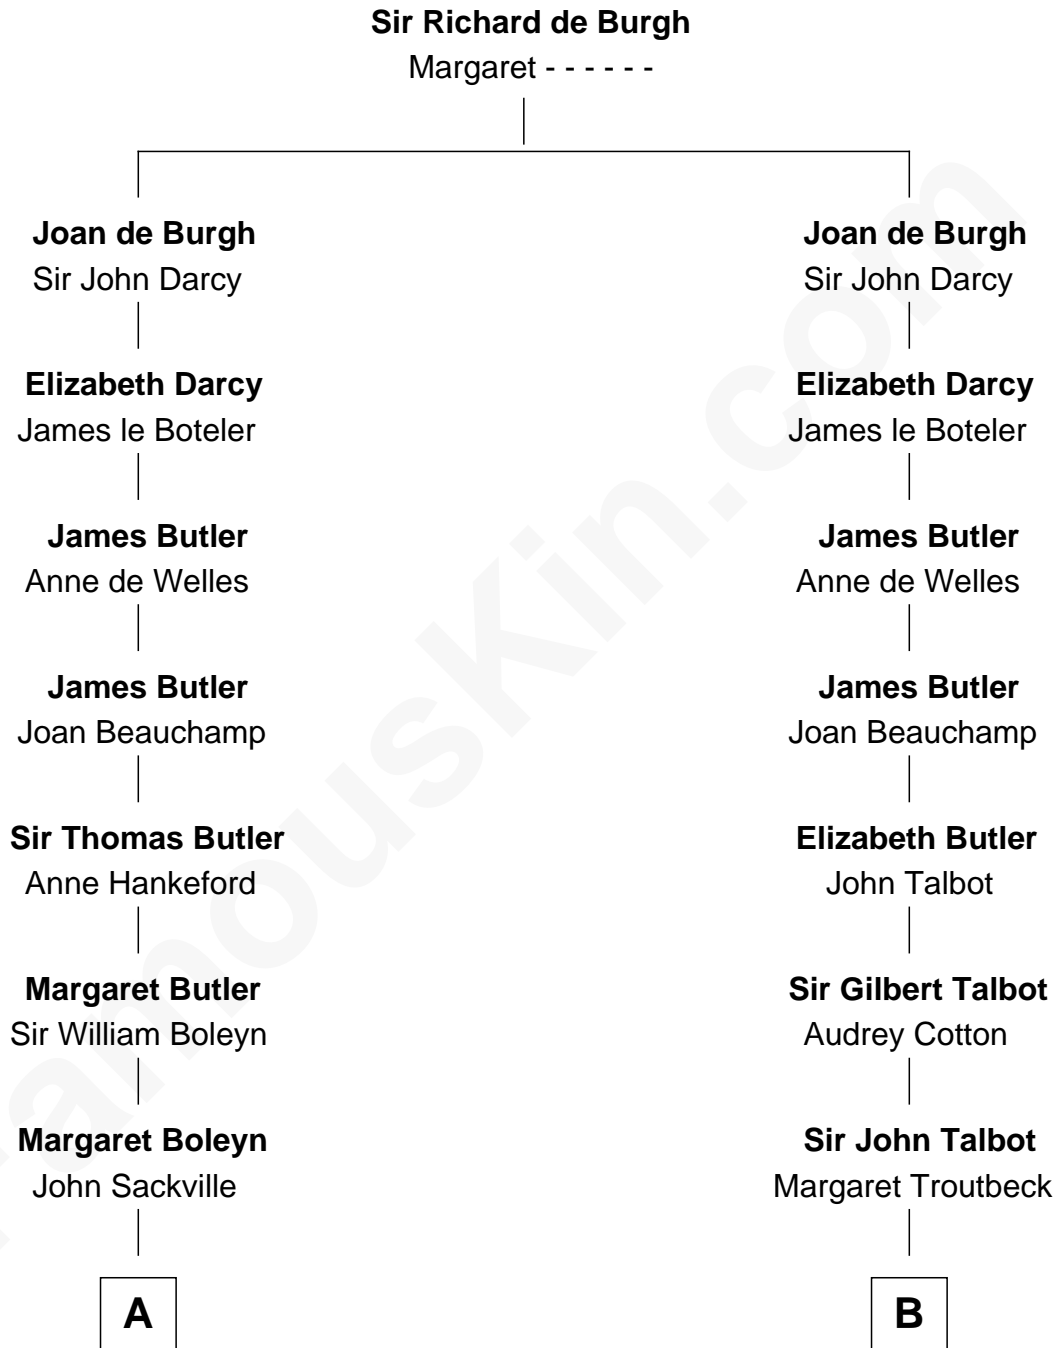

FamousKin.com

Relationship Chart of

Princess Diana

Princess of Wales

17th cousin 3 times removed of

Jay Gould

American Railroad "Robber Baron"

A

Mary Sackville
John Lunsford

Sir John Lunsford
Barbara Lewknor

Thomas Lunsford
Katherine Fludd

Sir Thomas Lunsford
Katherine Neville

Mary Lunsford
Col. Thomas Collyer

Mary Collyer
Lewis Mordaunt

Anna Maria Mordaunt
Stephen Poyntz

Jay Gould
"Robber Baron"

C

—
Charles Robert Spencer

Margaret Baring

—
Albert Edward John Spencer

Cynthia Elinor Beatrix Hamilton

—
Edward John Spencer

Frances Ruth Burke Roche