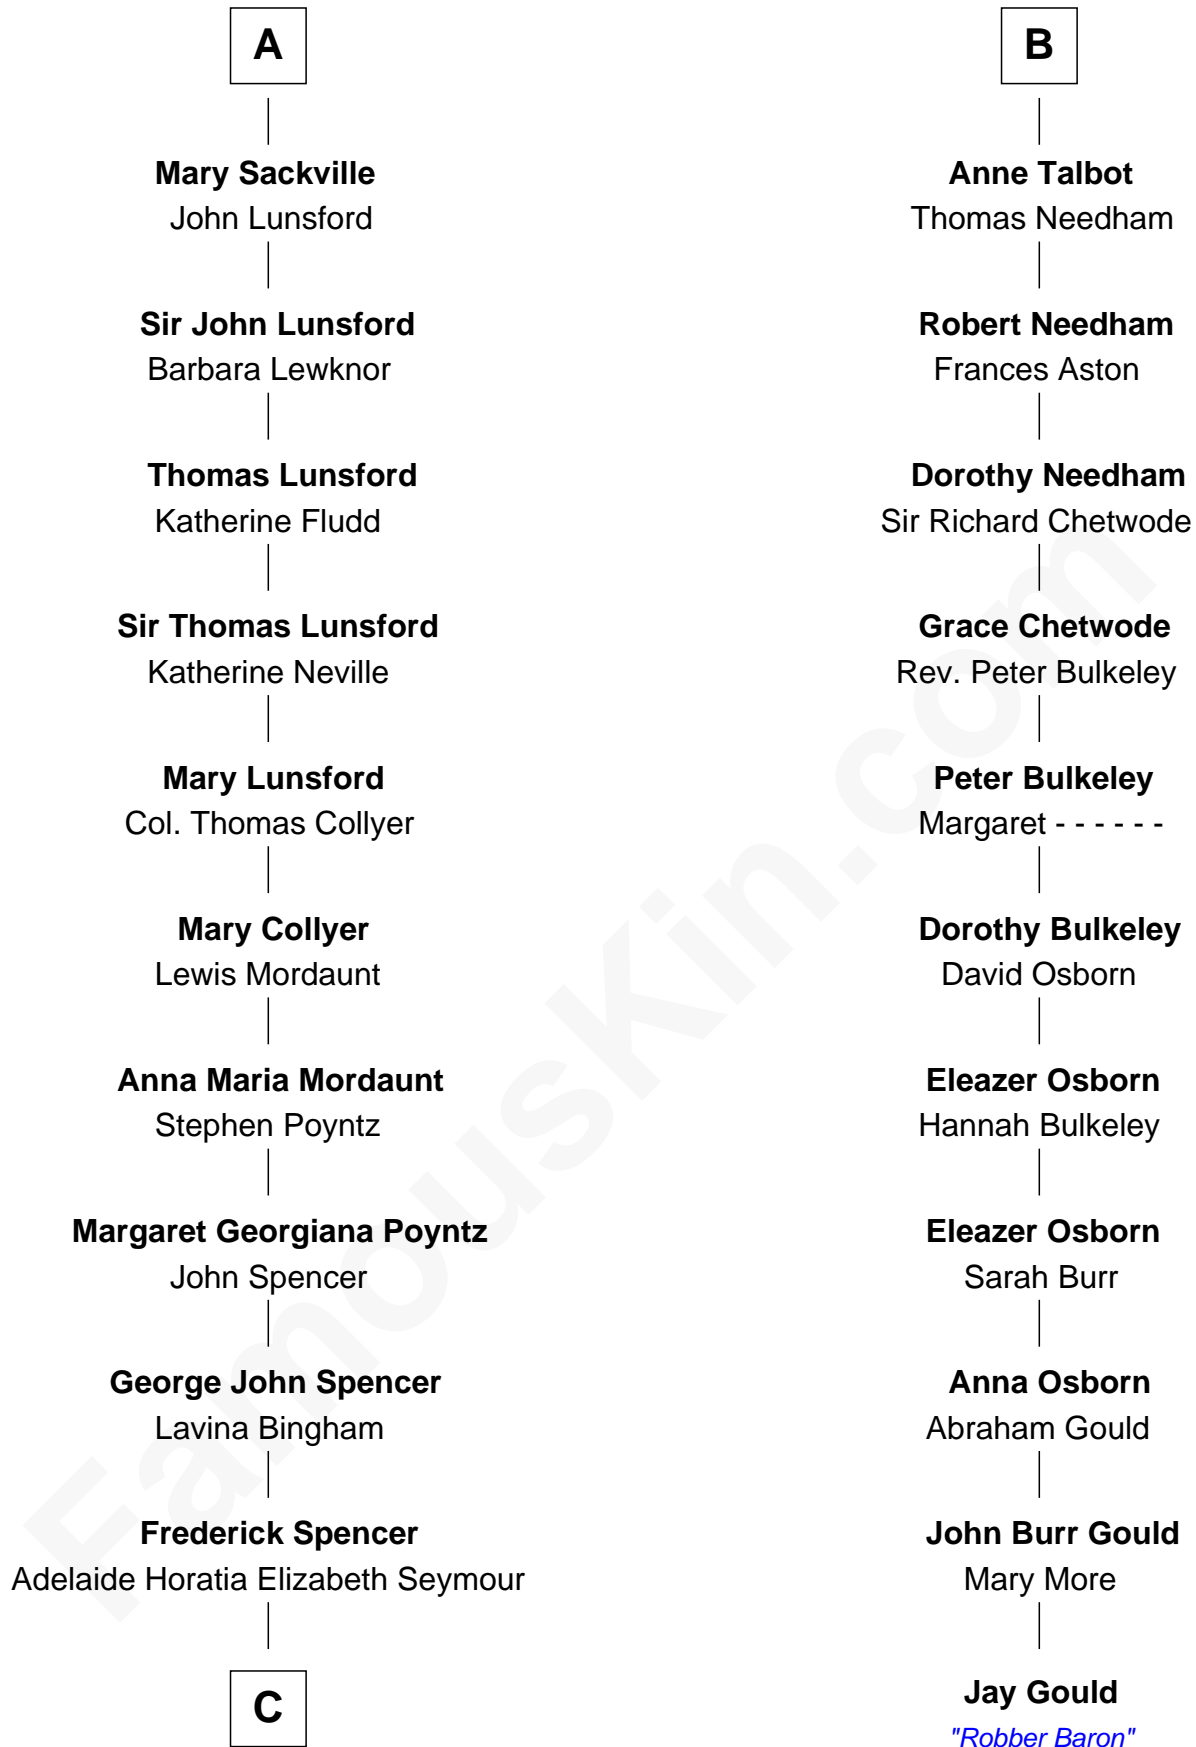

## Relationship Chart of

### Princess Diana

*Princess of Wales*

17th cousin 3 times removed of

### Jay Gould

*American Railroad "Robber Baron"*

**C**

—  
**Charles Robert Spencer**

Margaret Baring

—  
**Albert Edward John Spencer**

Cynthia Elinor Beatrix Hamilton

—  
**Edward John Spencer**