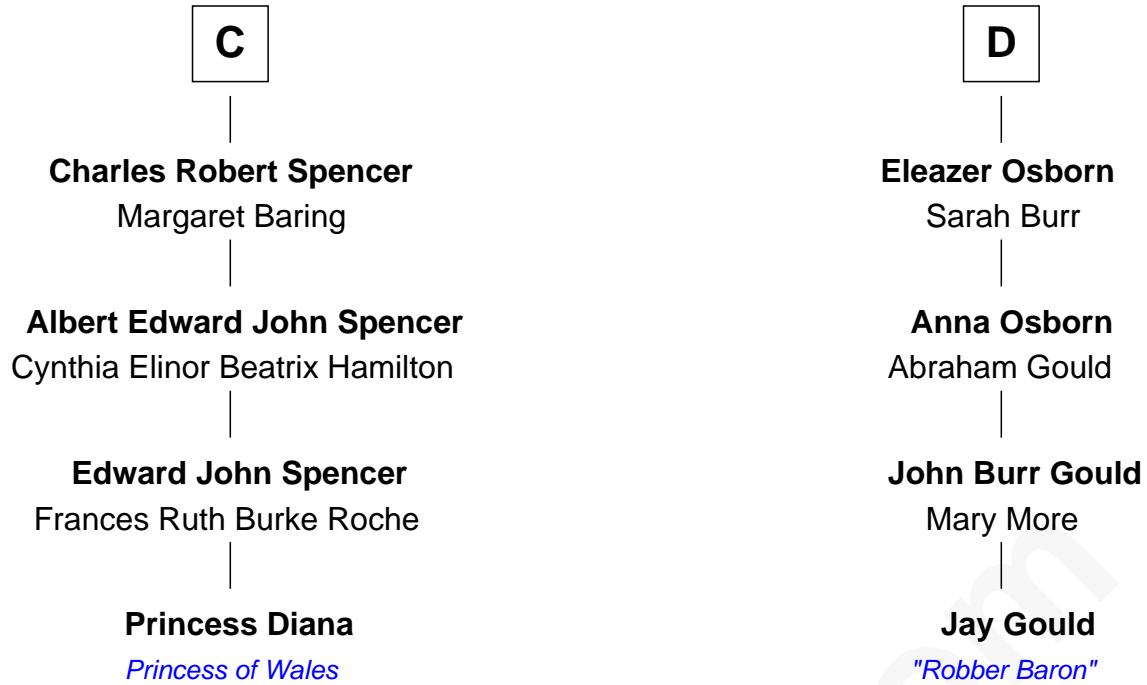

FamousKin.com Relationship Chart of

Princess Diana

Princess of Wales

20th cousin of

Jay Gould

American Railroad "Robber Baron"

William de Braiose

Eva Marshal

FamousKin.com