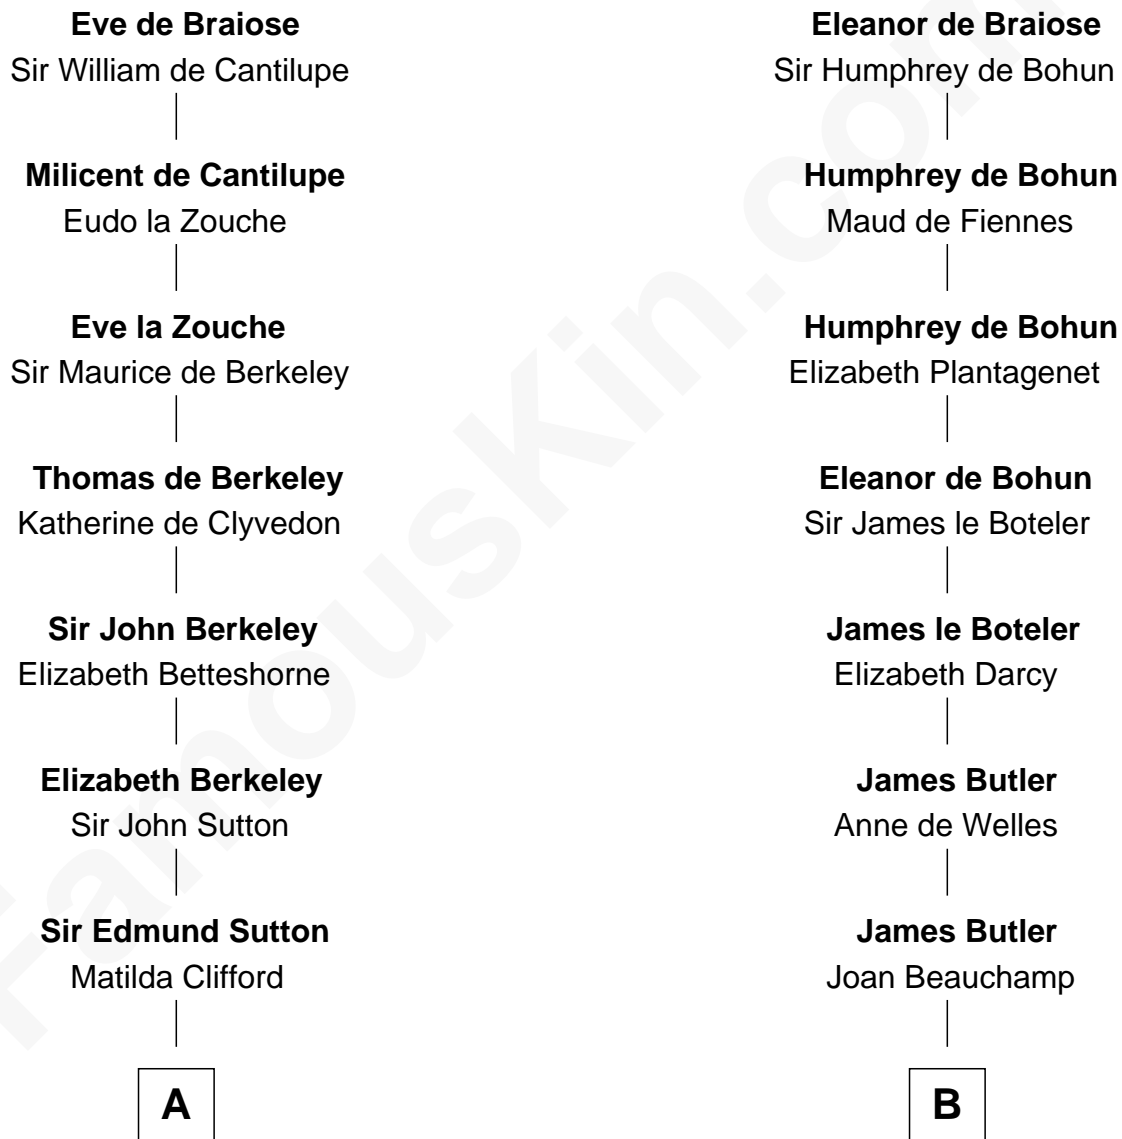

FamousKin.com Relationship Chart of

Princess Diana

Princess of Wales

20th cousin of

Jay Gould

American Railroad "Robber Baron"

William de Braiose

Eva Marshal

FamousKin.com