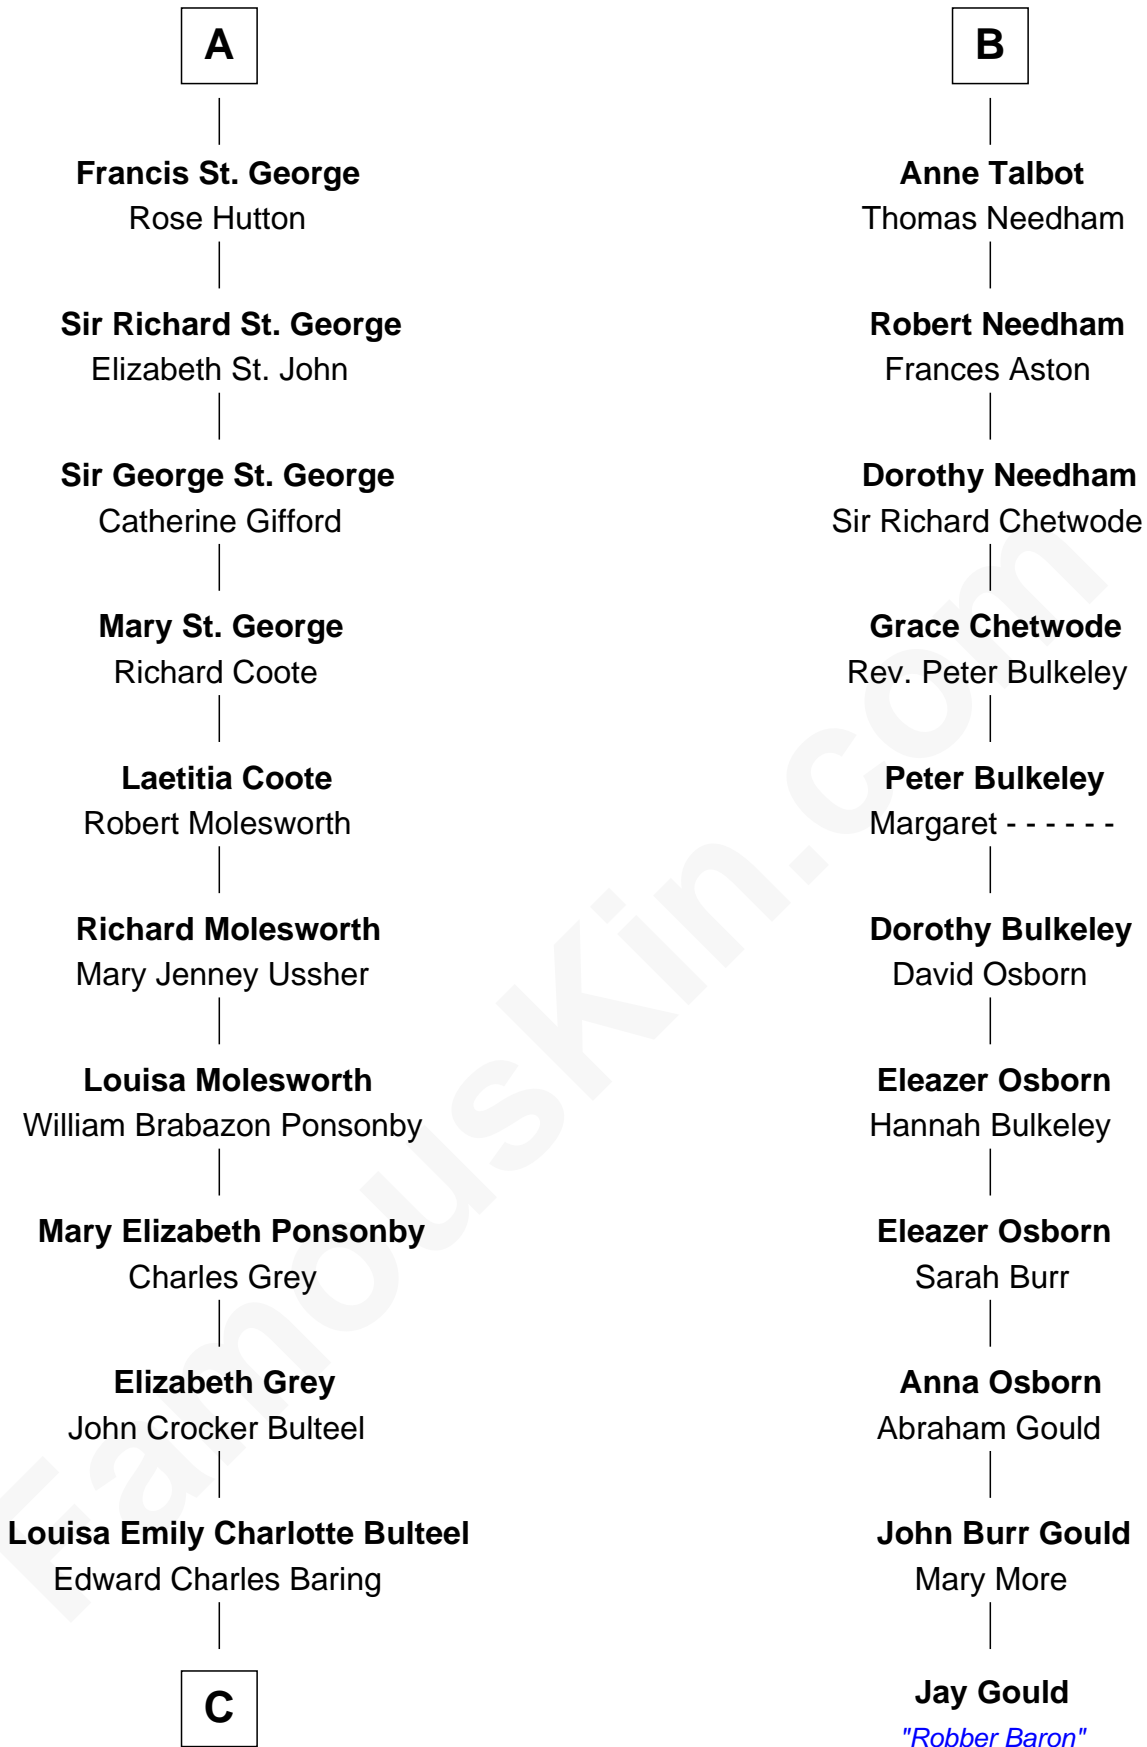

FamousKin.com

Relationship Chart of

Princess Diana

Princess of Wales

17th cousin 3 times removed of

Jay Gould

American Railroad "Robber Baron"

C

—
Margaret Baring
Charles Robert Spencer

—
Albert Edward John Spencer
Cynthia Elinor Beatrix Hamilton

—
Edward John Spencer
Frances Ruth Burke Roche

—
Princess Diana
Princess of Wales

FamousKin.com