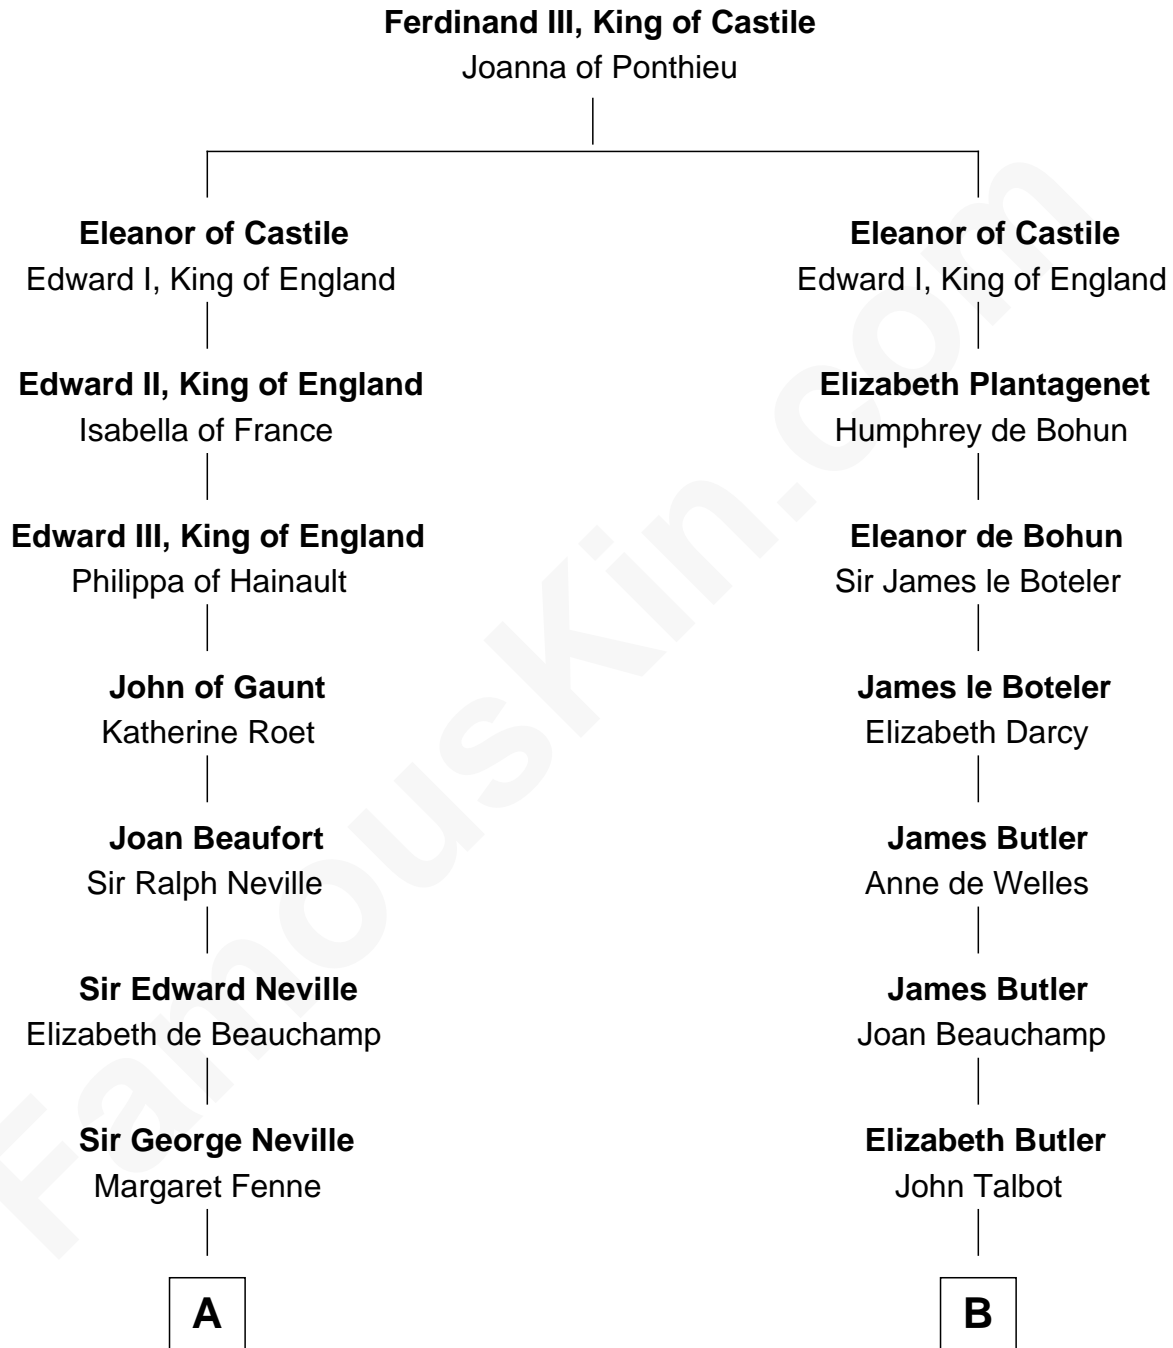

FamousKin.com

Relationship Chart of

Princess Diana

Princess of Wales

19th cousin 2 times removed of

Jay Gould

American Railroad "Robber Baron"

C

Frederick Spencer
Adelaide Horatia Elizabeth Seymour

Charles Robert Spencer
Margaret Baring

Albert Edward John Spencer
Cynthia Elinor Beatrix Hamilton

Edward John Spencer
Frances Ruth Burke Roche

Princess Diana
Princess of Wales

D

Anna Osborn
Abraham Gould

John Burr Gould
Mary More

Jay Gould
"Robber Baron"

FamousKin.com