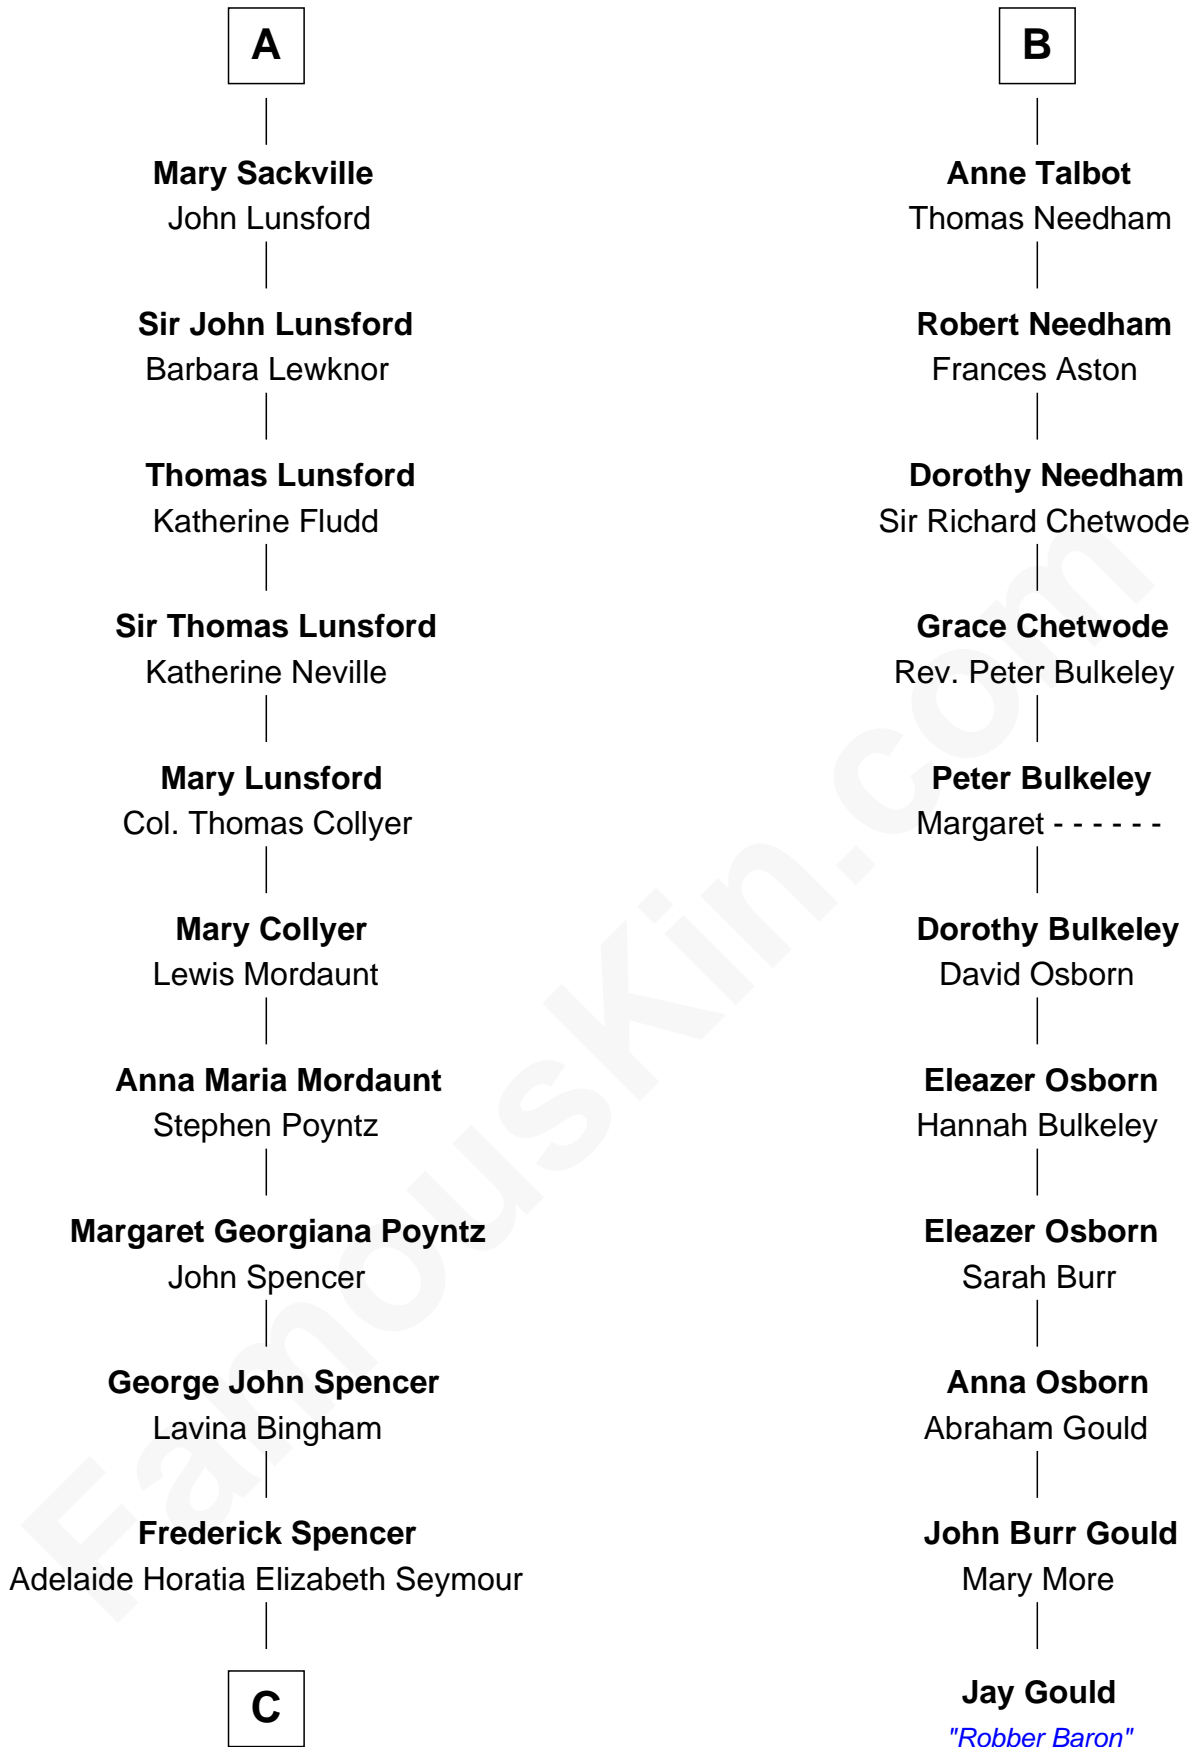

FamousKin.com

Relationship Chart of

Princess Diana

Princess of Wales

17th cousin 3 times removed of

Jay Gould

American Railroad "Robber Baron"

Sir Roger Darcy
Isabel de Aton

C

—
Charles Robert Spencer

Margaret Baring

—
Albert Edward John Spencer

Cynthia Elinor Beatrix Hamilton

—
Edward John Spencer

Frances Ruth Burke Roche

—
Princess Diana