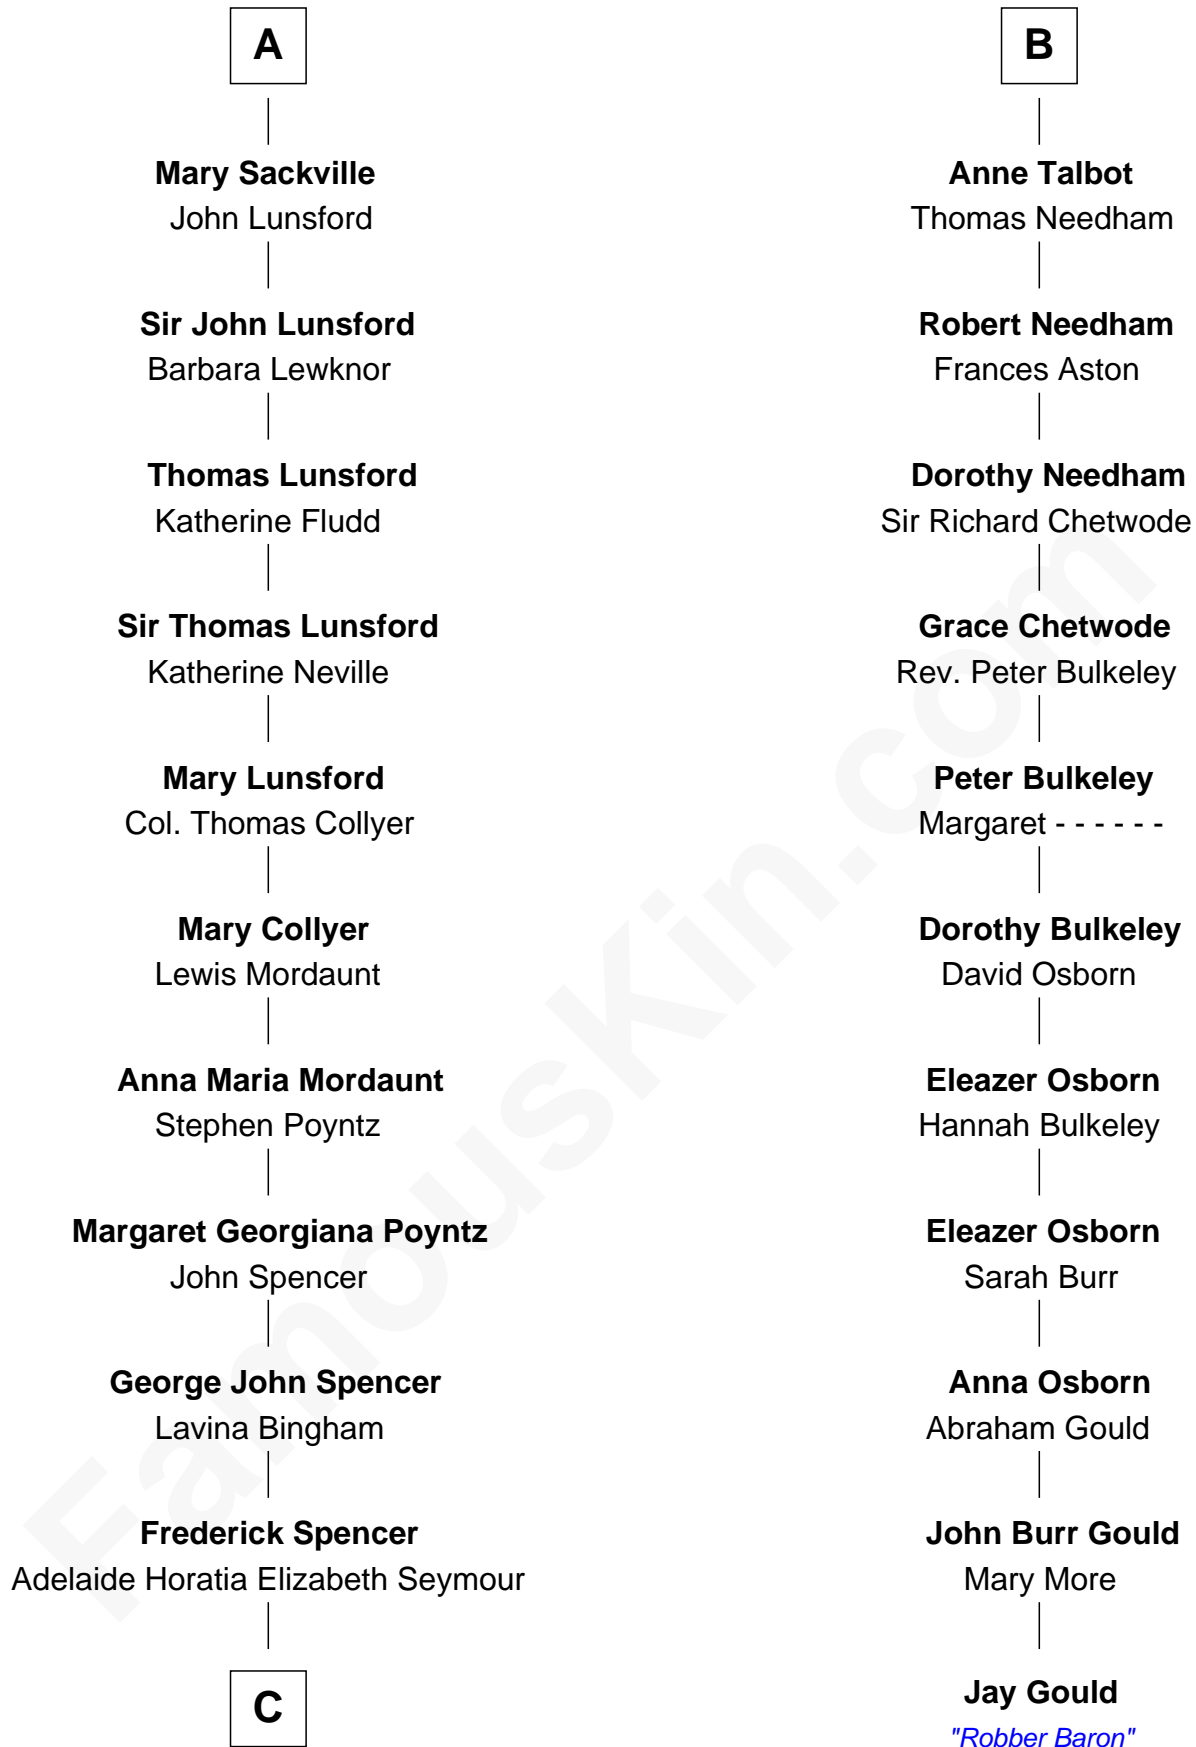

FamousKin.com
Relationship Chart of
Princess Diana
Princess of Wales

17th cousin 3 times removed of
Jay Gould
American Railroad "Robber Baron"

C

—
Charles Robert Spencer

Margaret Baring

—
Albert Edward John Spencer

Cynthia Elinor Beatrix Hamilton

—
Edward John Spencer

Frances Ruth Burke Roche

—
Princess Diana

Princess of Wales

FamousKin.com