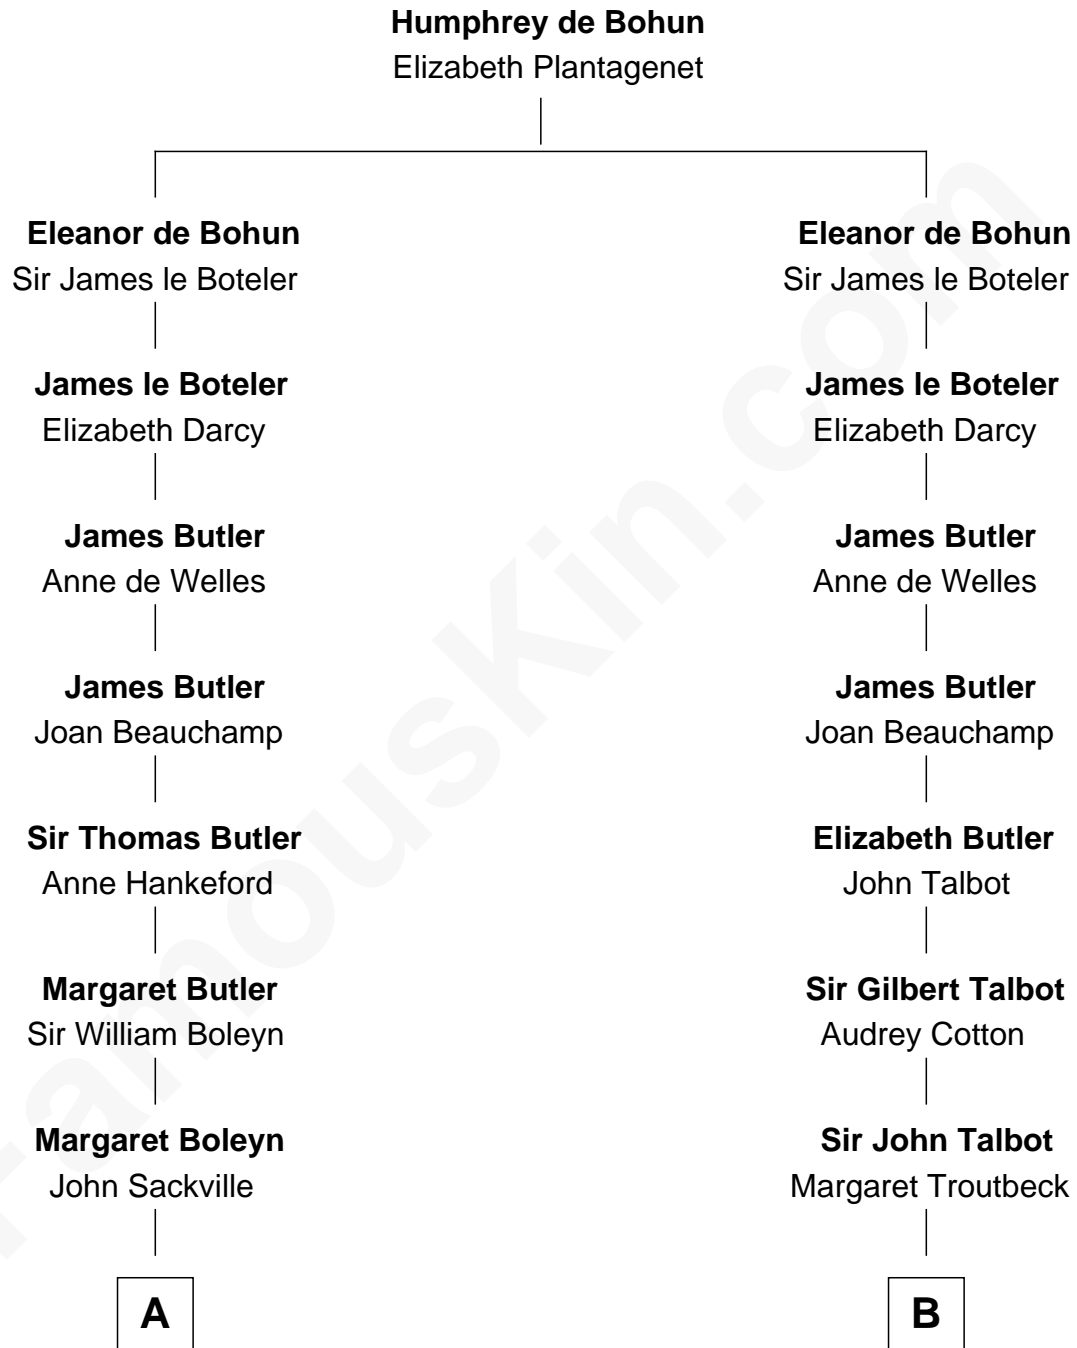

FamousKin.com
Relationship Chart of
Princess Diana
Princess of Wales

17th cousin 3 times removed of
Jay Gould
American Railroad "Robber Baron"

C

—
Charles Robert Spencer

Margaret Baring

—
Albert Edward John Spencer

Cynthia Elinor Beatrix Hamilton

—
Edward John Spencer

Frances Ruth Burke Roche

—
Princess Diana

Princess of Wales

FamousKin.com