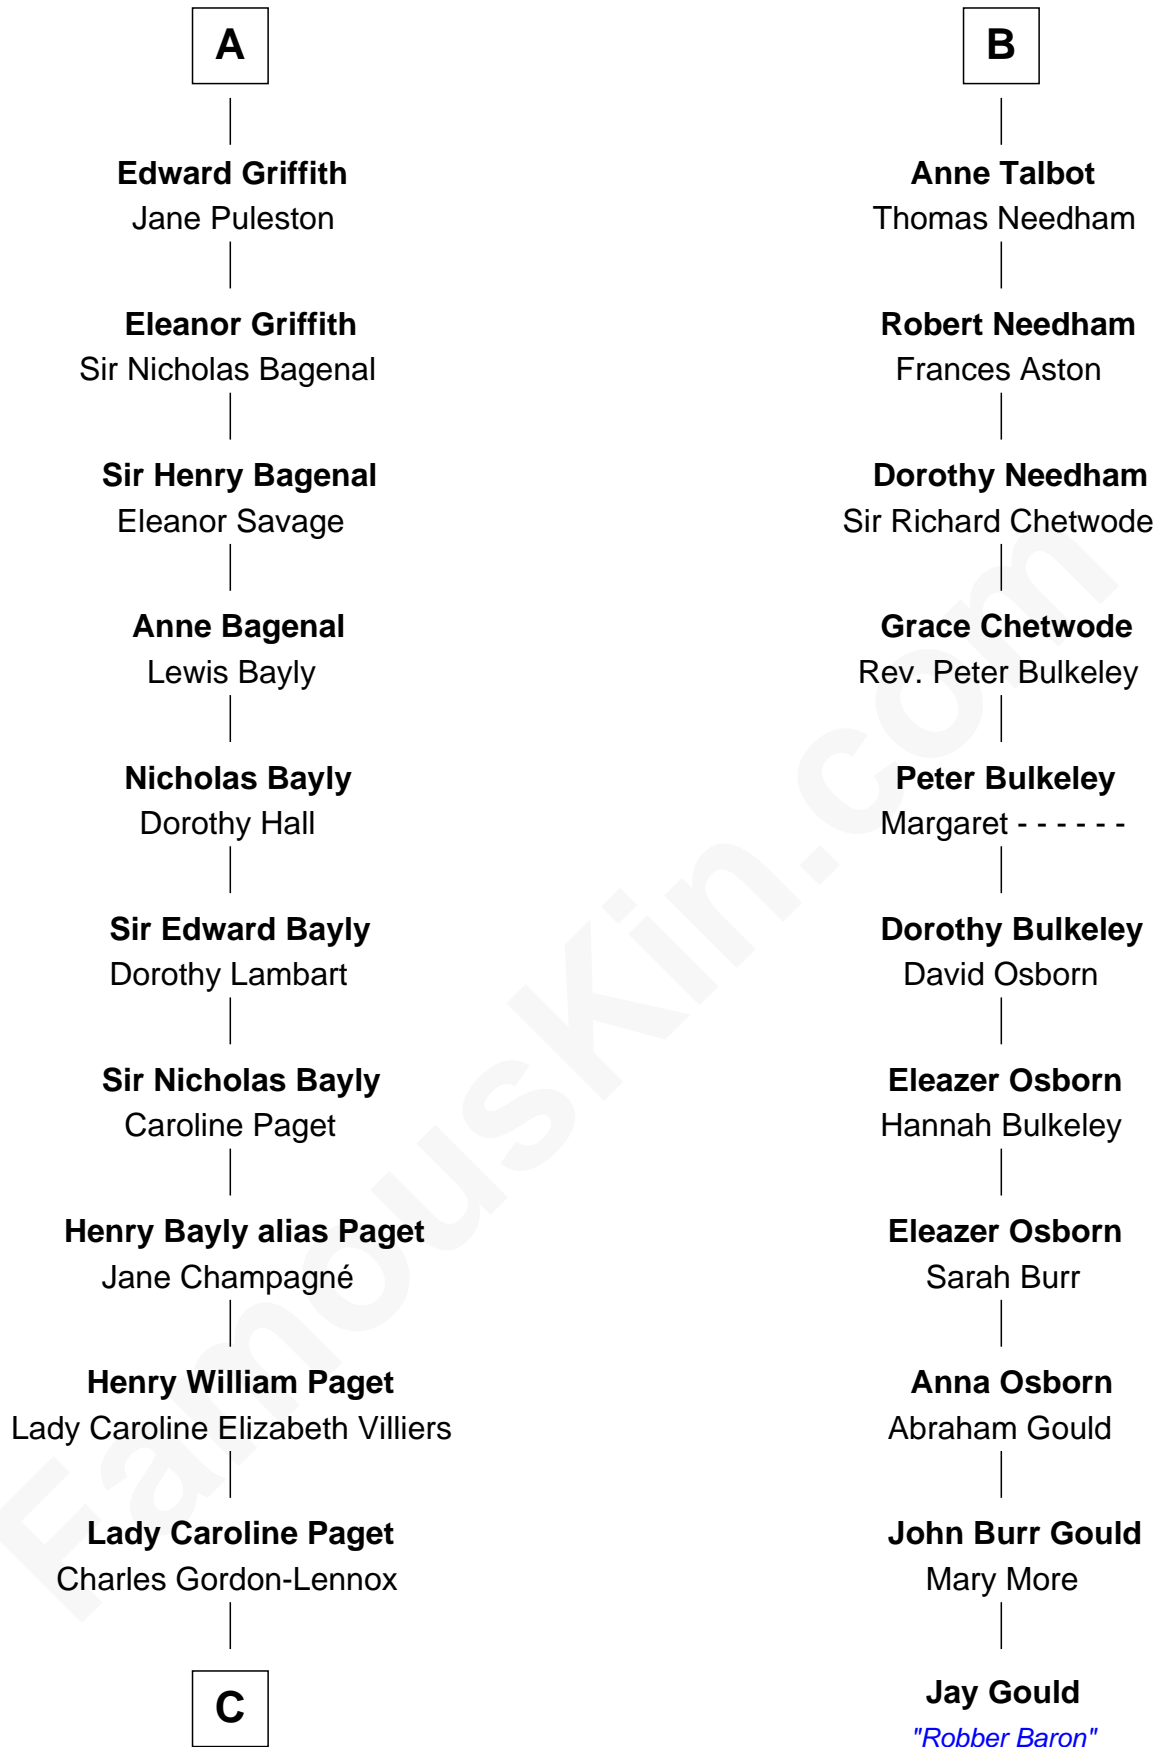

FamousKin.com

Relationship Chart of

Princess Diana

Princess of Wales

17th cousin 4 times removed of

Jay Gould

American Railroad "Robber Baron"

Hugh de Mascy

C

Cecilia Catherine Gordon-Lennox

Charles George Bingham

Rosalind Cecilia Caroline Bingham

James Albert Edward Hamilton

Cynthia Elinor Beatrix Hamilton

Albert Edward John Spencer

Edward John Spencer

Frances Ruth Burke Roche

Princess Diana

Princess of Wales

FamousKin.com