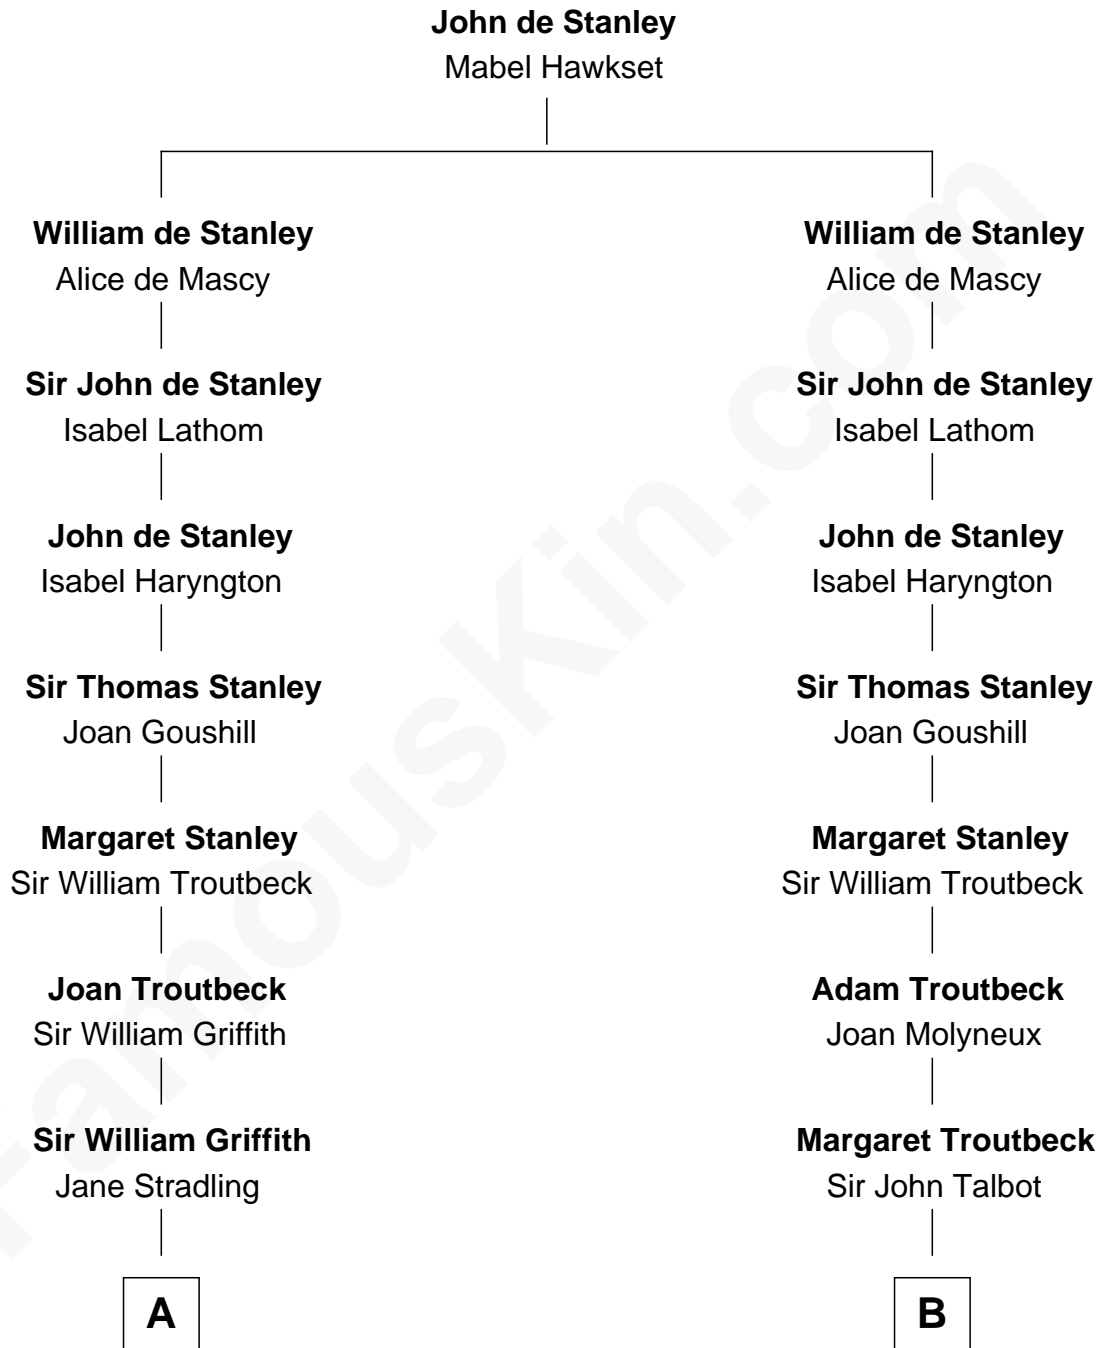

FamousKin.com

Relationship Chart of

Princess Diana

Princess of Wales

17th cousin 4 times removed of

Jay Gould

American Railroad "Robber Baron"

C

Cecilia Catherine Gordon-Lennox

Charles George Bingham

Rosalind Cecilia Caroline Bingham

James Albert Edward Hamilton

Cynthia Elinor Beatrix Hamilton

Albert Edward John Spencer

Edward John Spencer

Frances Ruth Burke Roche