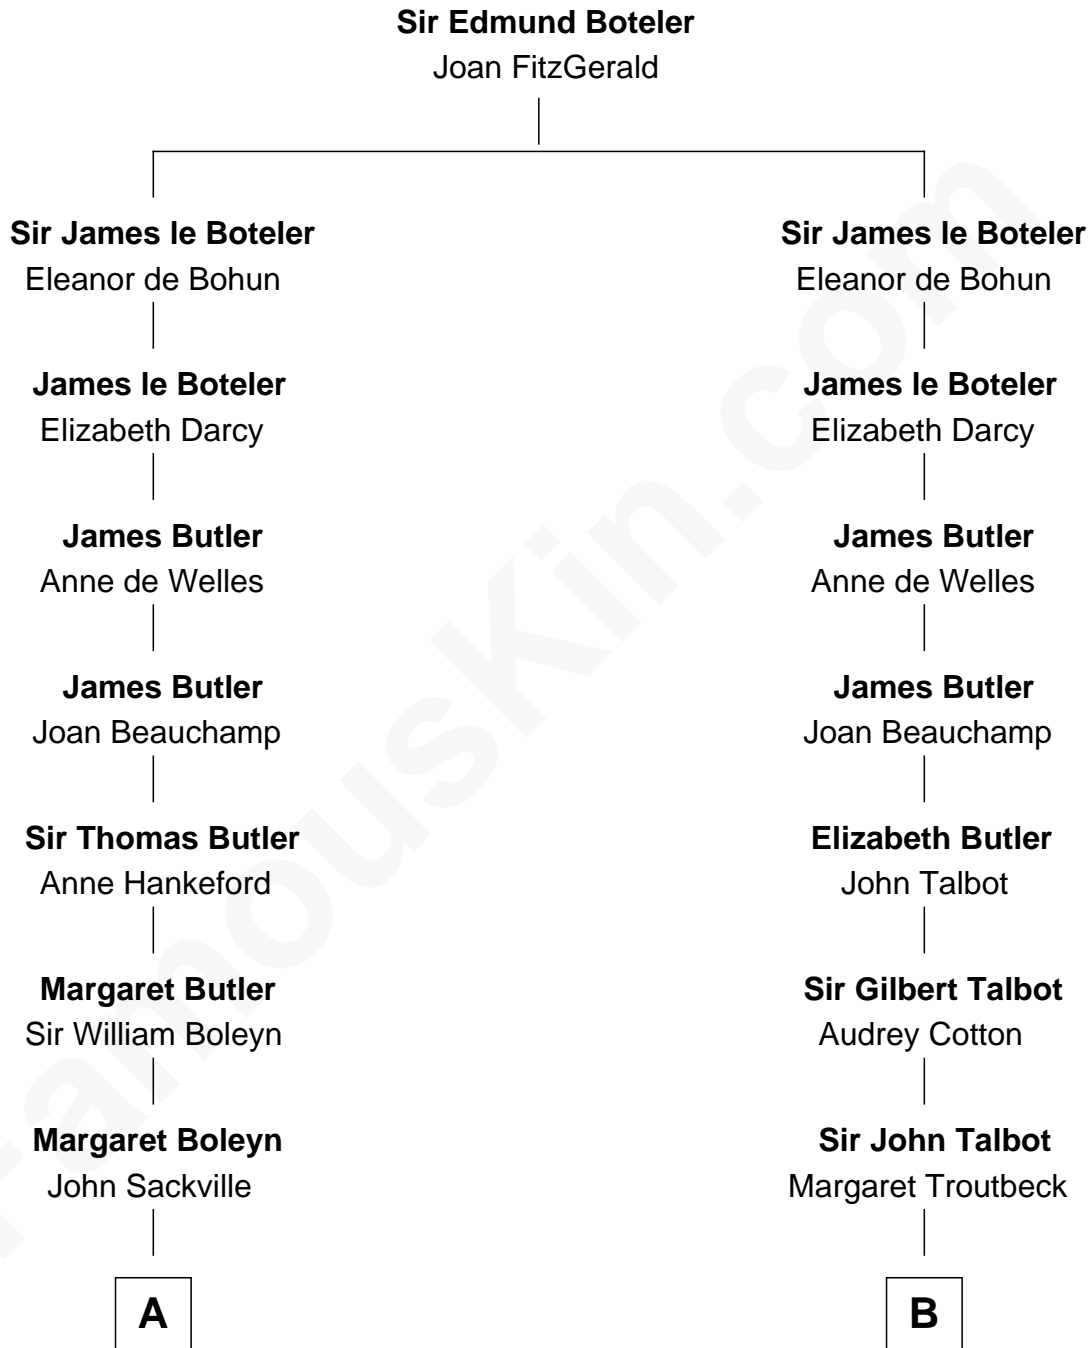

FamousKin.com

Relationship Chart of

Princess Diana

Princess of Wales

17th cousin 3 times removed of

Jay Gould

American Railroad "Robber Baron"

C

—
Charles Robert Spencer

Margaret Baring

—
Albert Edward John Spencer

Cynthia Elinor Beatrix Hamilton

—
Edward John Spencer

Frances Ruth Burke Roche

—
Princess Diana

Princess of Wales