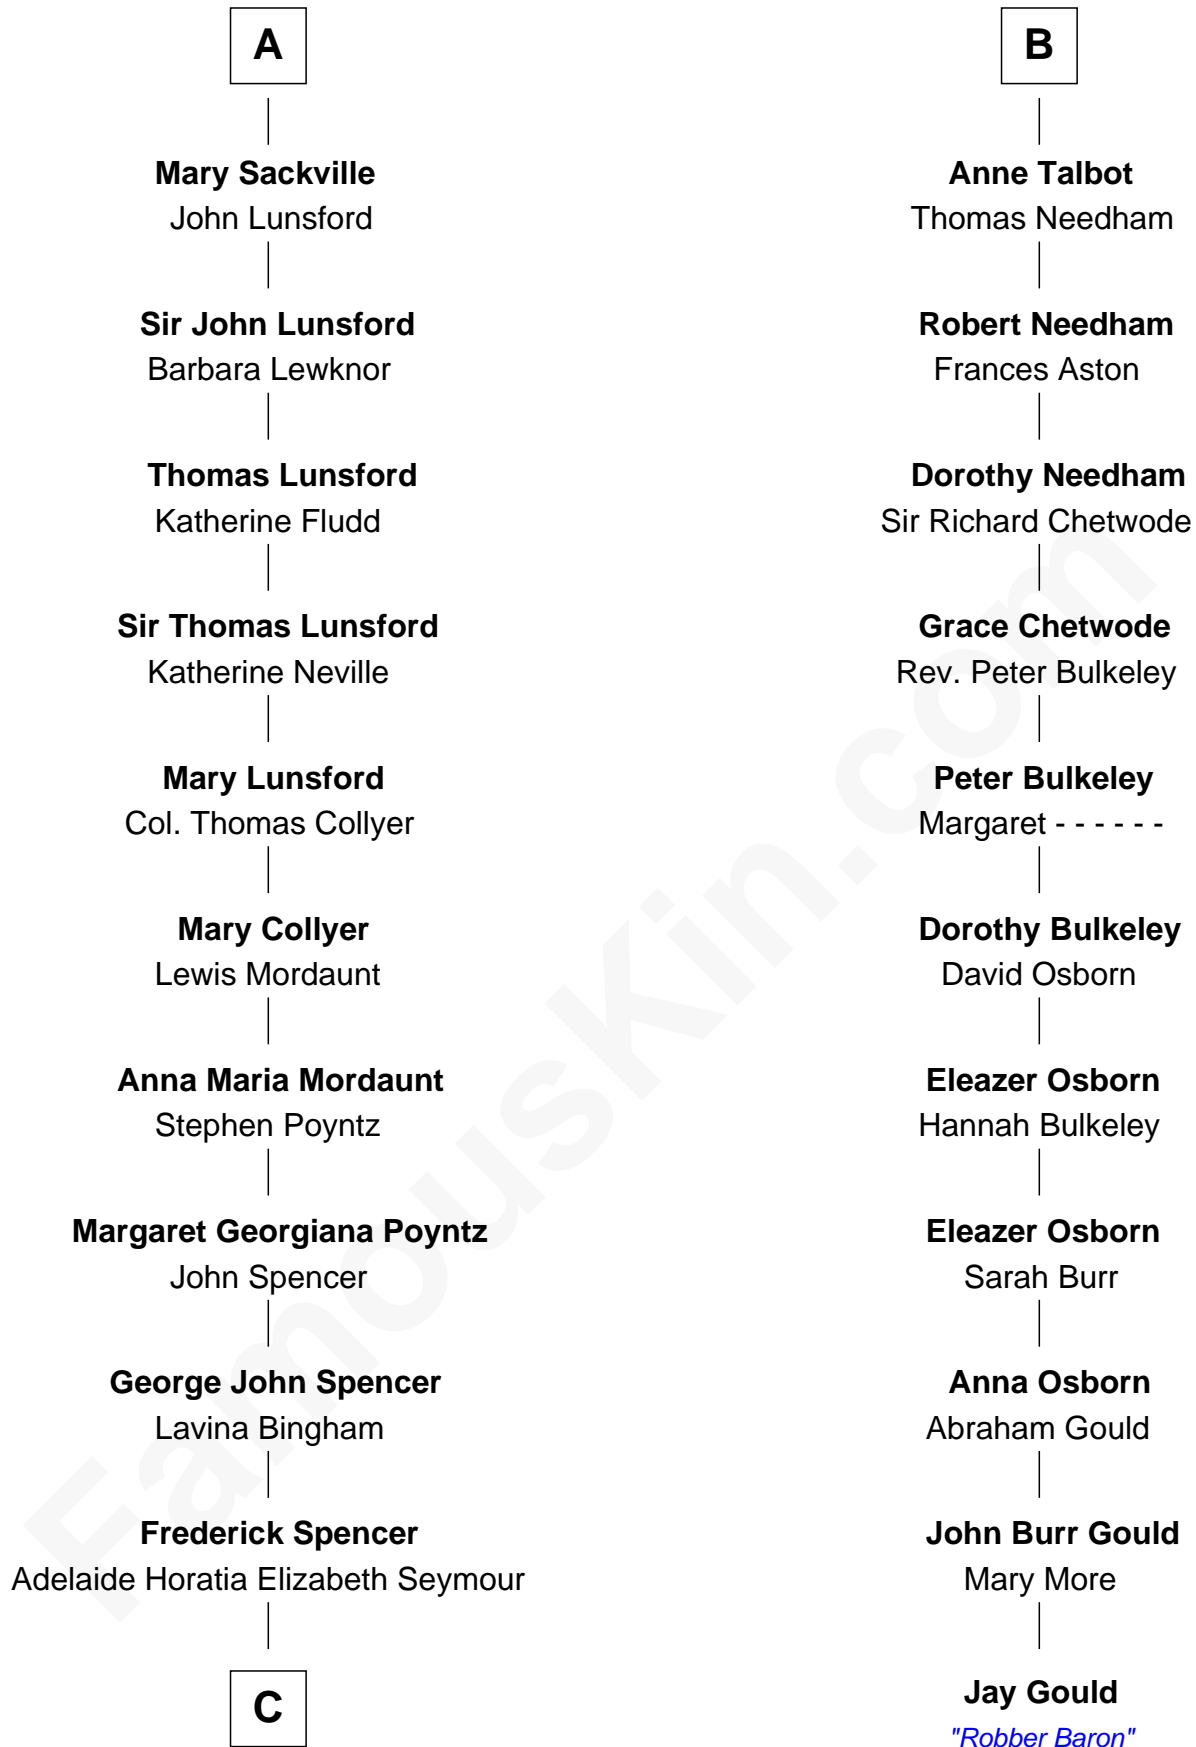

FamousKin.com

Relationship Chart of

Princess Diana

Princess of Wales

17th cousin 3 times removed of

Jay Gould

American Railroad "Robber Baron"

C

—
Charles Robert Spencer

Margaret Baring

—
Albert Edward John Spencer

Cynthia Elinor Beatrix Hamilton

—
Edward John Spencer

Frances Ruth Burke Roche

—
Princess Diana

Princess of Wales