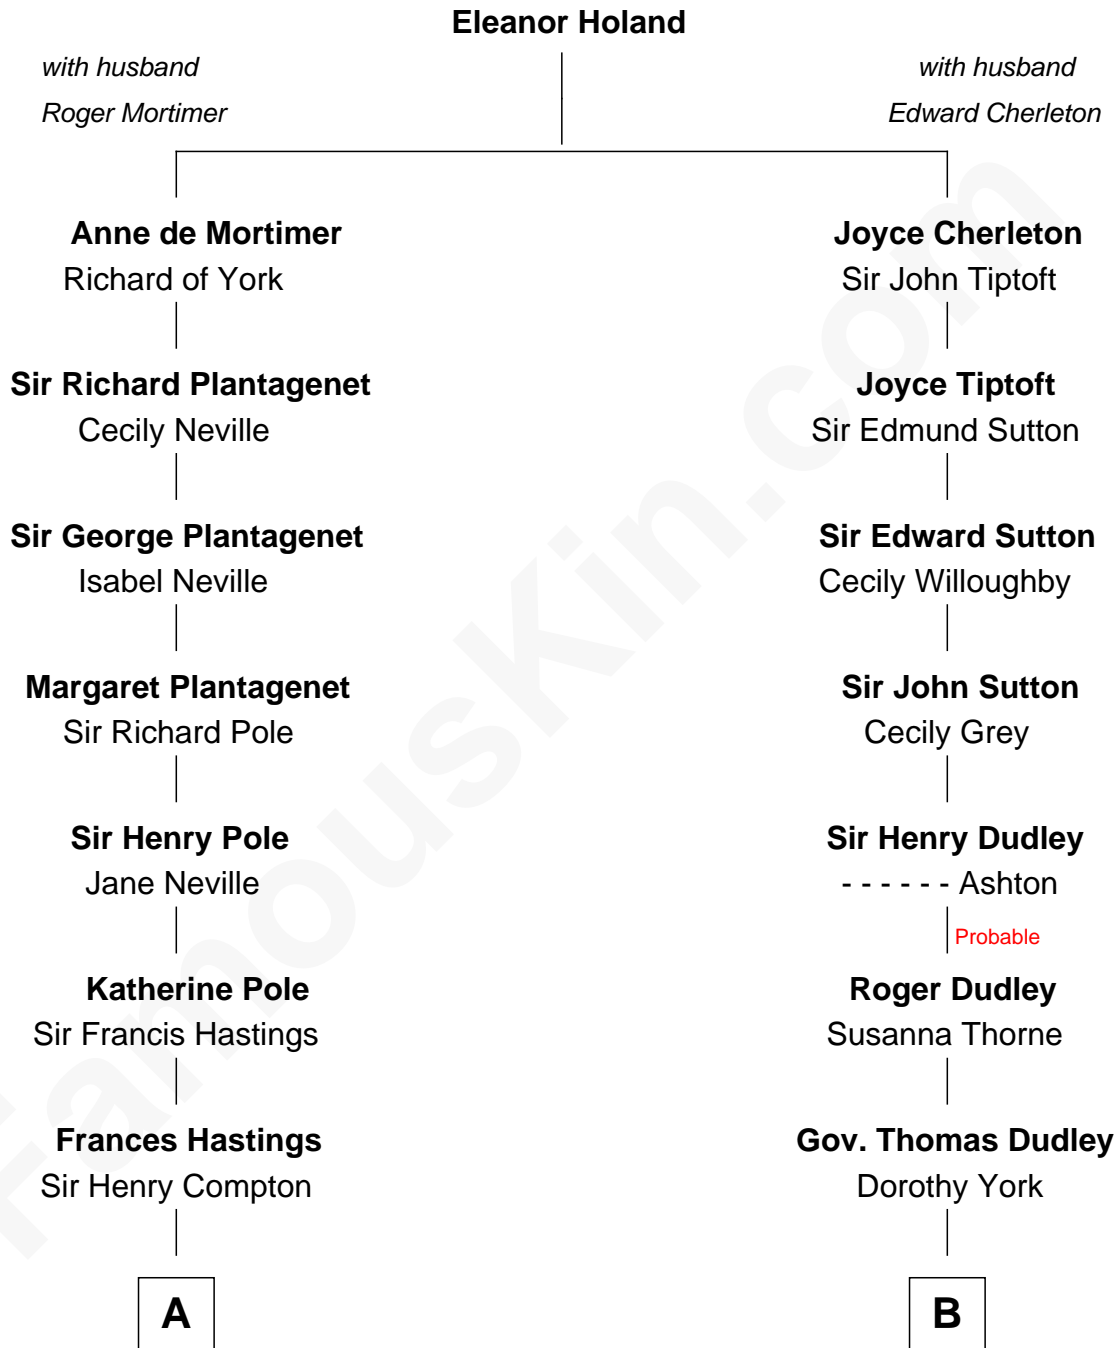

FamousKin.com

Relationship Chart of

Princess Diana

Princess of Wales

14th cousin 4 times removed of

William Marsh Rice
 Founder of Rice University

C

Edward John Spencer
Frances Ruth Burke Roche

Princess Diana
Princess of Wales

FamousKin.com