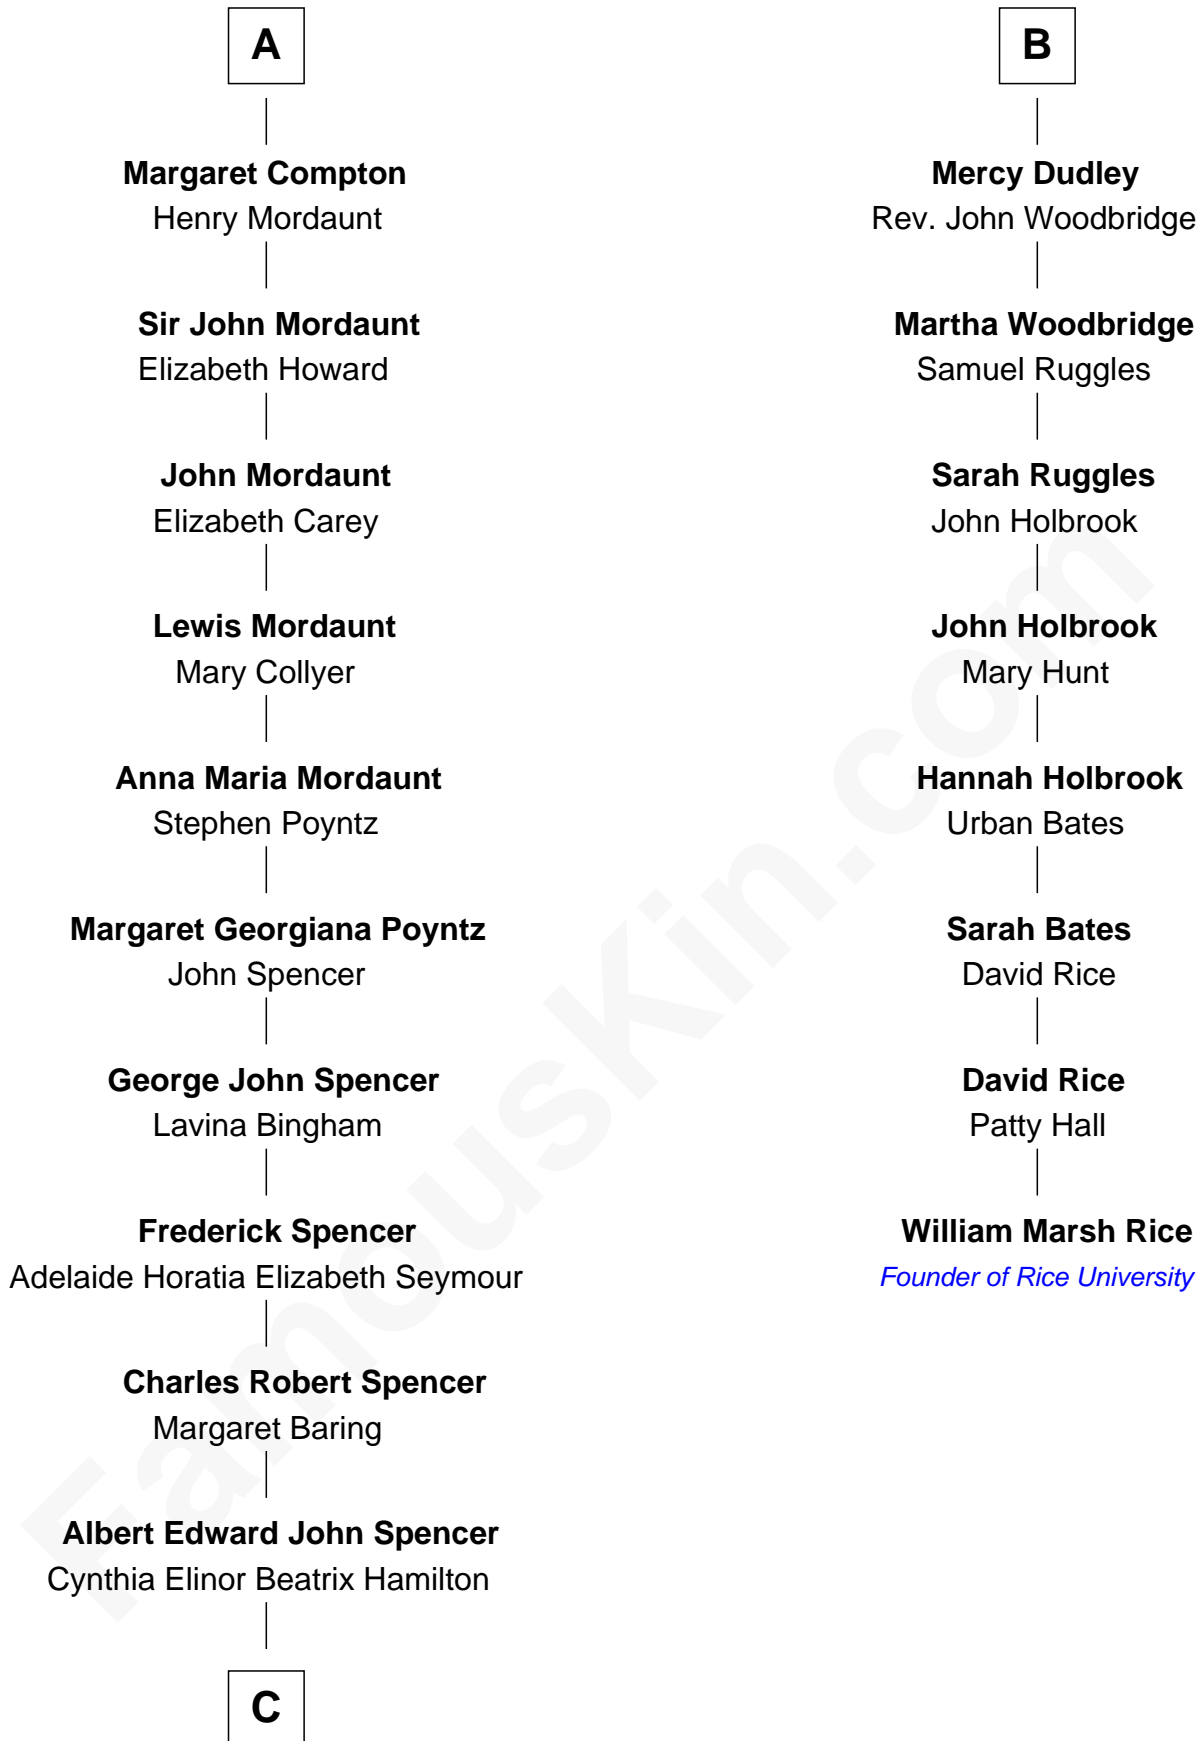

FamousKin.com

Relationship Chart of

Princess Diana

Princess of Wales

14th cousin 4 times removed of

William Marsh Rice
 Founder of Rice University

C

Edward John Spencer
Frances Ruth Burke Roche