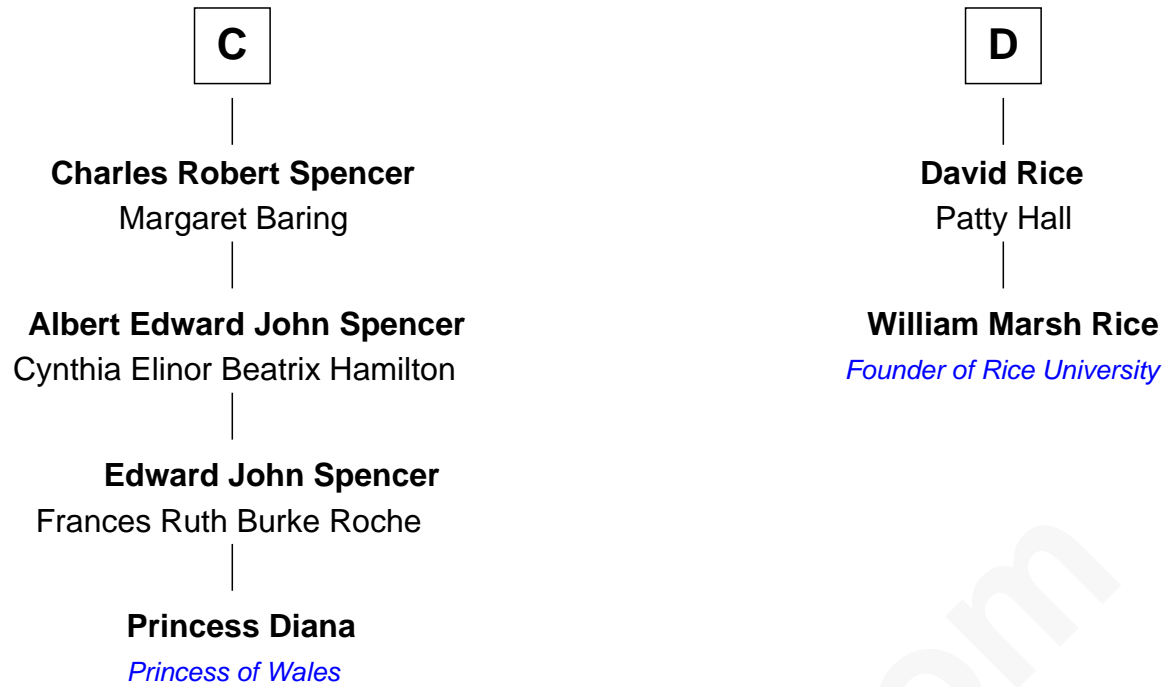

FamousKin.com Relationship Chart of

Princess Diana

Princess of Wales

18th cousin 2 times removed of

William Marsh Rice

Founder of Rice University

Robert de Neville

Mary FitzRanulph

Sir Ranulph de Neville

Euphemia de Clavering

Sir Ralph de Neville

Alice de Audley

Sir John de Neville

Maude de Percy

Sir Ralph Neville

Joan Beaufort

Sir Edward Neville

Elizabeth de Beauchamp

Sir George Neville

Margaret Fenne

Jane Neville

Sir Henry Pole

A

Sir Ranulph de Neville

Sir Thomas Strangeways

Joan Strangeways

Sir William Willoughby

Cecily Willoughby

Sir Edward Sutton

B

FamousKin.com