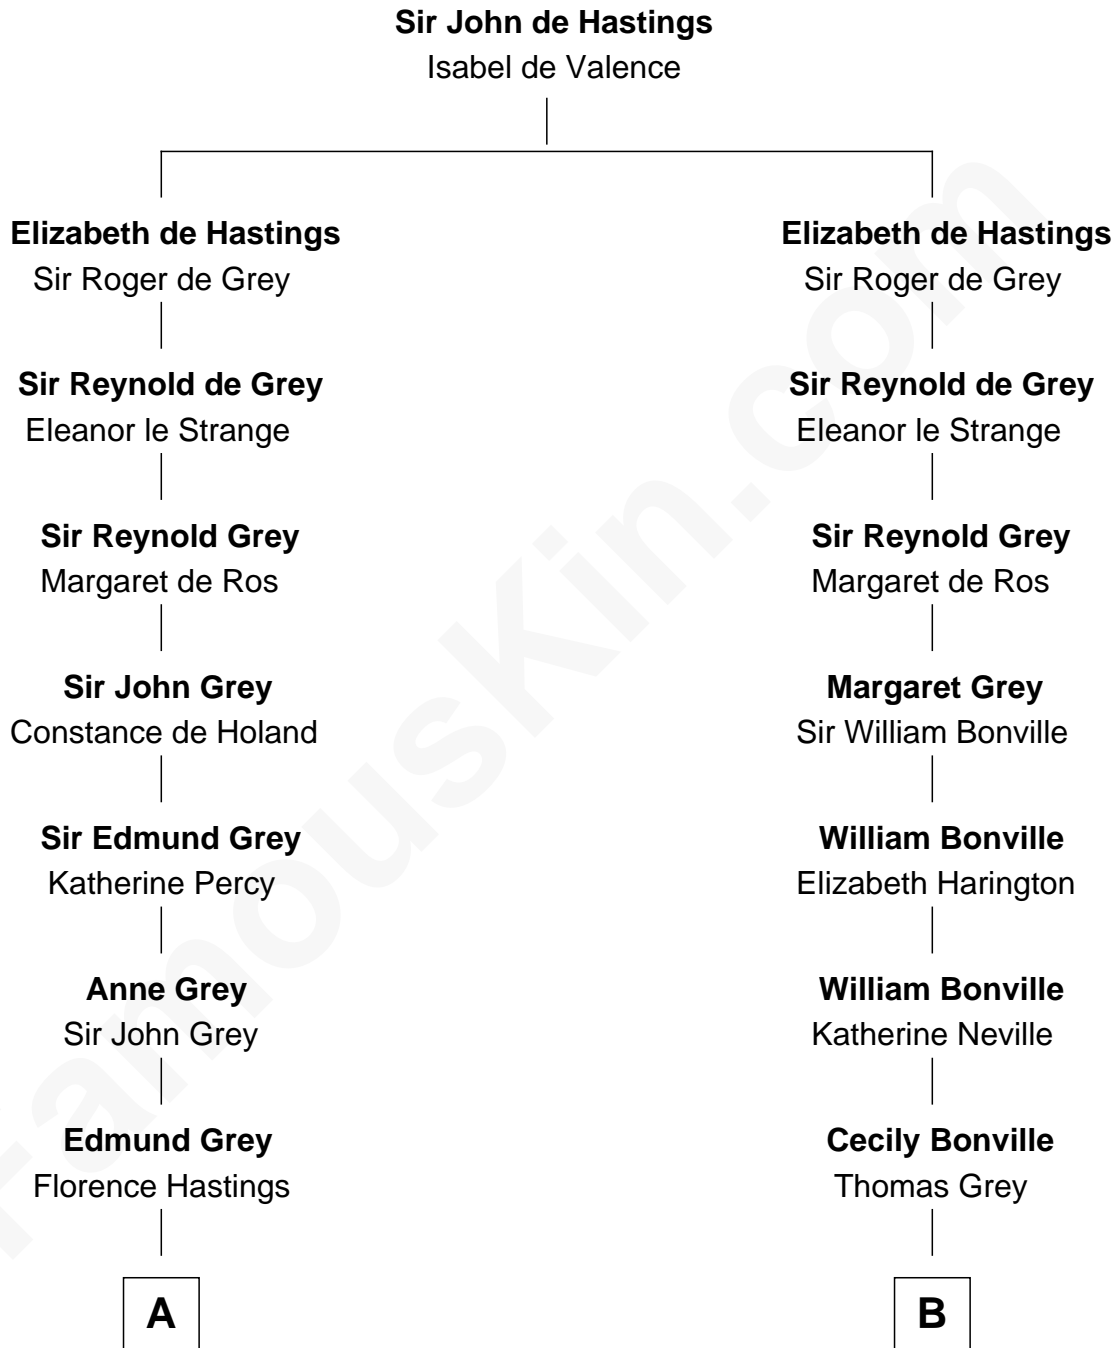

FamousKin.com

Relationship Chart of

Princess Diana

Princess of Wales

18th cousin 3 times removed of

William Marsh Rice
Founder of Rice University

C

Frederick Spencer

Adelaide Horatia Elizabeth Seymour

Charles Robert Spencer

Margaret Baring

Albert Edward John Spencer

Cynthia Elinor Beatrix Hamilton

Edward John Spencer

Frances Ruth Burke Roche

Princess Diana

Princess of Wales

D

David Rice

Patty Hall

William Marsh Rice

Founder of Rice University

FamousKin.com