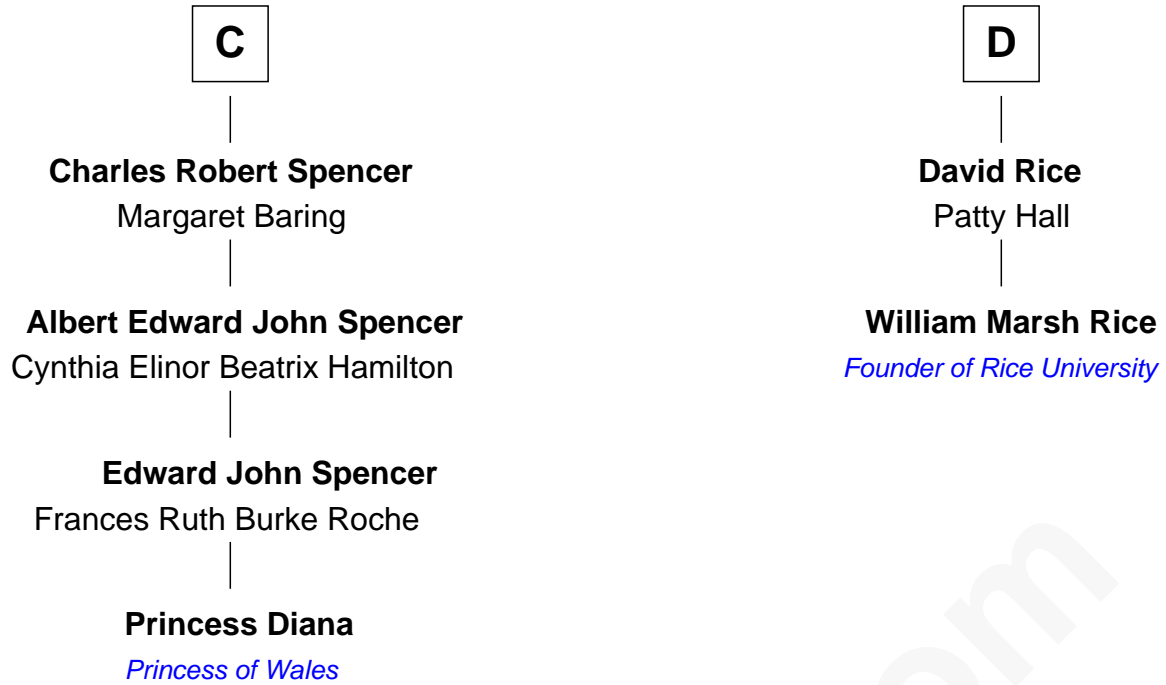

FamousKin.com Relationship Chart of

Princess Diana

Princess of Wales

18th cousin 2 times removed of

William Marsh Rice

Founder of Rice University

William de Ros
Maude de Vaux

Sir William de Ros
Margery de Badlesmere

Maud de Roos
John de Welles

Anne de Welles
James Butler

James Butler
Joan Beauchamp

Sir Thomas Butler
Anne Hankeford

Margaret Butler
Sir William Boleyn

Margaret Boleyn
John Sackville

A

Sir William de Ros
Margery de Badlesmere

Thomas de Ros
Beatrice de Stafford

Margaret de Ros
Sir Reynold Grey

Margaret Grey
Sir William Bonville

William Bonville
Elizabeth Harington

William Bonville
Katherine Neville

Cecily Bonville
Thomas Grey

B

FamousKin.com