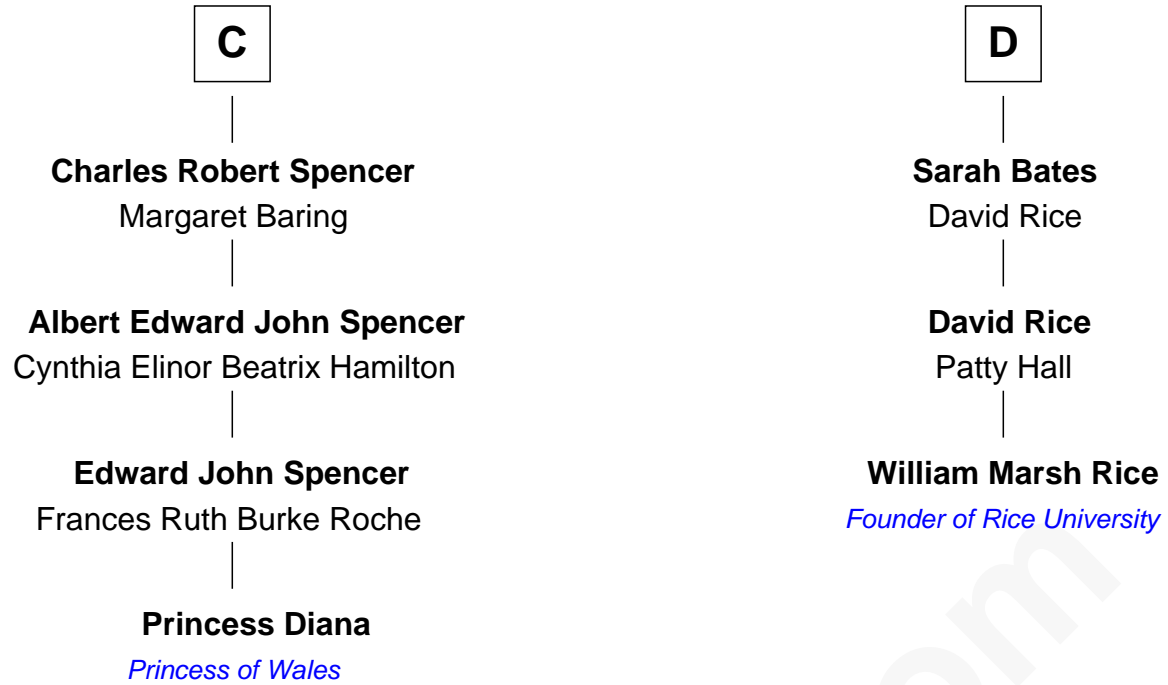

FamousKin.com Relationship Chart of

Princess Diana

Princess of Wales

19th cousin 1 time removed of

William Marsh Rice

Founder of Rice University

Sir Richard de Burgh

Margaret - - - - -

Joan de Burgh

Sir John Darcy

Elizabeth Darcy

James le Boteler

James Butler

Anne de Welles

James Butler

Joan Beauchamp

Sir Thomas de Multon

Elizabeth de Multon

Sir Robert de Harington

Sir John Harington

- - - - -

Sir Robert Harington

Isabel Loring

Sir William Harington

Margaret Hill

Elizabeth Harington

William Bonville

William Bonville

Katherine Neville

B

FamousKin.com