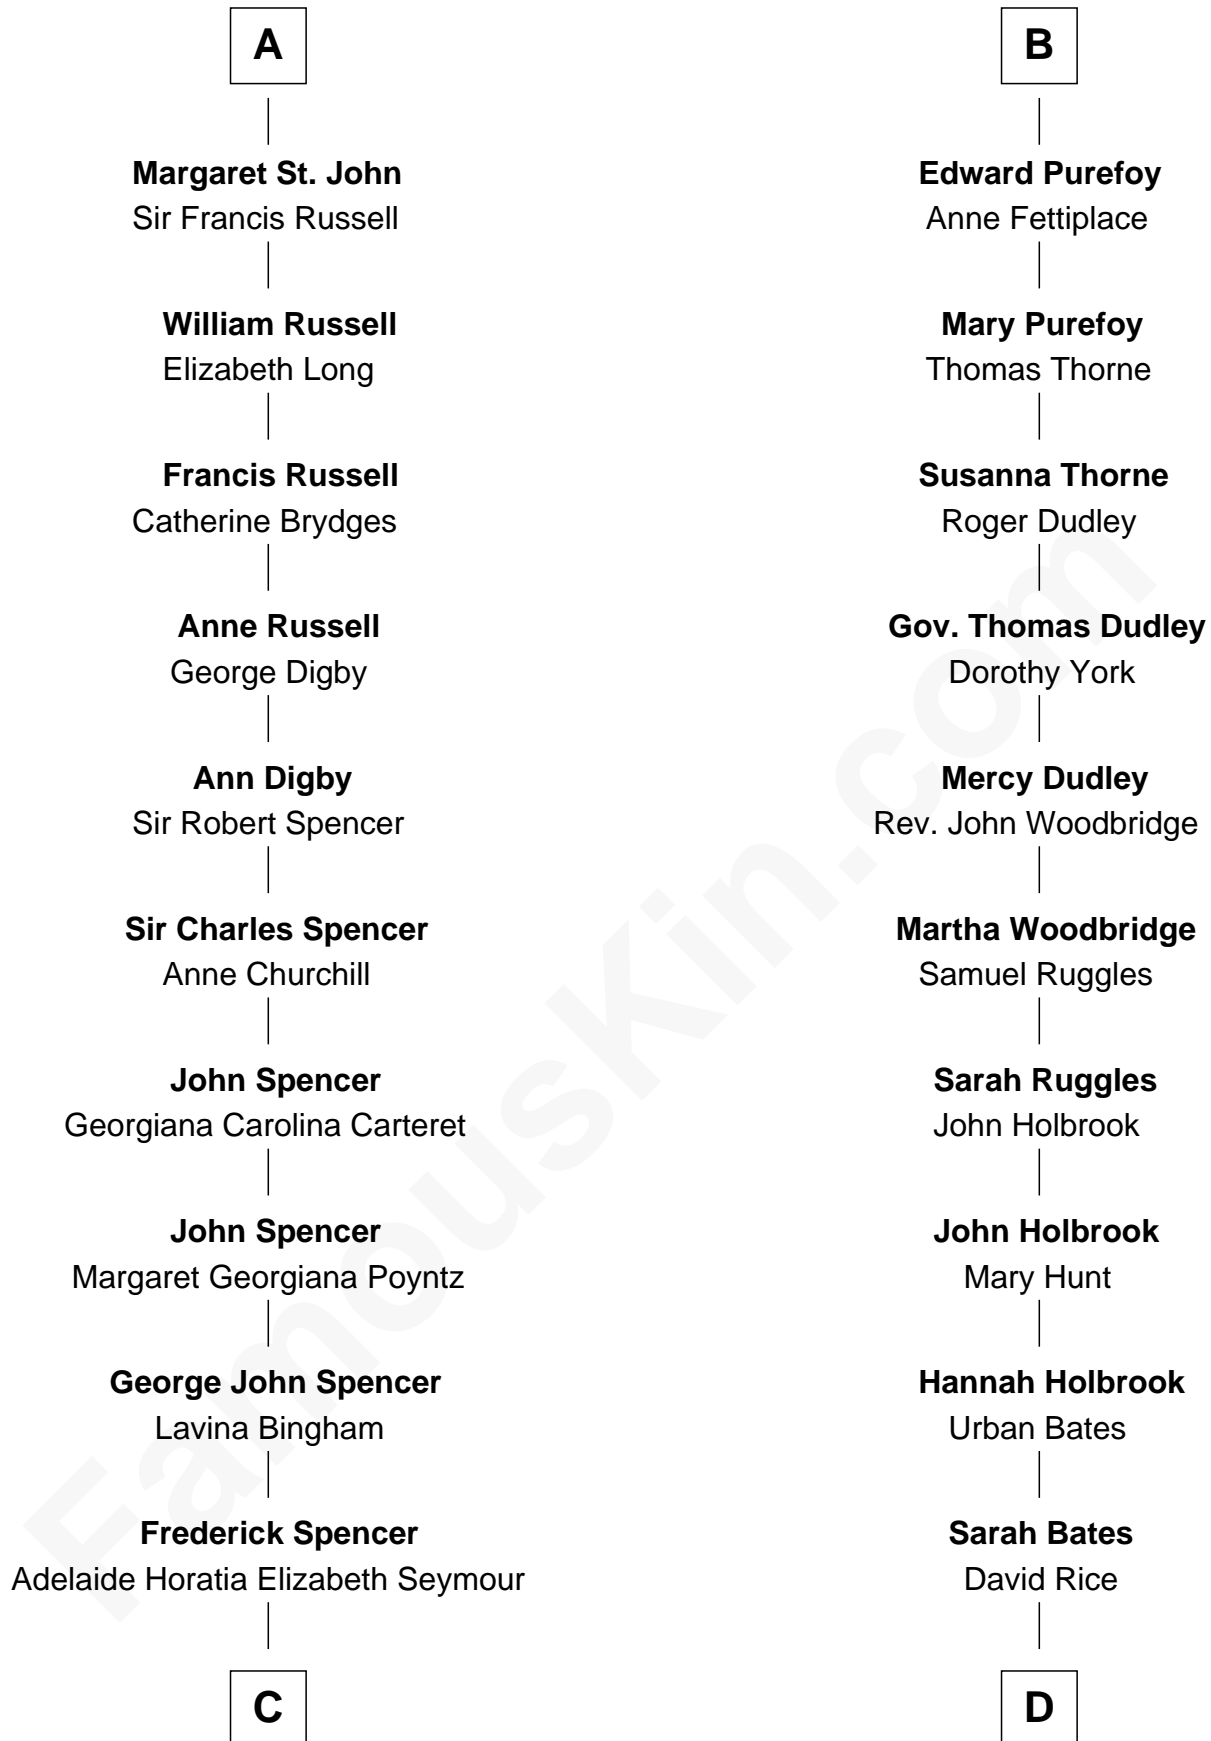

## Relationship Chart of Princess Diana

*Princess of Wales*

18th cousin 2 times removed of

**William Marsh Rice**  
*Founder of Rice University*

**Sir John Howard**  
Joan of Cornwall

FamousKin.com