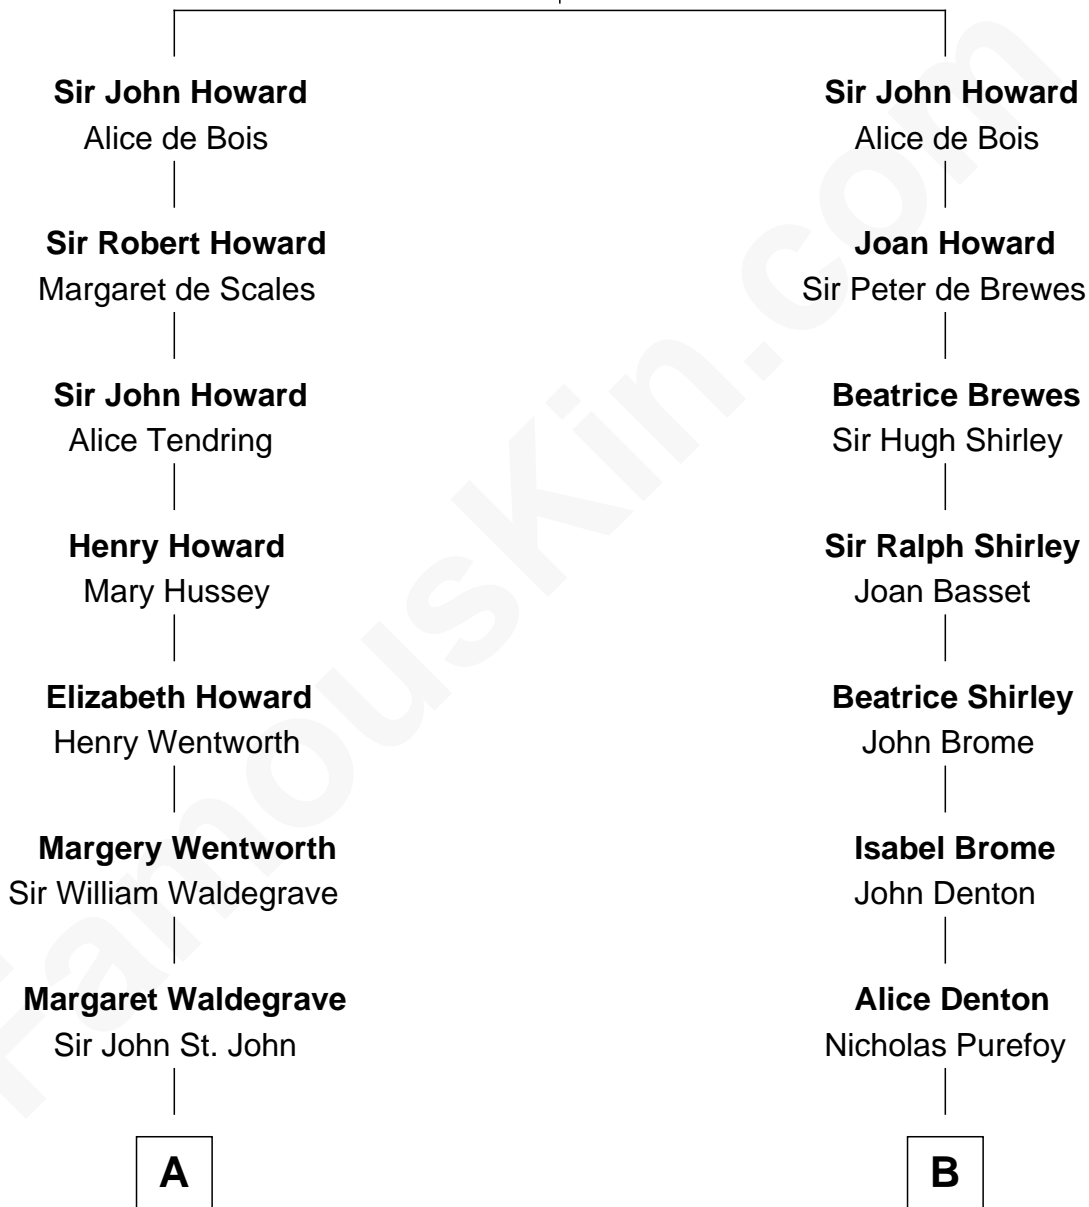

## Relationship Chart of Princess Diana

*Princess of Wales*

18th cousin 2 times removed of

**William Marsh Rice**  
*Founder of Rice University*

**Sir John Howard**  
Joan of Cornwall

FamousKin.com