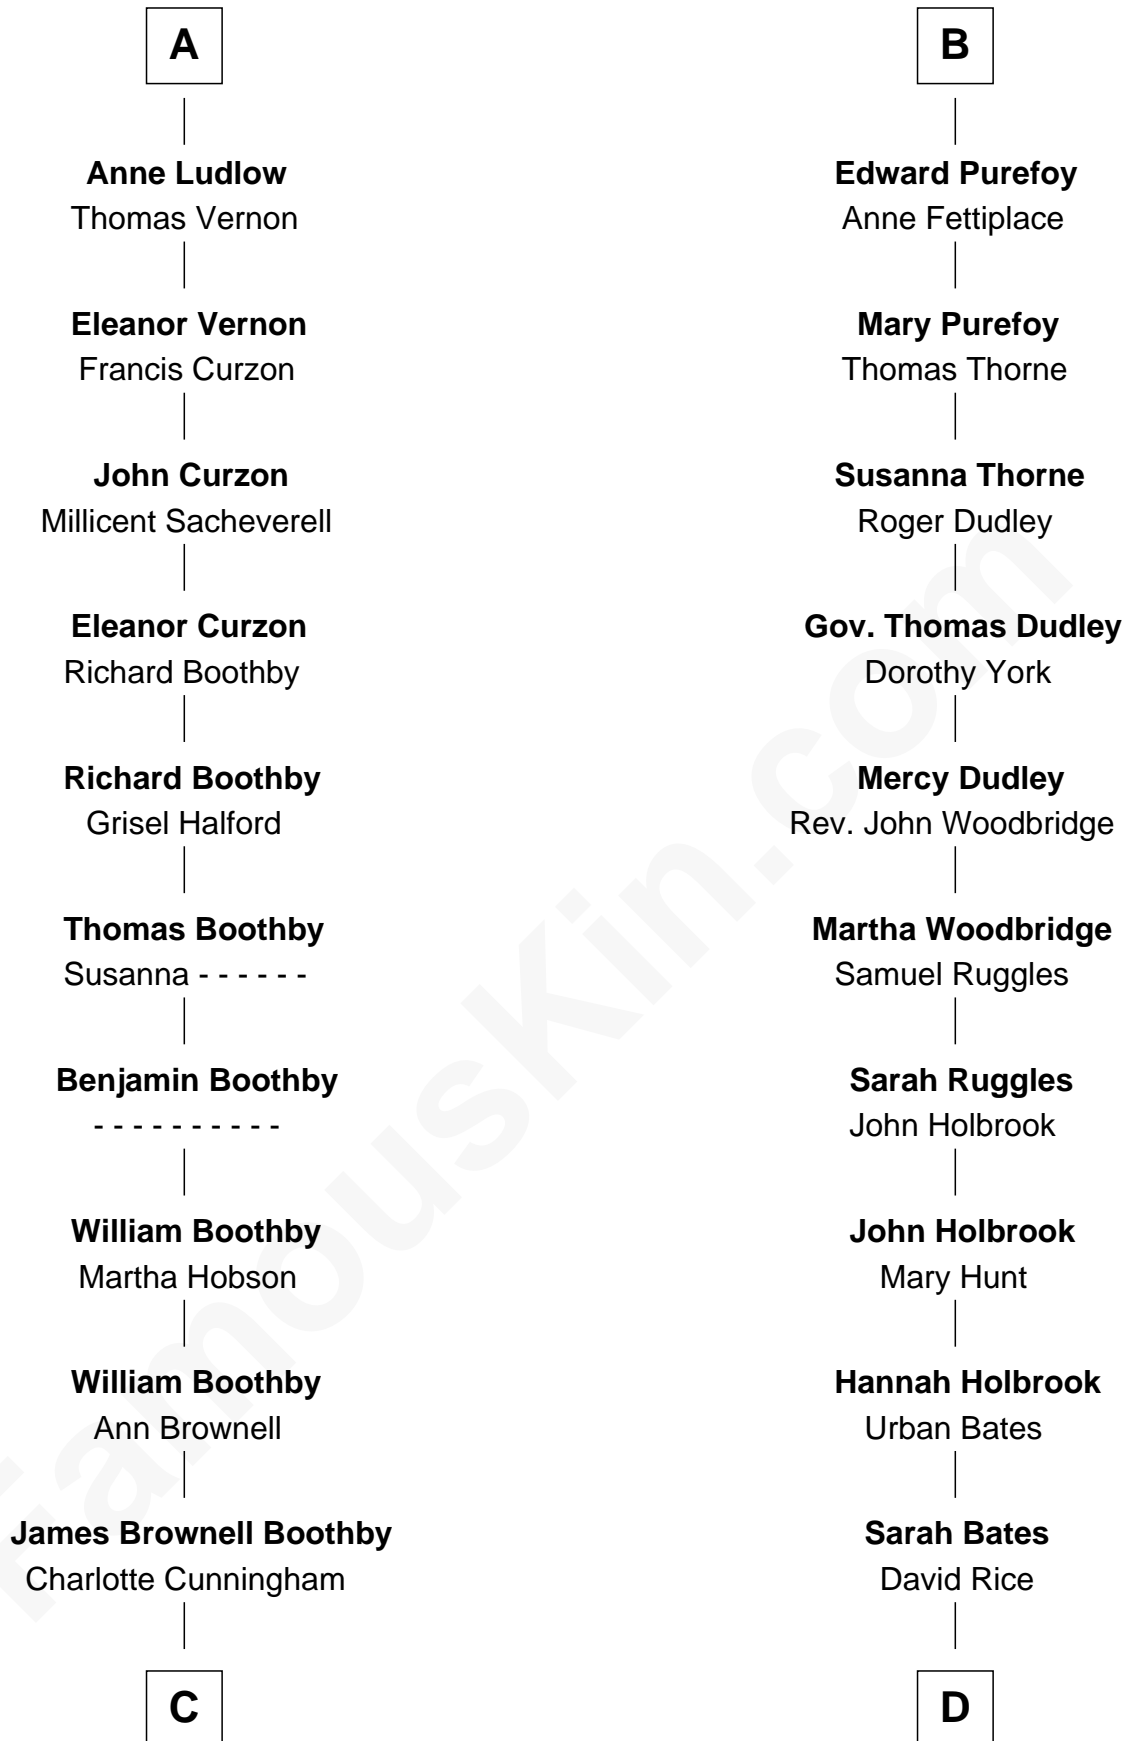

FamousKin.com

Relationship Chart of Princess Diana

Princess of Wales

18th cousin 3 times removed of

William Marsh Rice
 Founder of Rice University

Sir Nicholas Audley
 Joan Martin

FamousKin.com