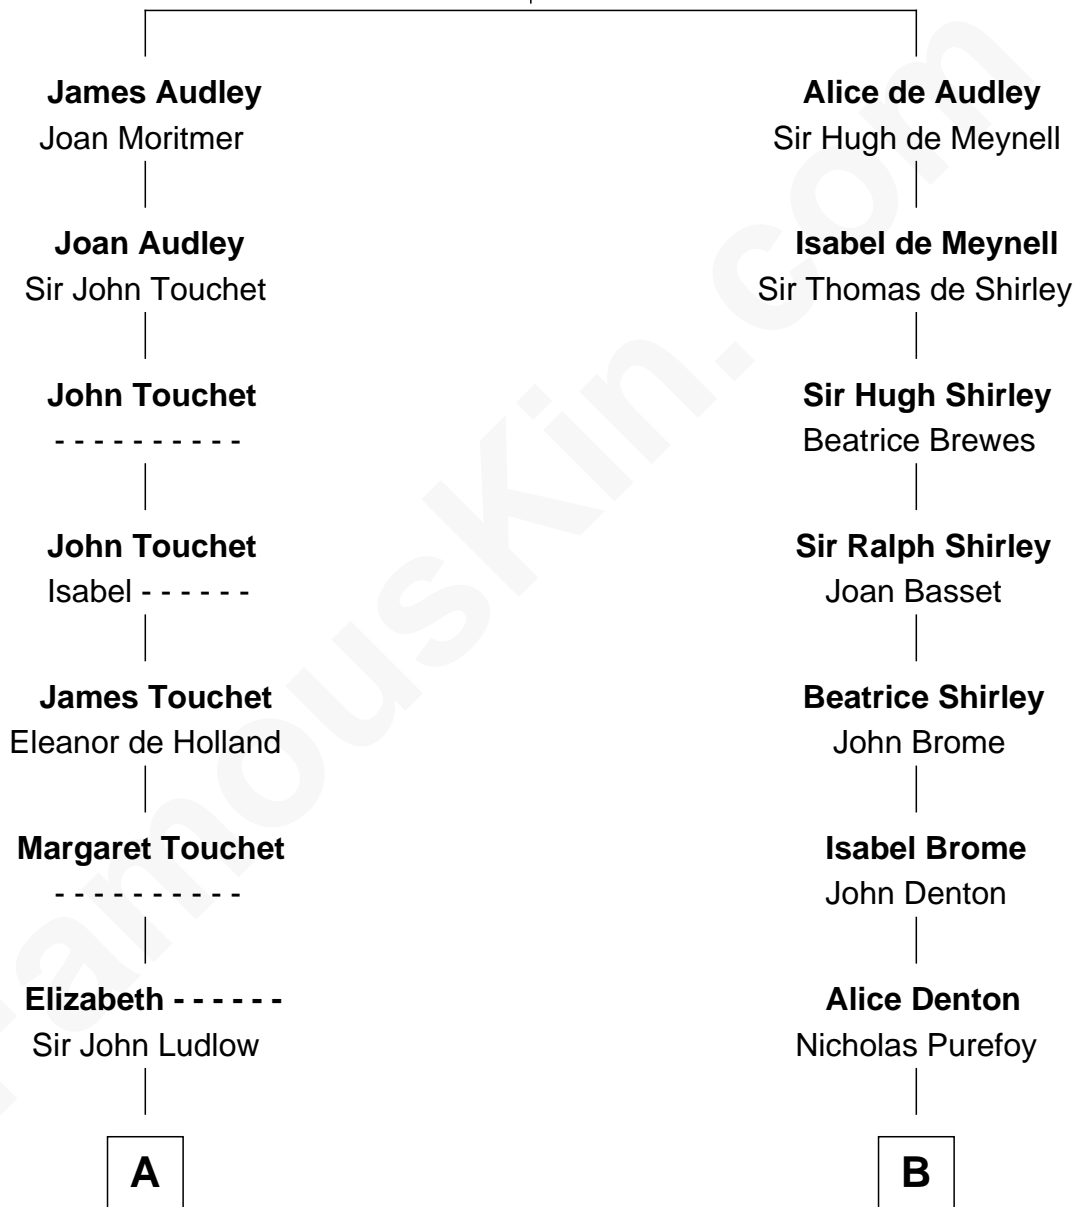

FamousKin.com

Relationship Chart of Princess Diana

Princess of Wales

18th cousin 3 times removed of

William Marsh Rice
 Founder of Rice University

Sir Nicholas Audley
 Joan Martin

FamousKin.com