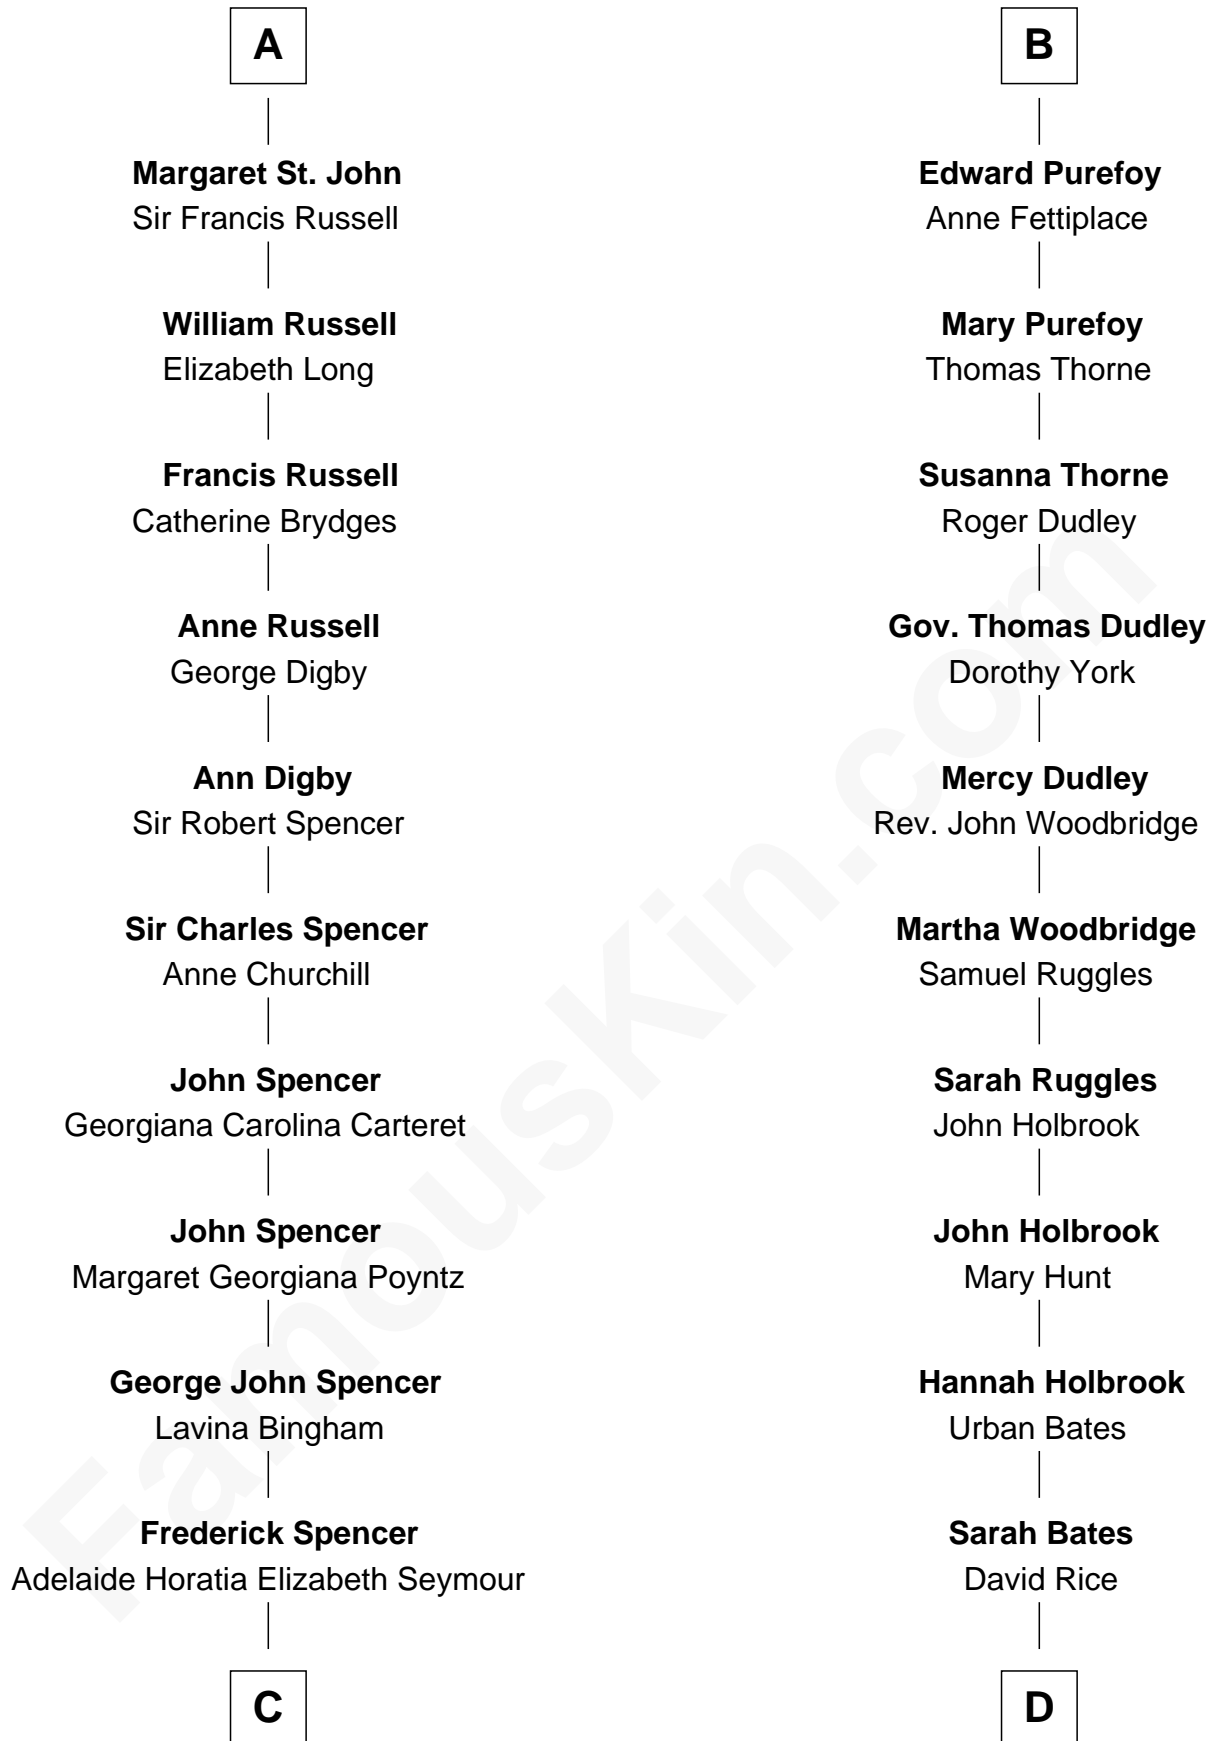

FamousKin.com

Relationship Chart of

Princess Diana

Princess of Wales

18th cousin 2 times removed of

William Marsh Rice
Founder of Rice University

Sir Robert de Bois
Christian le Latimer

FamousKin.com