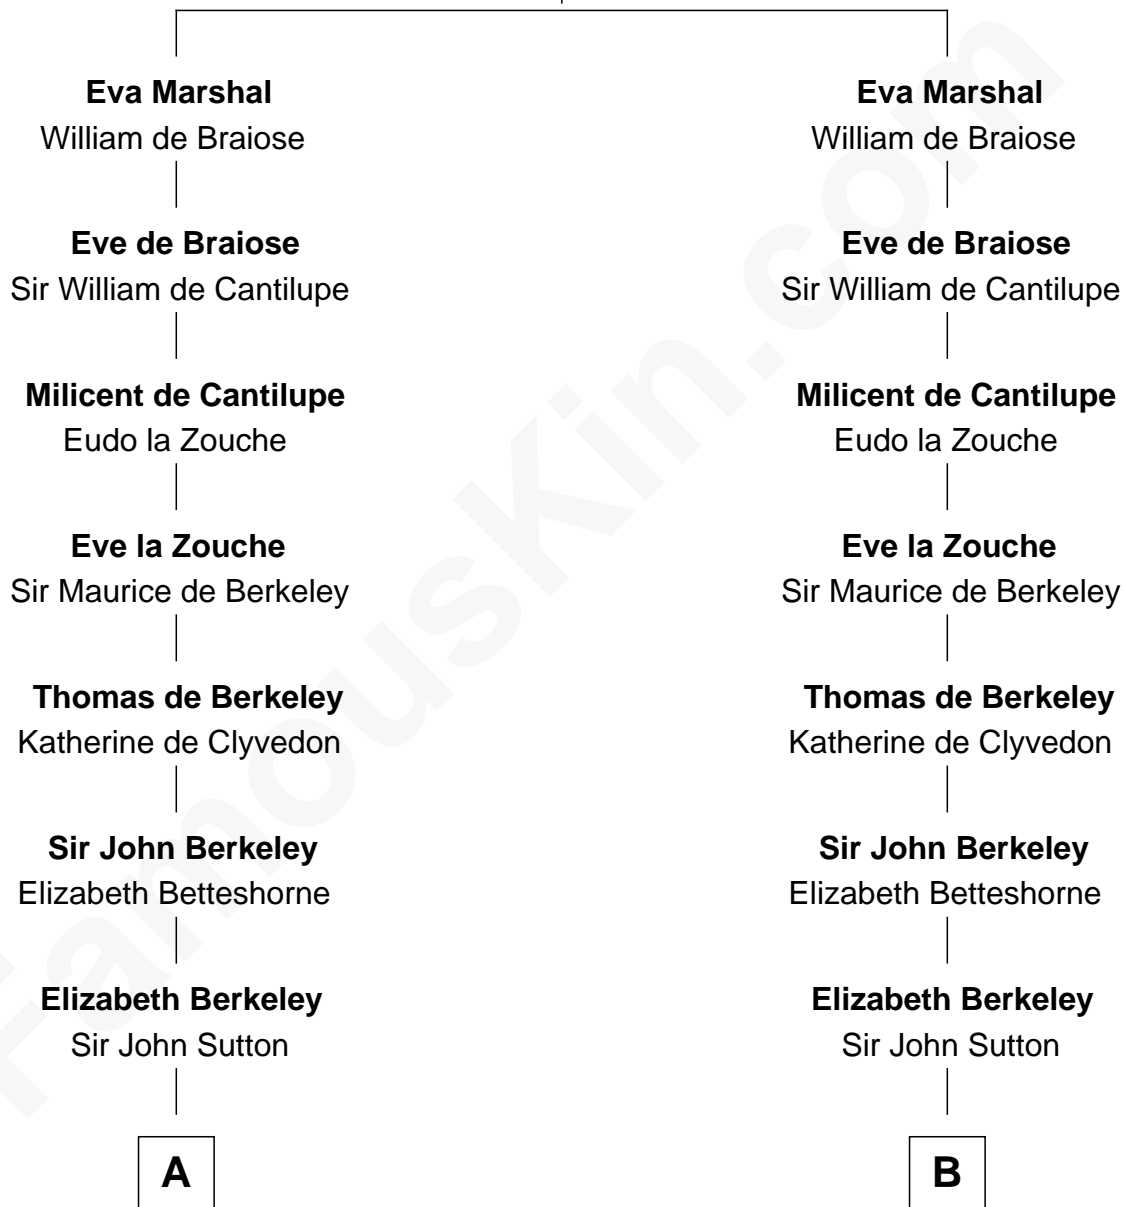

FamousKin.com Relationship Chart of

Princess Diana

Princess of Wales

20th cousin 1 time removed of

William Marsh Rice

Founder of Rice University

Sir William Marshal

Isabel de Clare

C

Adelaide Horatia Elizabeth Seymour

Frederick Spencer

Charles Robert Spencer

Margaret Baring

Albert Edward John Spencer

Cynthia Elinor Beatrix Hamilton

Edward John Spencer