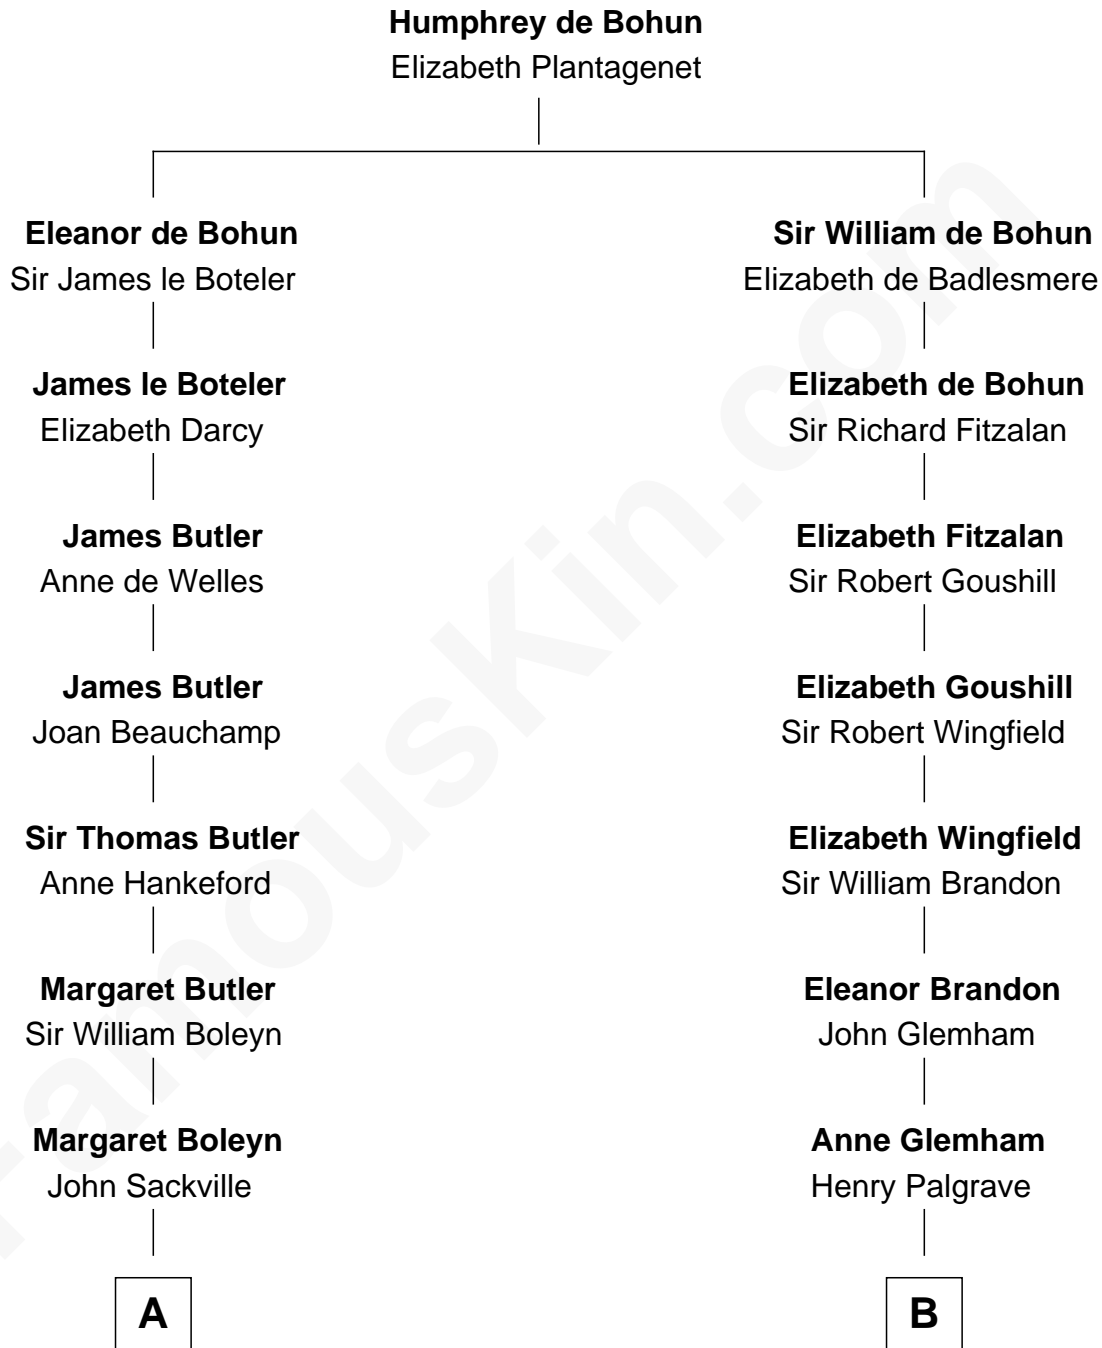

FamousKin.com

Relationship Chart of

Princess Diana

Princess of Wales

17th cousin 3 times removed of

William Marsh Rice
Founder of Rice University

C

—
Charles Robert Spencer

Margaret Baring

—
Albert Edward John Spencer

Cynthia Elinor Beatrix Hamilton

—
Edward John Spencer

Frances Ruth Burke Roche

—
Princess Diana

Princess of Wales

FamousKin.com