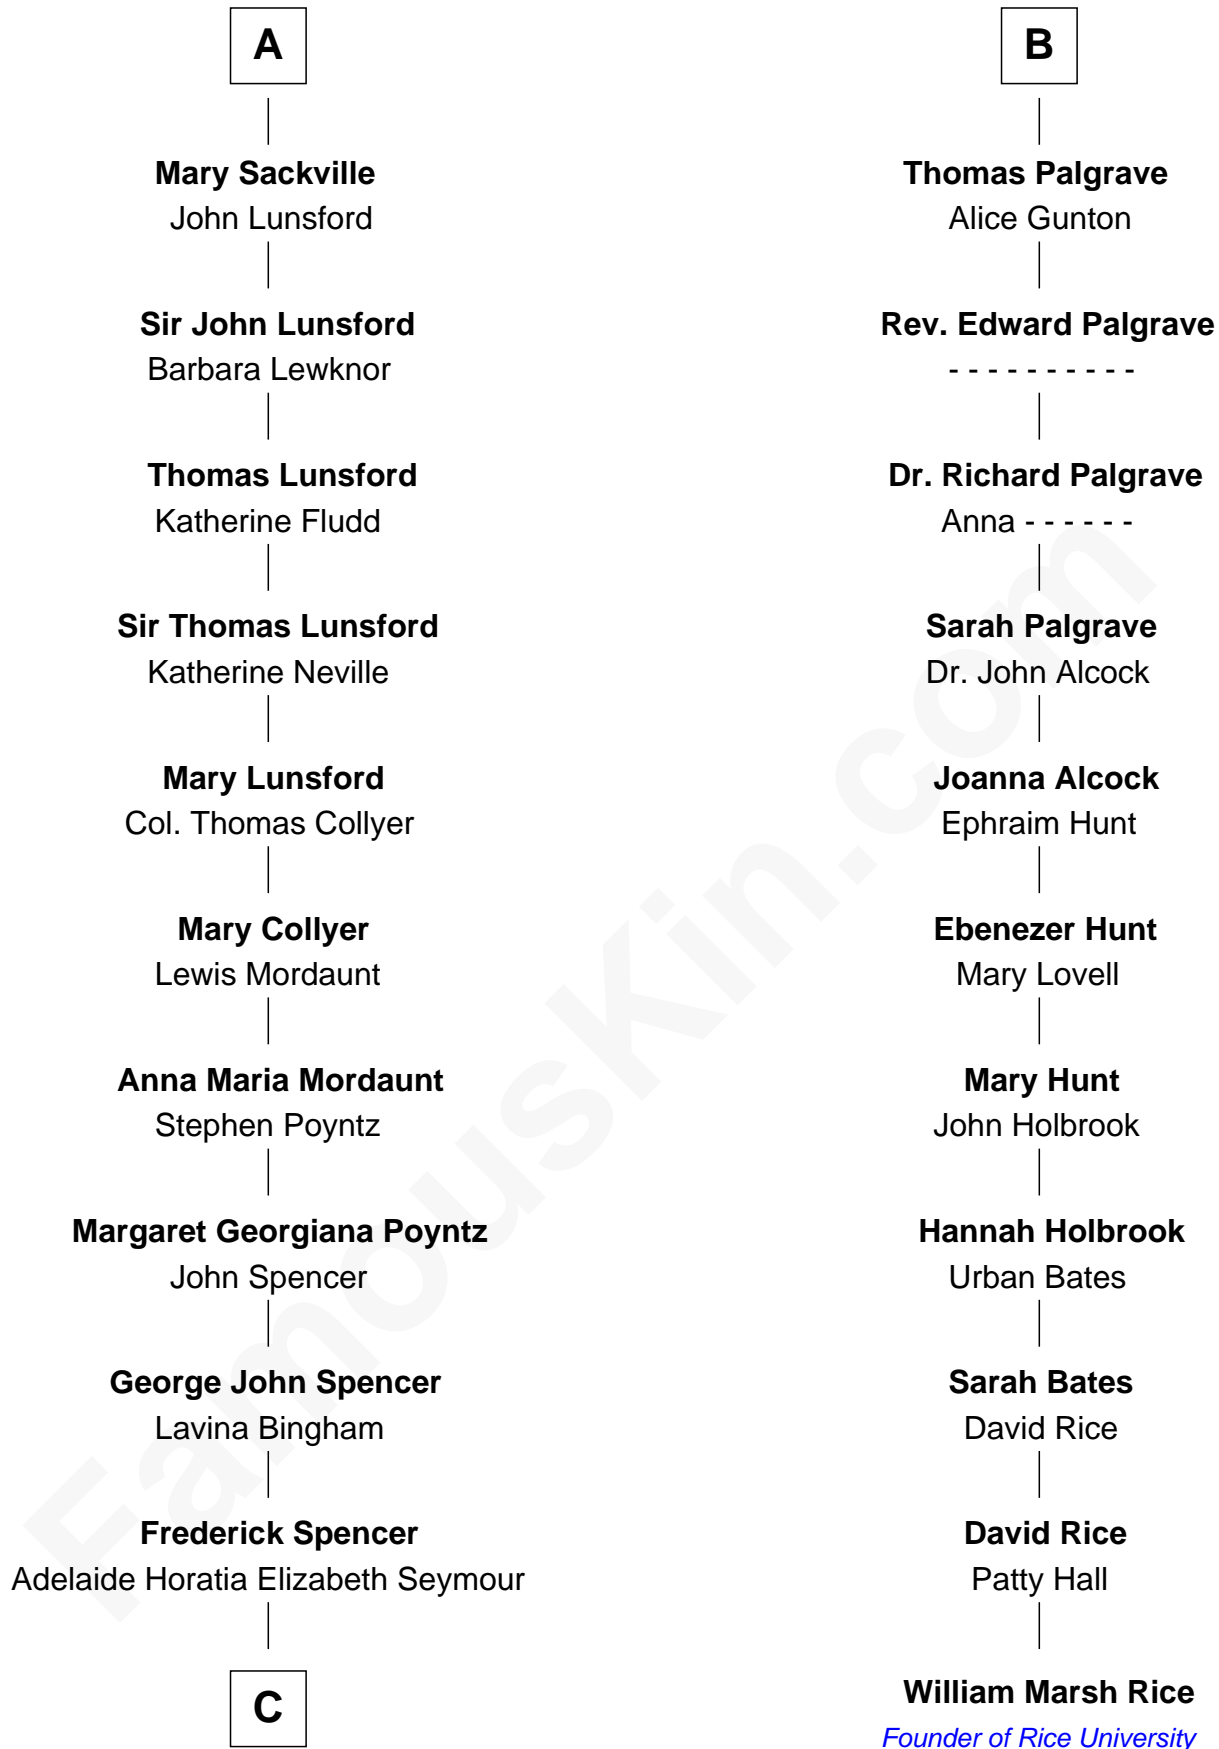

FamousKin.com

Relationship Chart of

Princess Diana

Princess of Wales

17th cousin 3 times removed of

William Marsh Rice
Founder of Rice University

C

—
Charles Robert Spencer

Margaret Baring

—
Albert Edward John Spencer

Cynthia Elinor Beatrix Hamilton

—
Edward John Spencer

Frances Ruth Burke Roche

—
Princess Diana

Princess of Wales

FamousKin.com