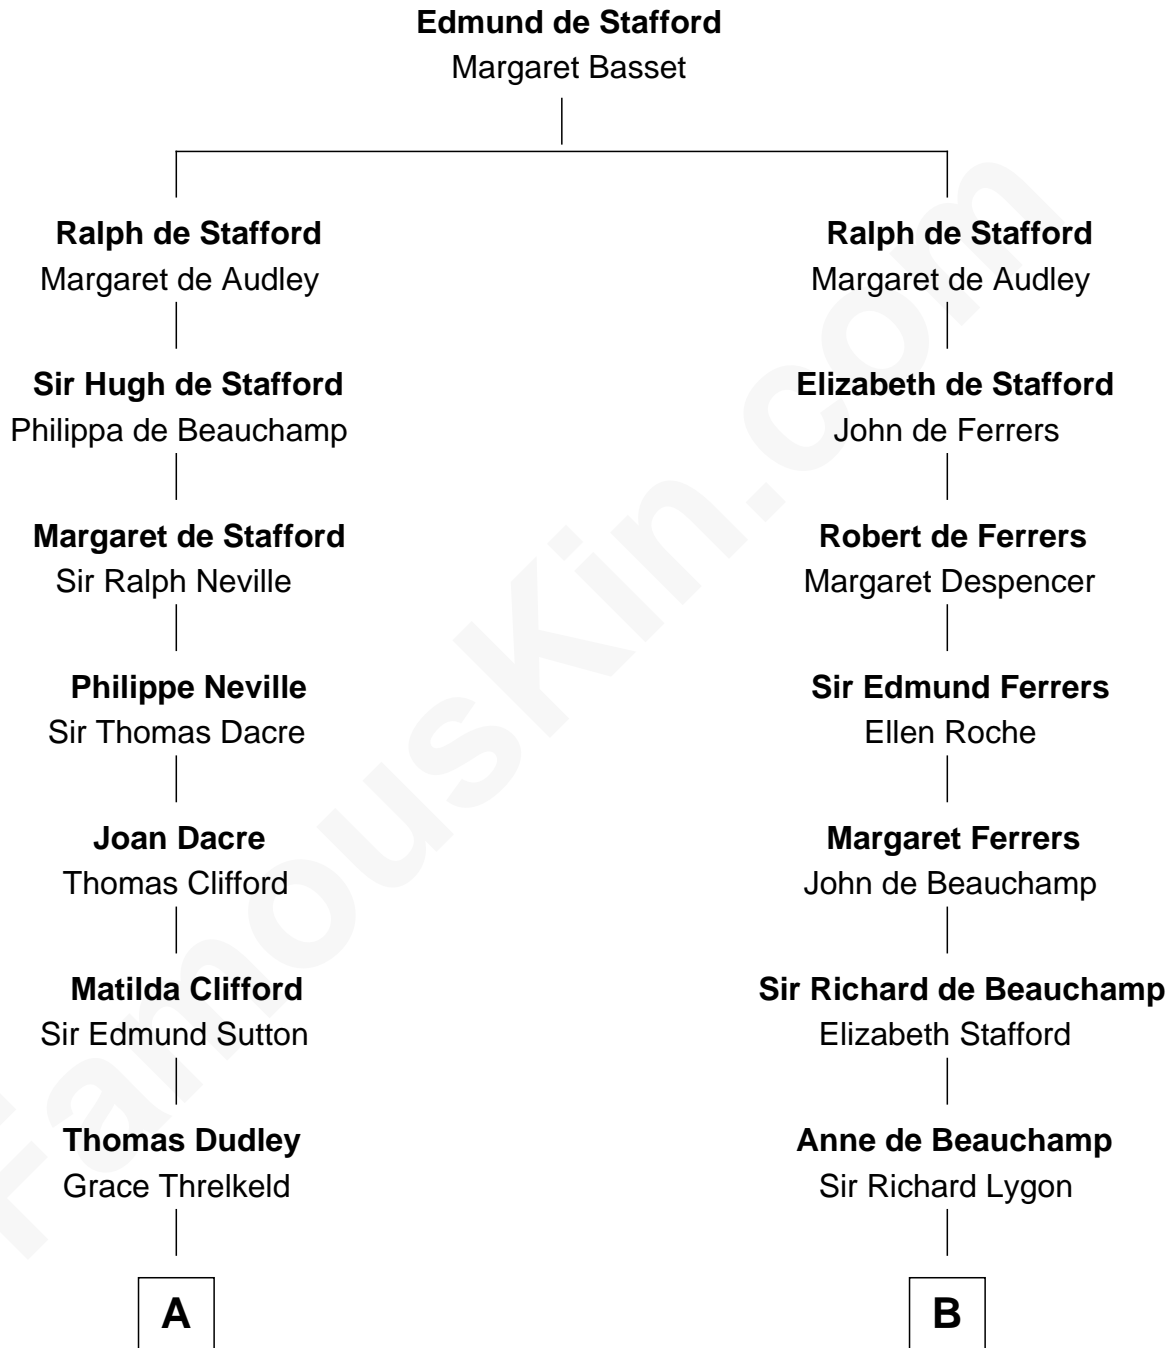

FamousKin.com

Relationship Chart of

Princess Diana

Princess of Wales

19th cousin 2 times removed of

General George C. Marshall

Author of "The Marshall Plan"

C

Albert Edward John Spencer
Cynthia Elinor Beatrix Hamilton

Edward John Spencer
Frances Ruth Burke Roche

Princess Diana
Princess of Wales

D

Nicholas Taliaferro
Ann Champe Taliaferro

Matilda Battaile Taliaferro
Martin Marshall