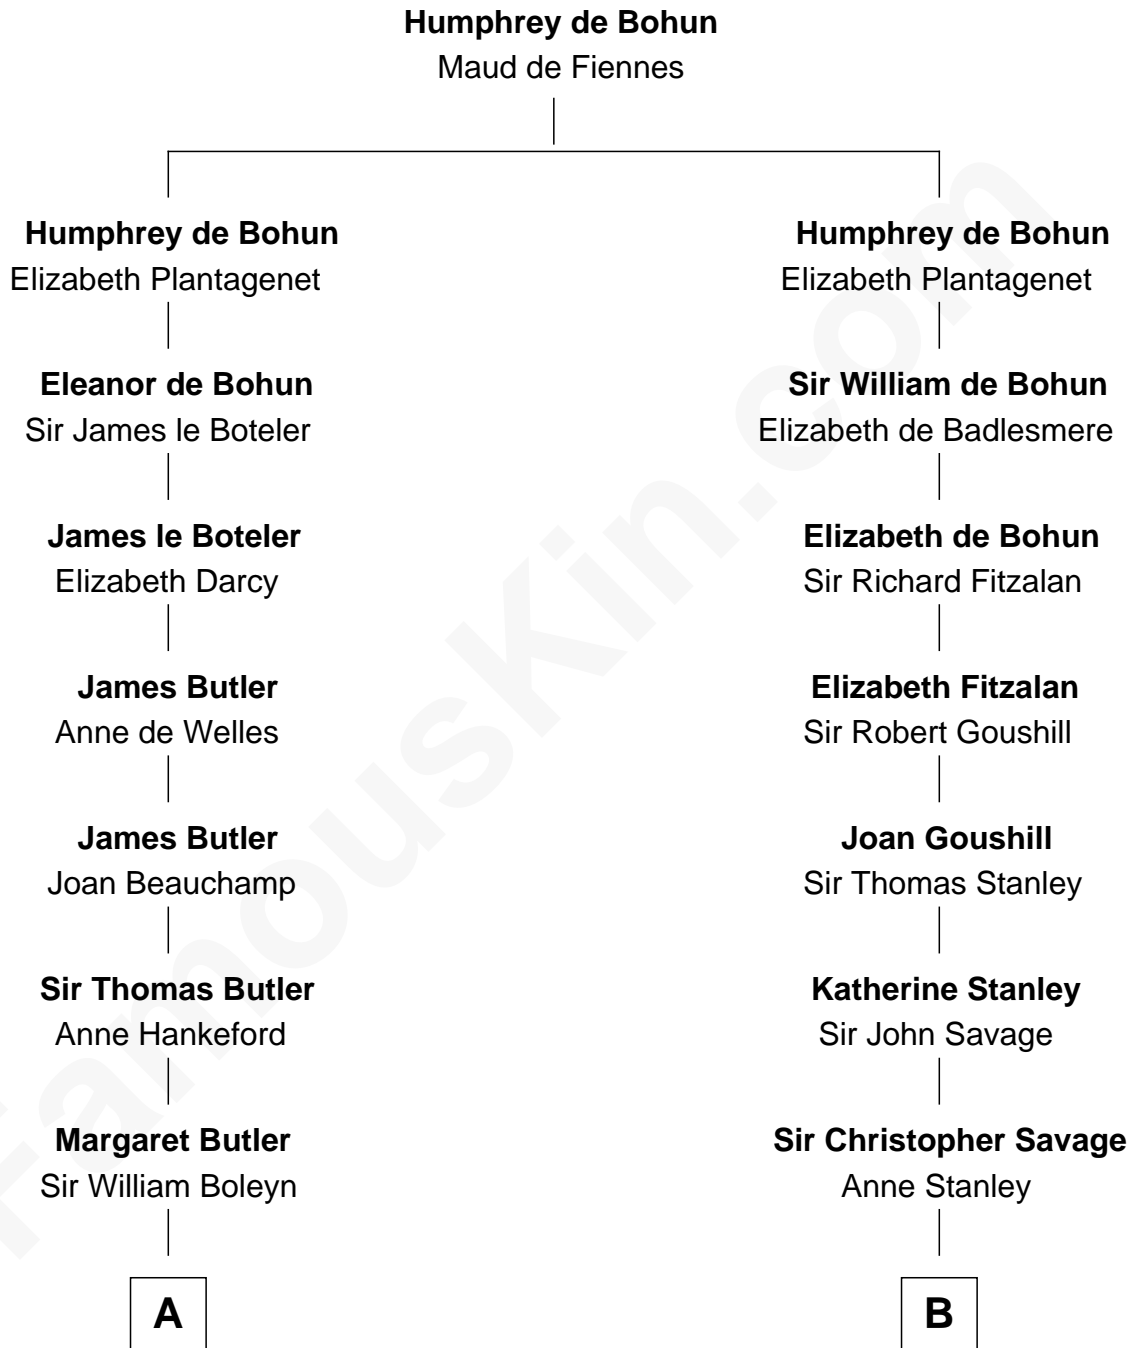

FamousKin.com

Relationship Chart of

Princess Diana

Princess of Wales

20th cousin 1 time removed of

General George C. Marshall

Author of "The Marshall Plan"

C

Frederick Spencer

Adelaide Horatia Elizabeth Seymour

Charles Robert Spencer

Margaret Baring

Albert Edward John Spencer

Cynthia Elinor Beatrix Hamilton

Edward John Spencer

Frances Ruth Burke Roche

Princess Diana

Princess of Wales

D

Matilda Battaile Taliaferro

Martin Marshall

William Champe Marshall

Susan Myers

George Catlett Marshall