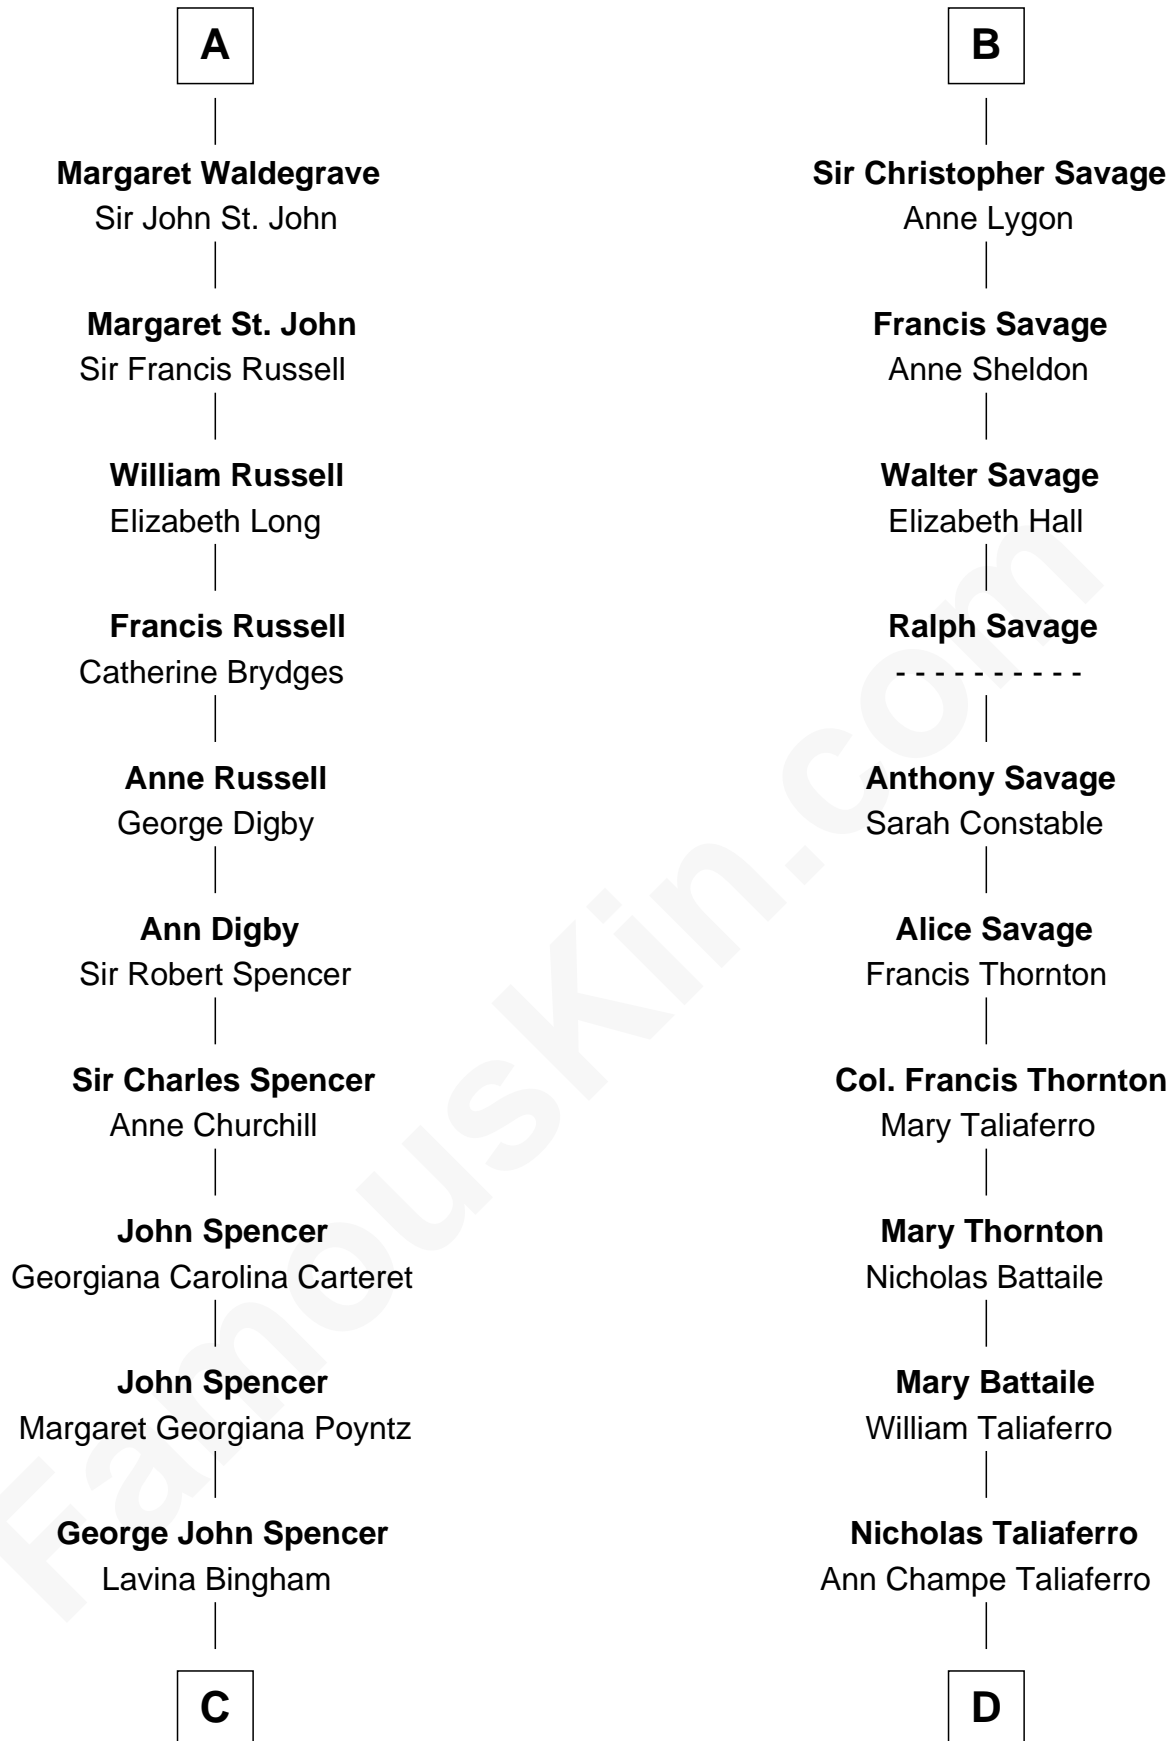

FamousKin.com
Relationship Chart of
Princess Diana
Princess of Wales

20th cousin 1 time removed of
General George C. Marshall
Author of "The Marshall Plan"

Gunselm de Badlesmere

Bartholomew de Badlesmere

Sir Roger Wentworth

Henry Wentworth

Elizabeth Howard

Margery Wentworth

Sir William Waldegrave

A

Bartholomew de Badlesmere

Margaret de Clare

Elizabeth de Badlesmere

Sir William de Bohun

Elizabeth de Bohun

Sir Richard Fitzalan

Elizabeth Fitzalan

Sir Robert Goushill

Joan Goushill

Sir Thomas Stanley

Katherine Stanley

Sir John Savage

Sir Christopher Savage

Anne Stanley

B

C

Frederick Spencer

Adelaide Horatia Elizabeth Seymour