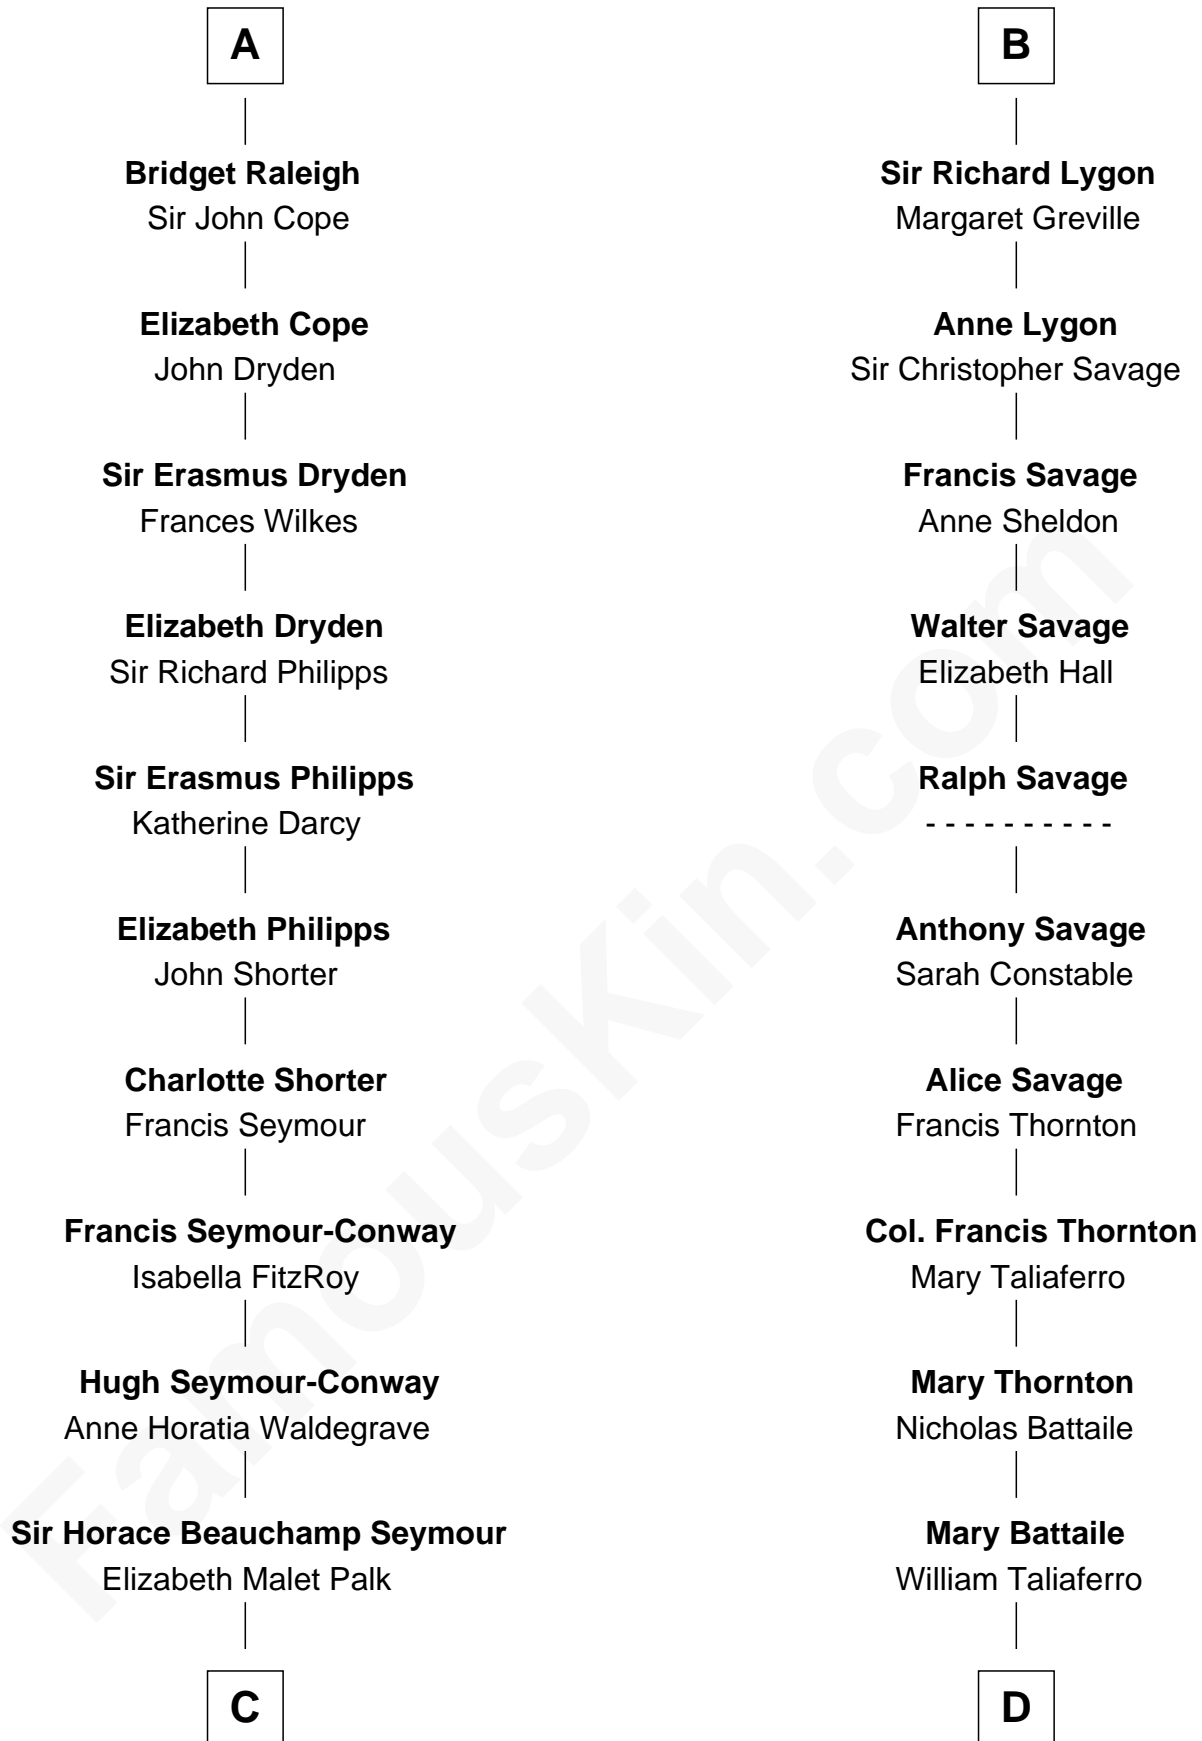

FamousKin.com Relationship Chart of

Princess Diana

Princess of Wales

21st cousin of

General George C. Marshall

Author of "The Marshall Plan"

Sir William de Ferrers

Anne de Ferrers
Sir Edward le Despencer

Edward Despencer
Elizabeth Burghersh

Margaret Despencer
Robert de Ferrers

Phillippa Ferrers
Sir Thomas Greene

Elizabeth Greene
William Raleigh

Sir Edward Raleigh
Margaret Verney

Sir Edward Raleigh
Anne Chamberlayne

A

Anne de Ferrers
Sir Edward le Despencer

Edward Despencer
Elizabeth Burghersh

Margaret Despencer
Robert de Ferrers

Sir Edmund Ferrers
Ellen Roche

Margaret Ferrers
John de Beauchamp

Sir Richard de Beauchamp
Elizabeth Stafford

Anne de Beauchamp
Sir Richard Lygon

B

C

Adelaide Horatia Elizabeth Seymour

Frederick Spencer

Charles Robert Spencer

Margaret Baring

Albert Edward John Spencer