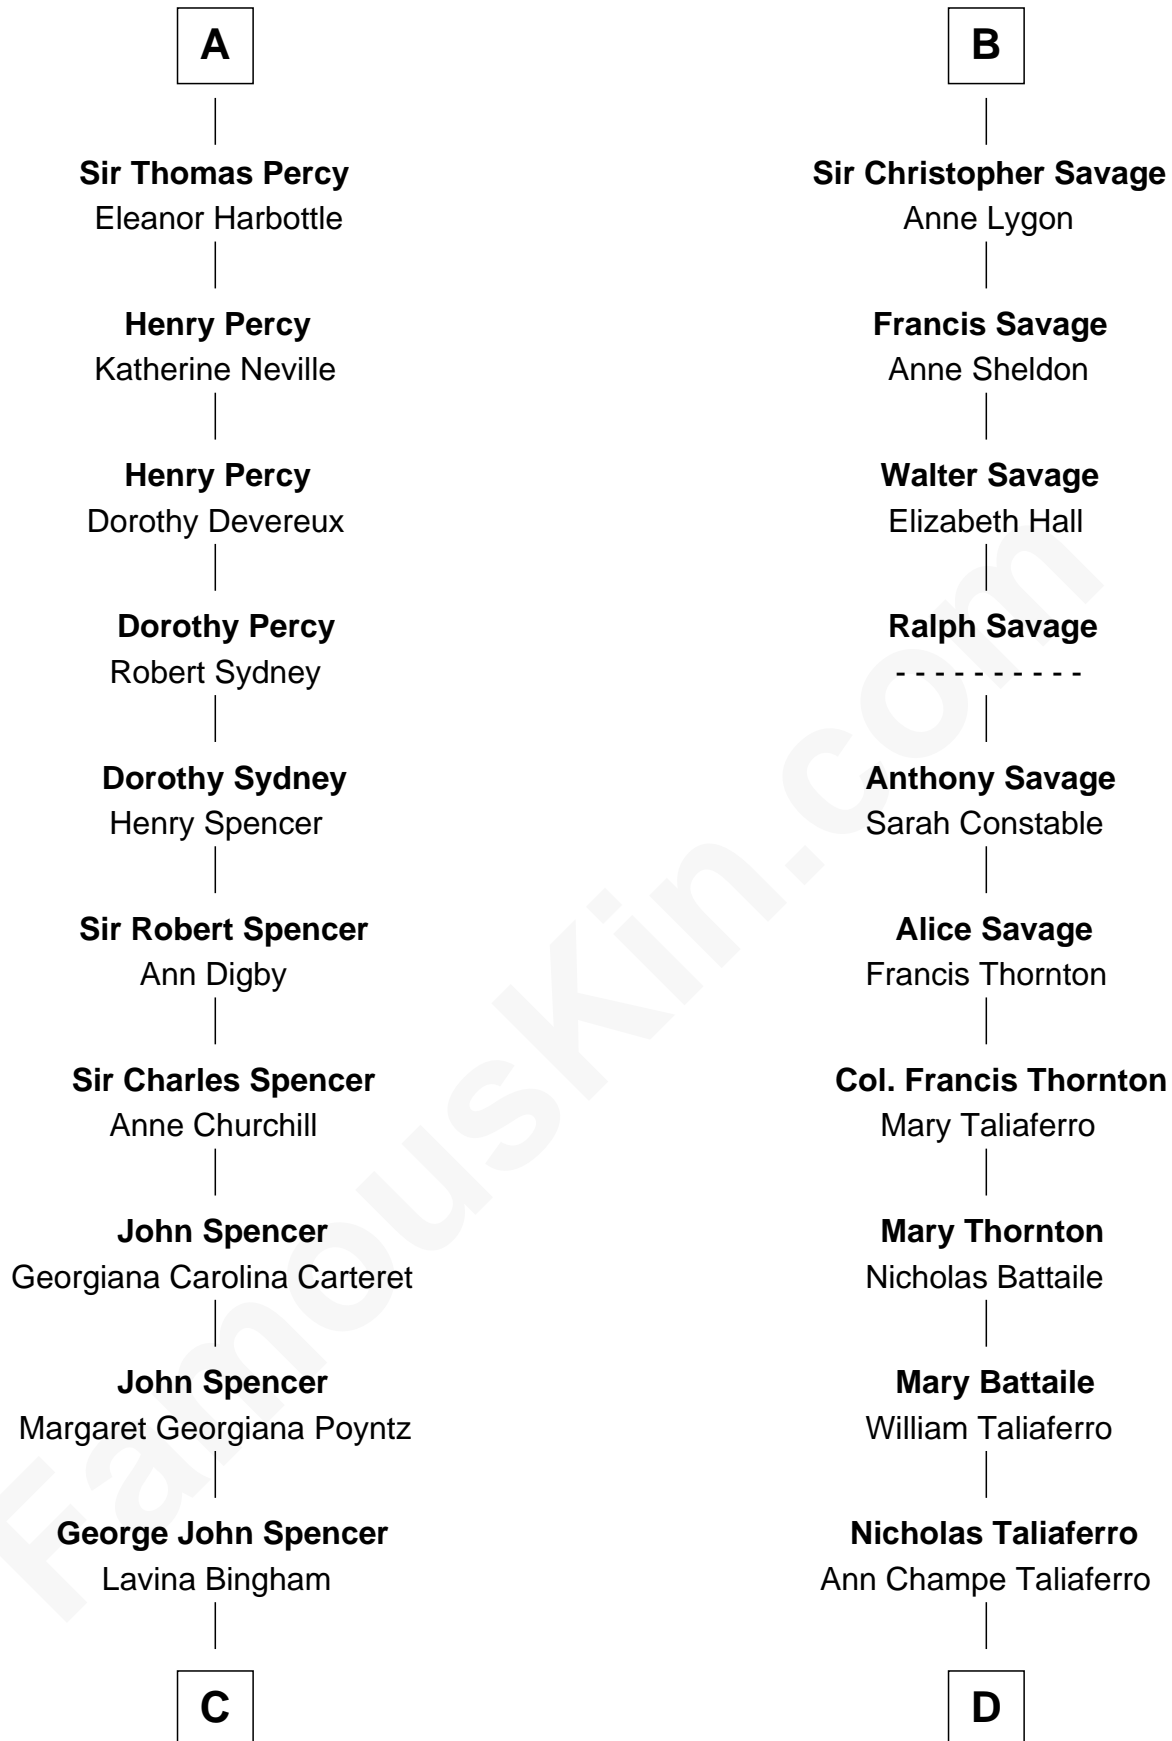

FamousKin.com

Relationship Chart of

Princess Diana

Princess of Wales

20th cousin 1 time removed of

General George C. Marshall

Author of "The Marshall Plan"

C

Frederick Spencer

Adelaide Horatia Elizabeth Seymour

Charles Robert Spencer

Margaret Baring

Albert Edward John Spencer

Cynthia Elinor Beatrix Hamilton

Edward John Spencer

Frances Ruth Burke Roche

Princess Diana

Princess of Wales

D

Matilda Battaile Taliaferro

Martin Marshall

William Champe Marshall

Susan Myers

George Catlett Marshall