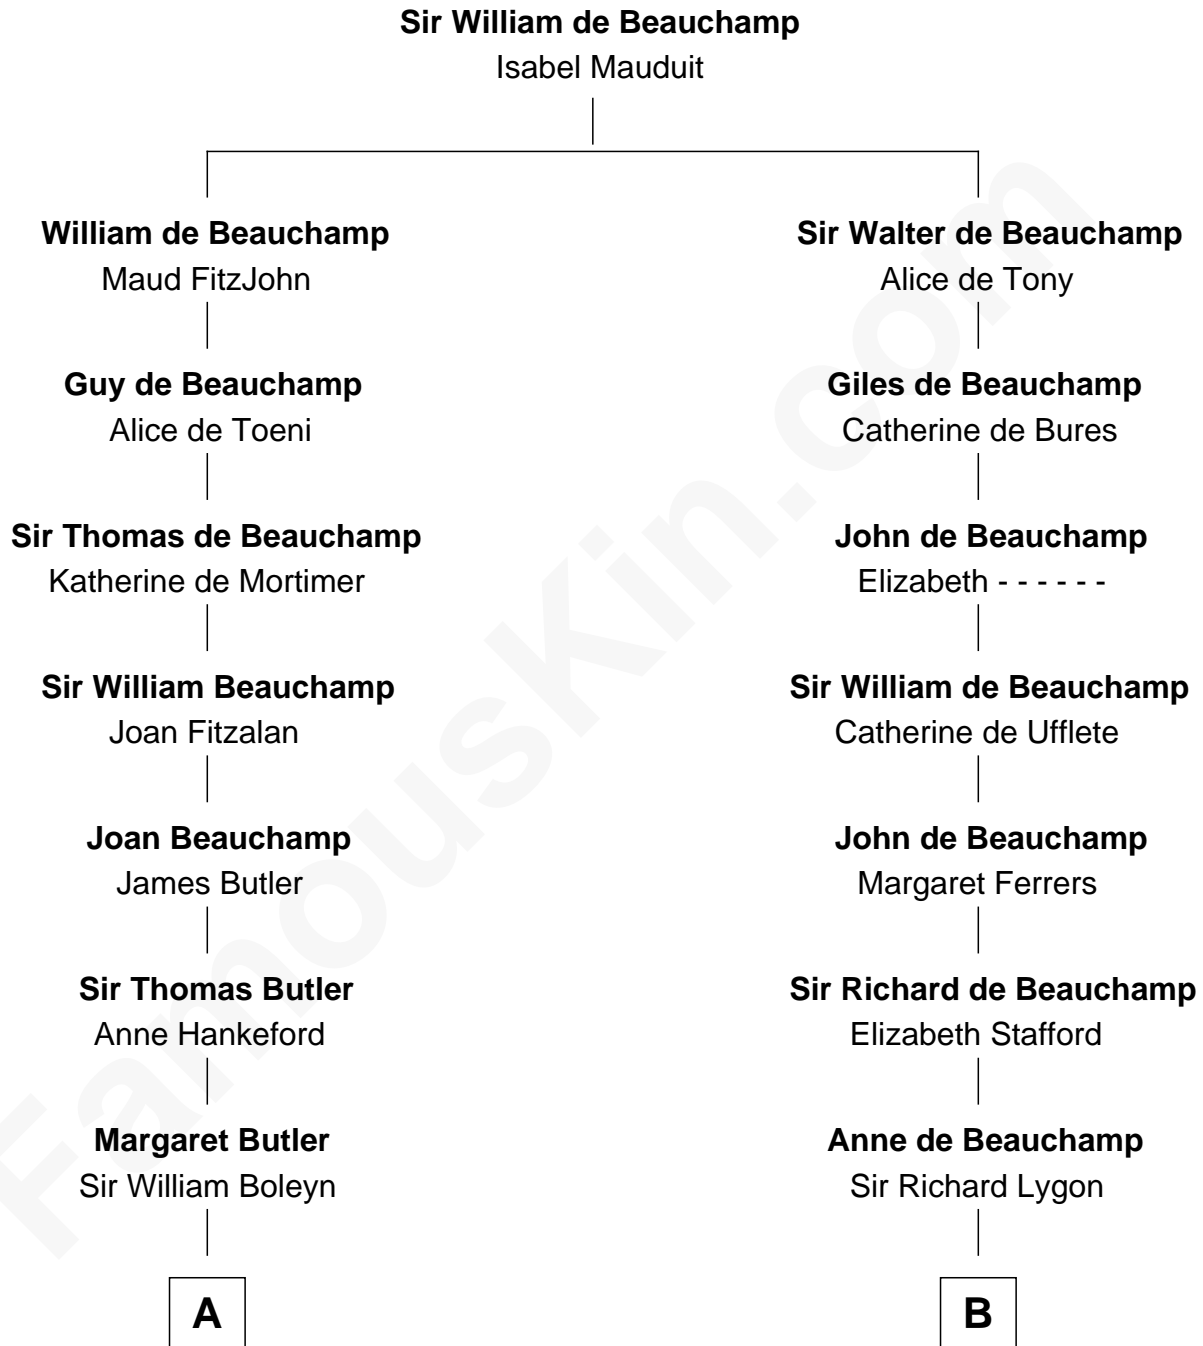

FamousKin.com Relationship Chart of

Princess Diana

Princess of Wales

21st cousin of

General George C. Marshall

Author of "The Marshall Plan"

C

Frederick Spencer

Adelaide Horatia Elizabeth Seymour

Charles Robert Spencer

Margaret Baring

Albert Edward John Spencer

Cynthia Elinor Beatrix Hamilton

Edward John Spencer

Frances Ruth Burke Roche

Princess Diana

Princess of Wales

D

Nicholas Taliaferro

Ann Champe Taliaferro

Matilda Battaile Taliaferro

Martin Marshall

William Champe Marshall

Susan Myers