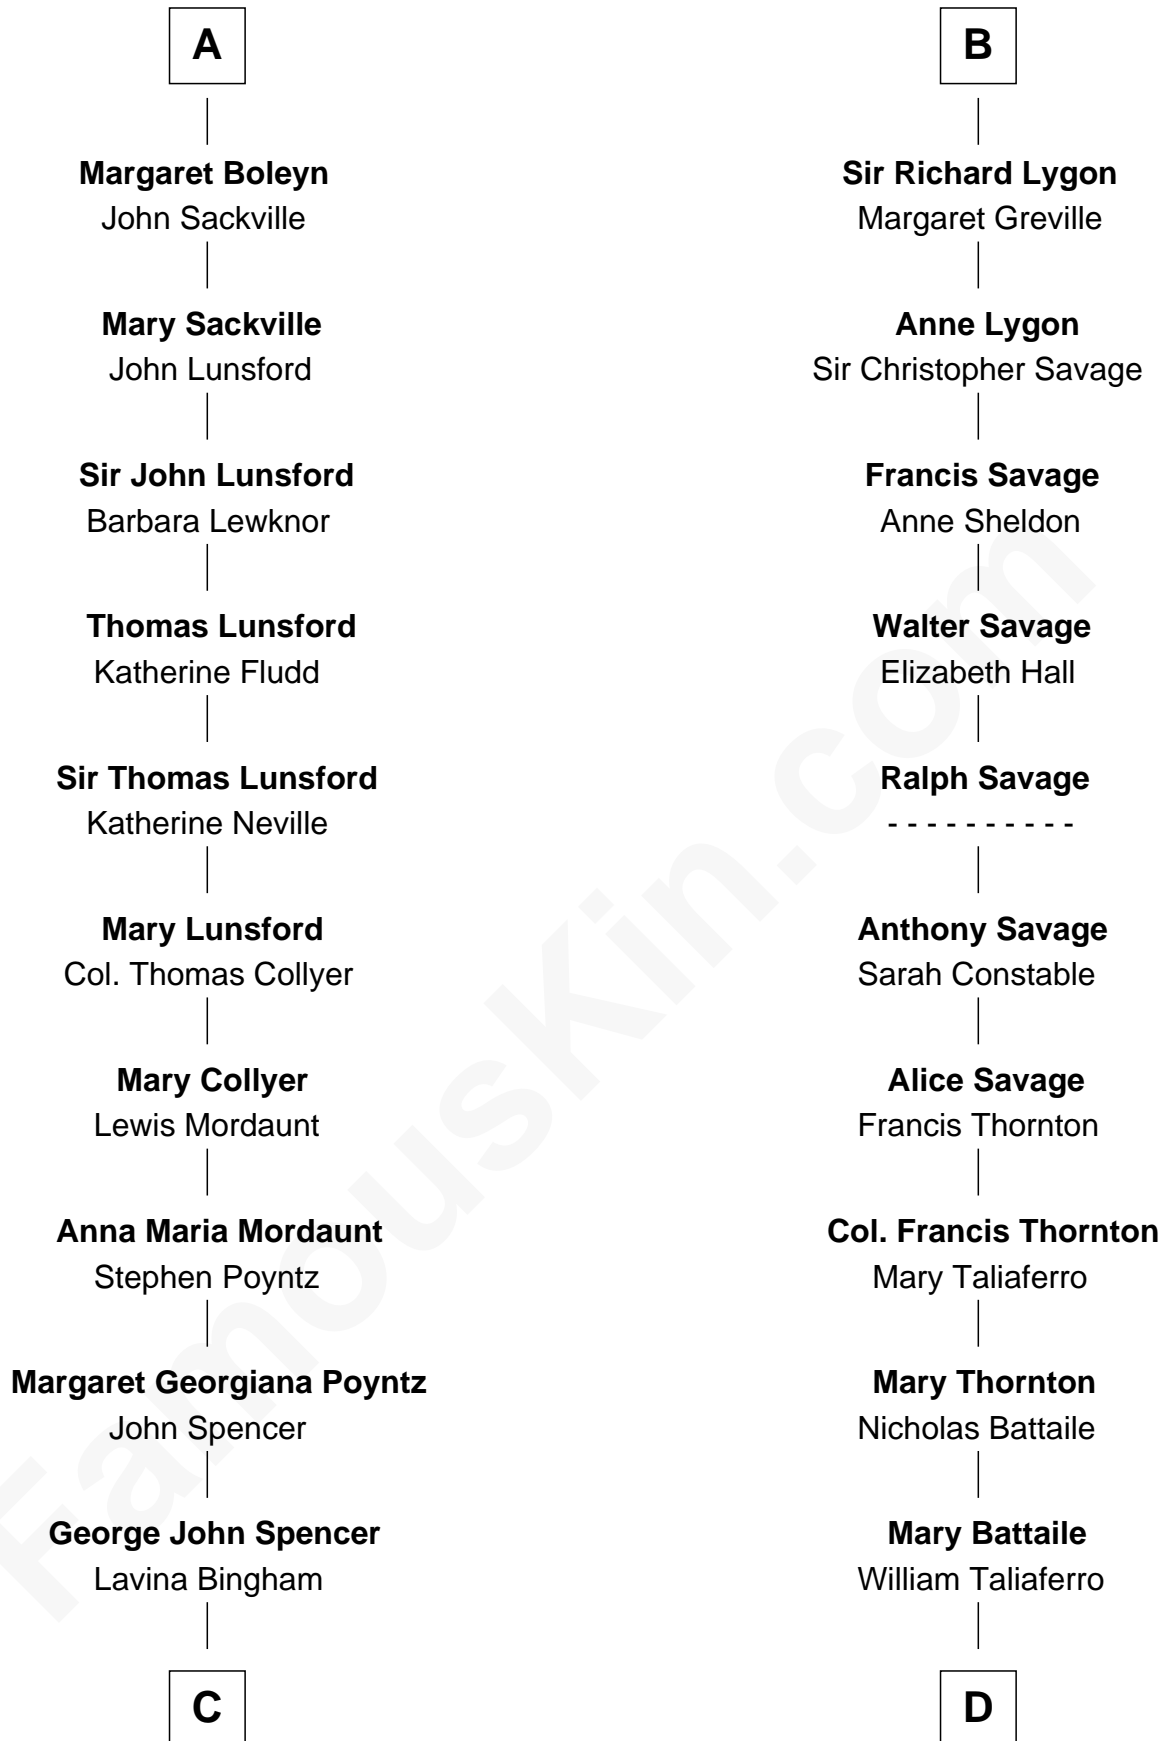

FamousKin.com Relationship Chart of

Princess Diana

Princess of Wales

21st cousin of

General George C. Marshall

Author of "The Marshall Plan"

C

Frederick Spencer

Adelaide Horatia Elizabeth Seymour

Charles Robert Spencer

Margaret Baring

Albert Edward John Spencer

Cynthia Elinor Beatrix Hamilton

Edward John Spencer

Frances Ruth Burke Roche

Princess Diana

Princess of Wales

D

Nicholas Taliaferro

Ann Champe Taliaferro

Matilda Battaile Taliaferro

Martin Marshall

William Champe Marshall

Susan Myers