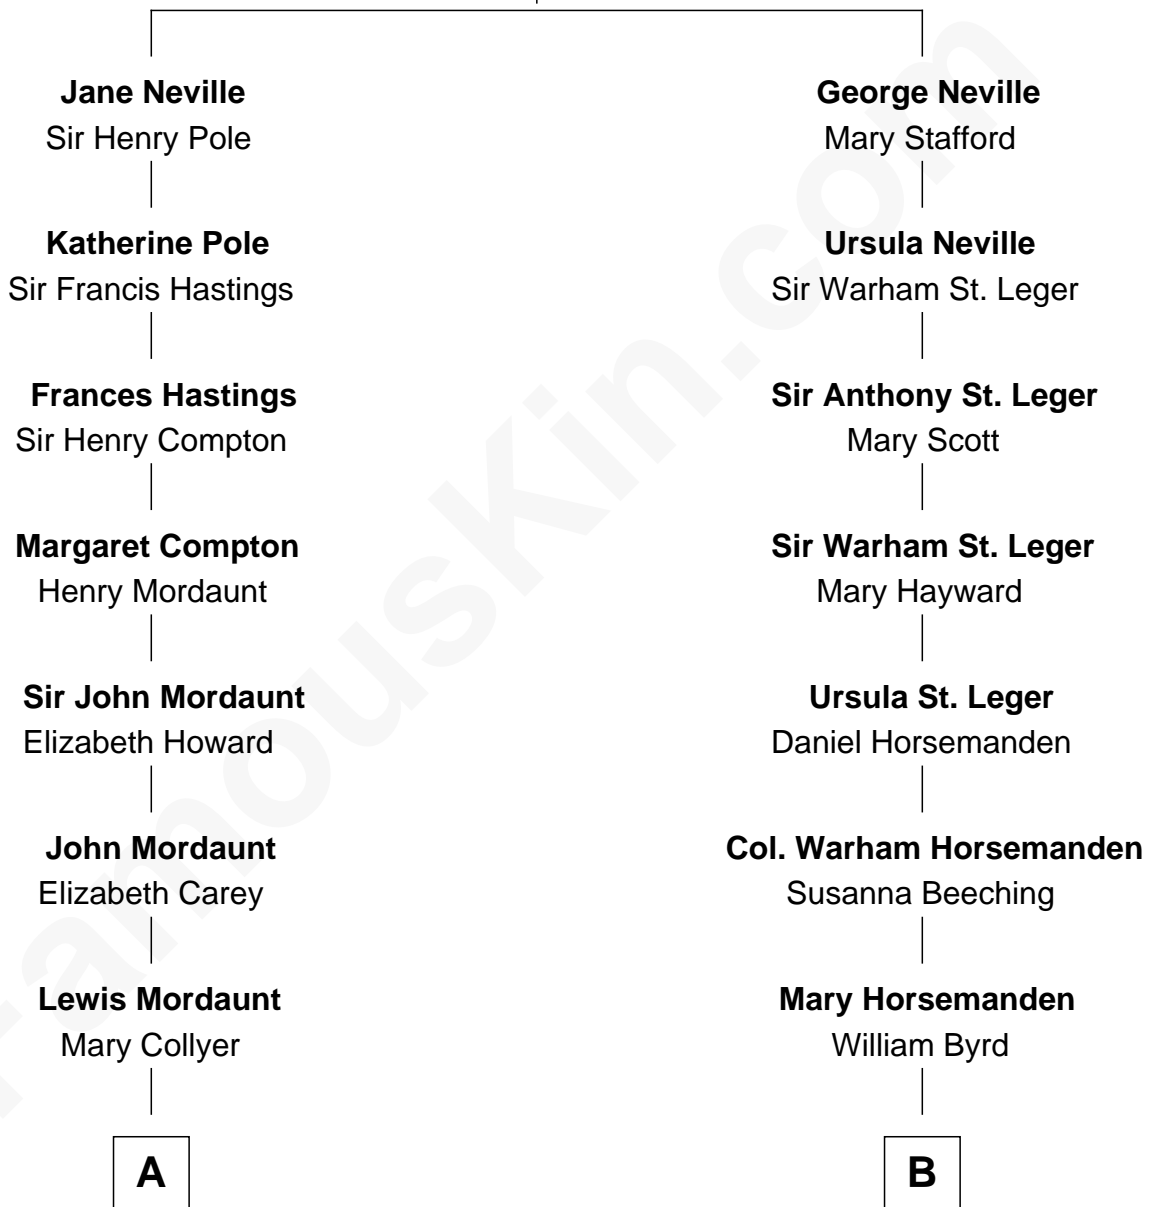

FamousKin.com Relationship Chart of

Princess Diana

Princess of Wales

13th cousin 1 time removed of

Harry F. Byrd

50th Governor of Virginia

Sir George Neville

Margaret Fenne

A

Anna Maria Mordaunt

Stephen Poyntz

Margaret Georgiana Poyntz

John Spencer

George John Spencer

Lavina Bingham

Frederick Spencer

Adelaide Horatia Elizabeth Seymour

Charles Robert Spencer

Margaret Baring

Albert Edward John Spencer

Cynthia Elinor Beatrix Hamilton

Edward John Spencer

Frances Ruth Burke Roche

Princess Diana