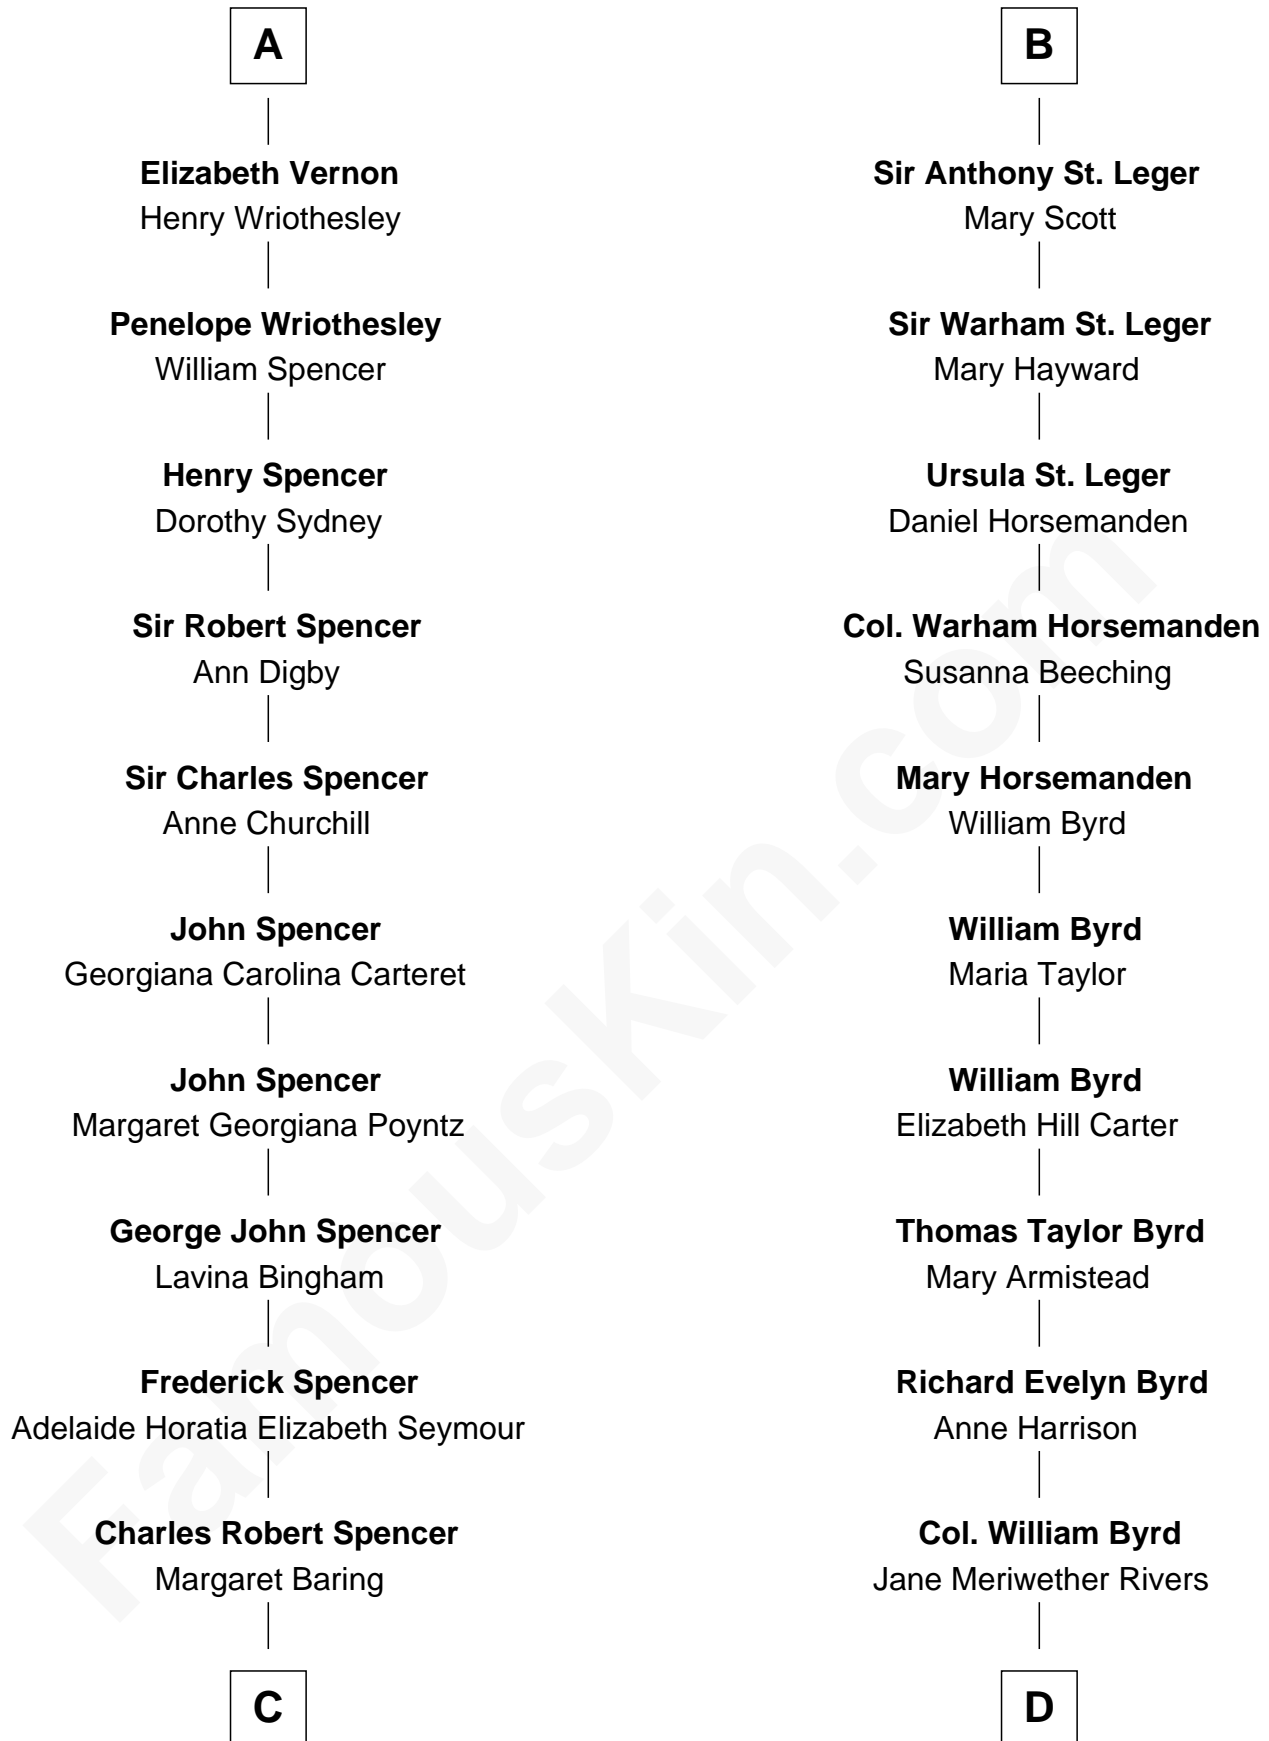

# FamousKin.com Relationship Chart of

**Princess Diana**

*Princess of Wales*

18th cousin 1 time removed of

**Harry F. Byrd**

*50th Governor of Virginia*

**Sir Walter Devereux**

Agnes Crophull

Elizabeth Bromwich

**Sir Walter Devereux**

Elizabeth Merbery

**Anne Devereux**

William Herbert

**Maud Herbert**

Henry Percy

**Eleanor Percy**

Edward Stafford

**Mary Stafford**

George Neville

**Ursula Neville**

Sir Warham St. Leger

**B**

**C**

**Albert Edward John Spencer**  
Cynthia Elinor Beatrix Hamilton

**Edward John Spencer**  
Frances Ruth Burke Roche

**Princess Diana**  
*Princess of Wales*

**D**

**Richard Evelyn Byrd**  
Eleanor Bolling Flood

**Harry F. Byrd**  
*50th Governor of Virginia*

FamousKin.com