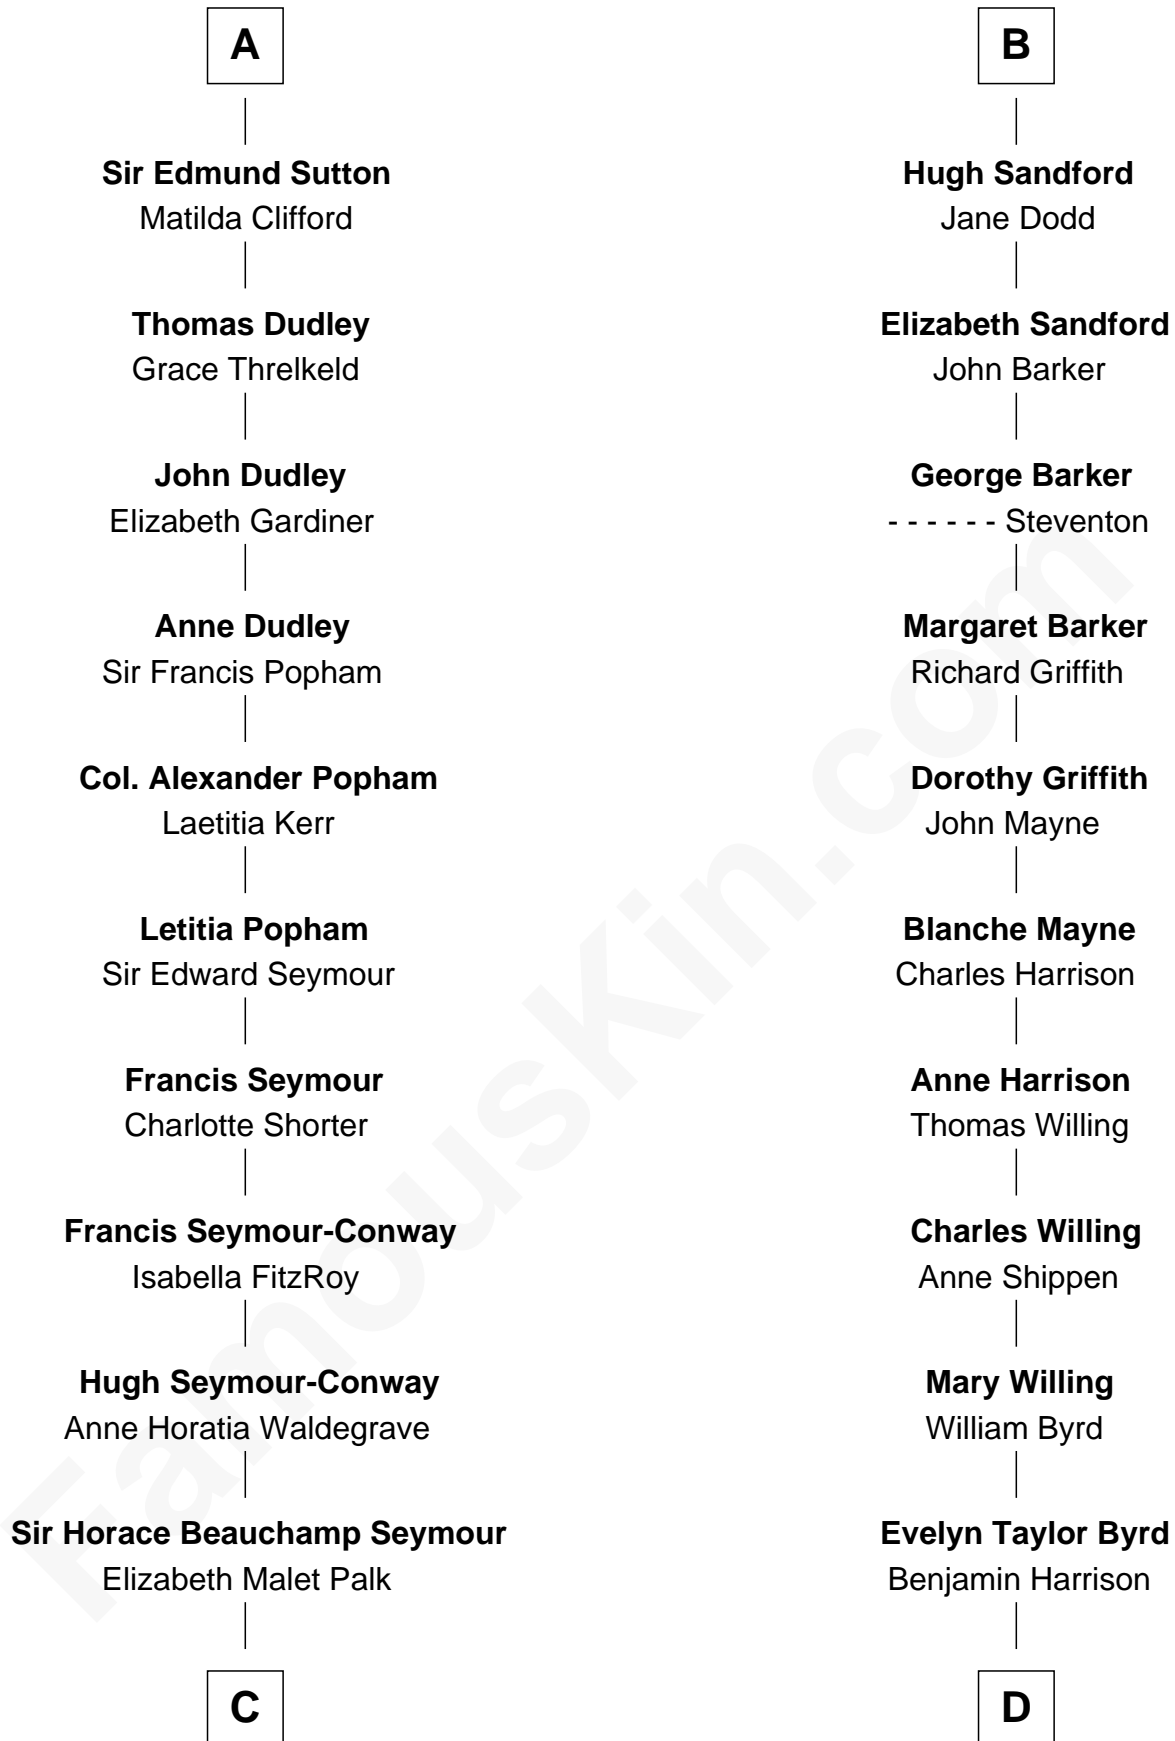

FamousKin.com

Relationship Chart of

Princess Diana

Princess of Wales

20th cousin 1 time removed of

Harry F. Byrd
50th Governor of Virginia

C

Adelaide Horatia Elizabeth Seymour

Frederick Spencer

Charles Robert Spencer

Margaret Baring

Albert Edward John Spencer

Cynthia Elinor Beatrix Hamilton

Edward John Spencer

Frances Ruth Burke Roche

Princess Diana