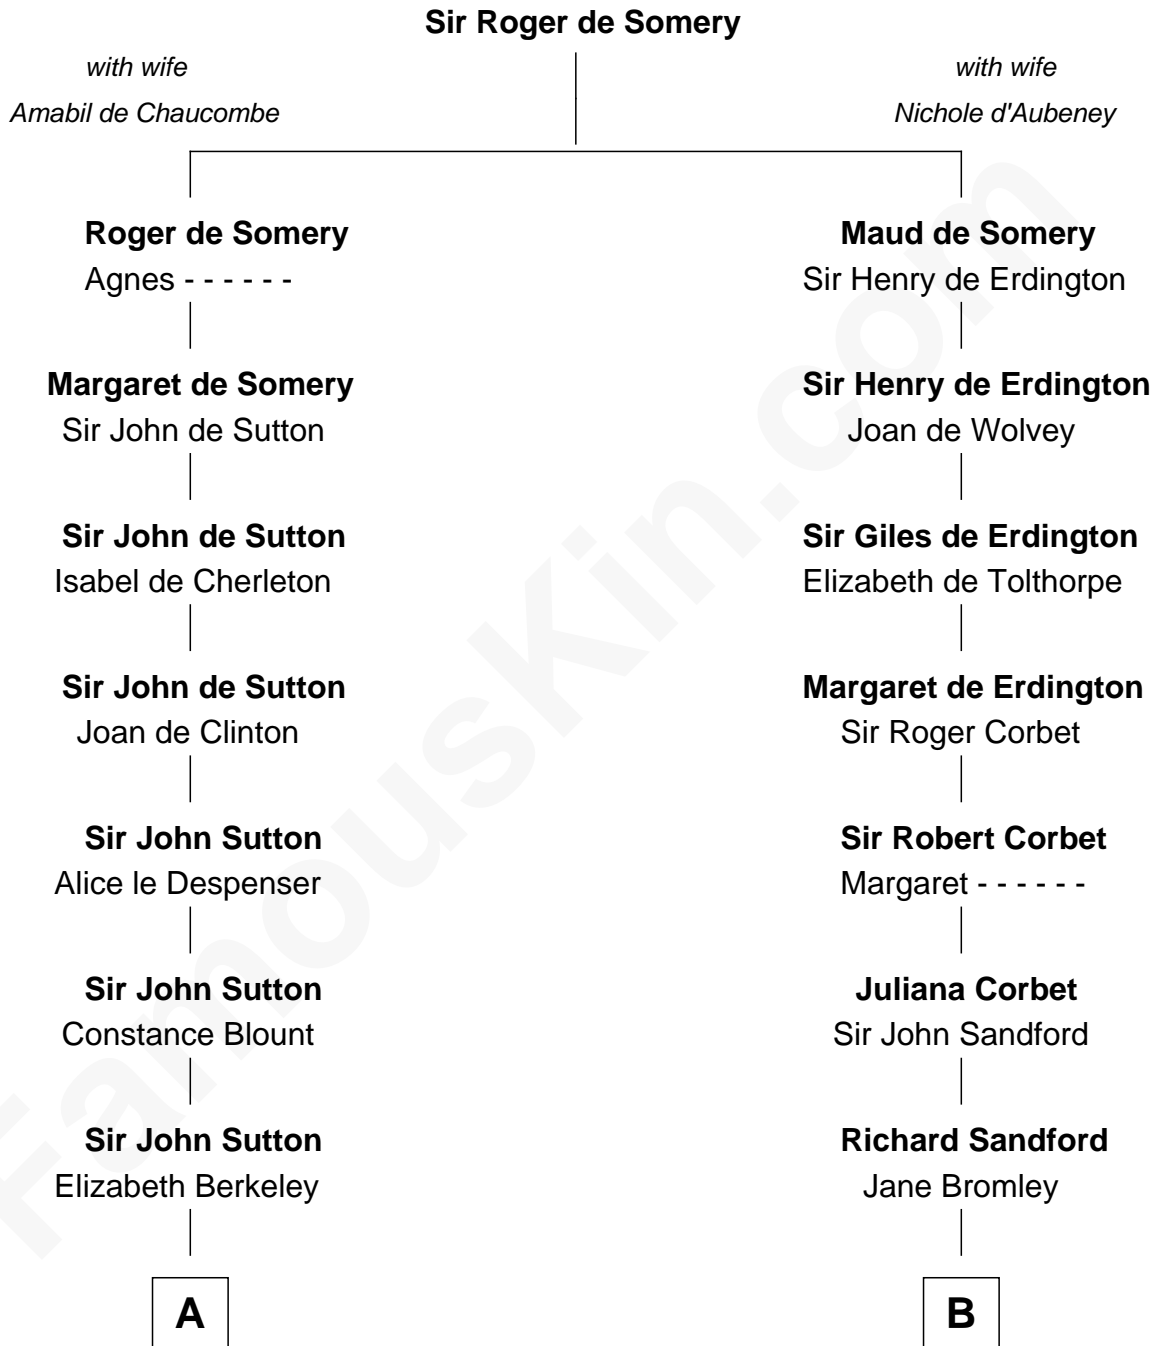

FamousKin.com

Relationship Chart of

Princess Diana

Princess of Wales

20th cousin 1 time removed of

Harry F. Byrd
50th Governor of Virginia

C

Adelaide Horatia Elizabeth Seymour

Frederick Spencer

Charles Robert Spencer

Margaret Baring

Albert Edward John Spencer

Cynthia Elinor Beatrix Hamilton

Edward John Spencer

Frances Ruth Burke Roche

Princess Diana