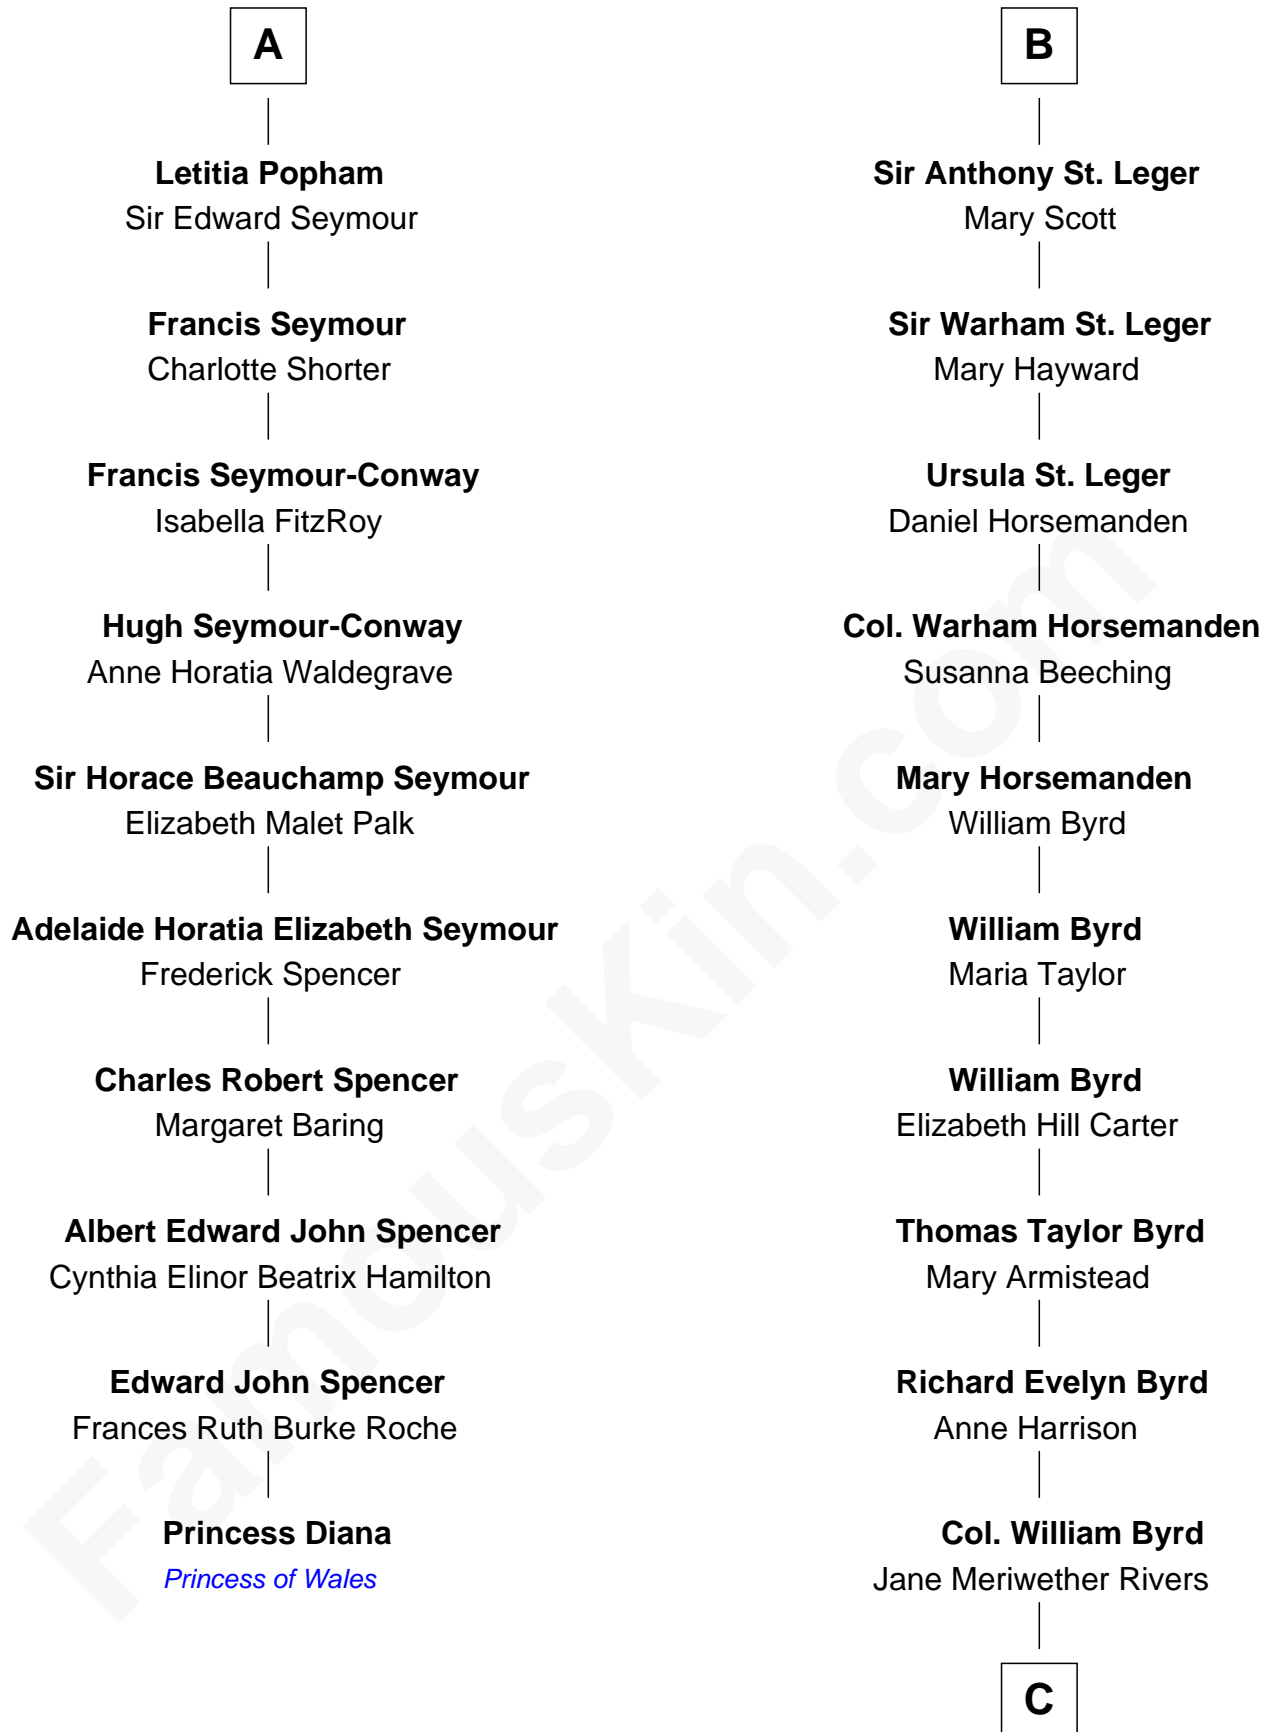

# FamousKin.com Relationship Chart of

**Princess Diana**

*Princess of Wales*

16th cousin 2 times removed of

**Harry F. Byrd**

*50th Governor of Virginia*

**Sir John de Betteshorne**

C

Richard Evelyn Byrd  
Eleanor Bolling Flood

Harry F. Byrd  
*50th Governor of Virginia*

FamousKin.com