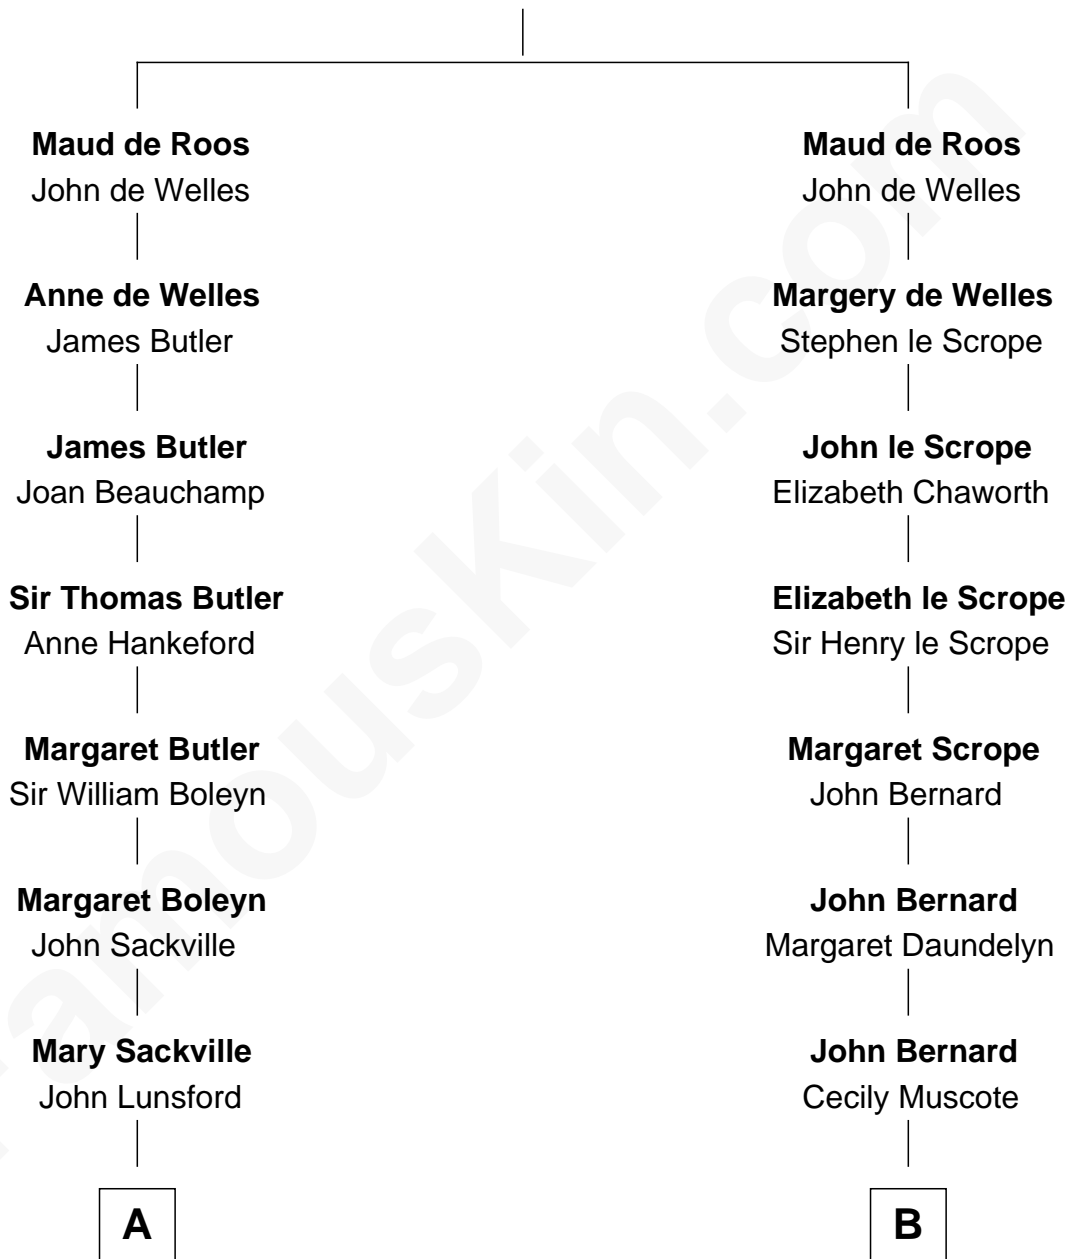

FamousKin.com Relationship Chart of

Princess Diana

Princess of Wales

17th cousin 2 times removed of

Harry F. Byrd

50th Governor of Virginia

Sir William de Ros
Margery de Badlesmere

C

—
Albert Edward John Spencer
Cynthia Elinor Beatrix Hamilton

—
Edward John Spencer
Frances Ruth Burke Roche

—
Princess Diana
Princess of Wales

FamousKin.com