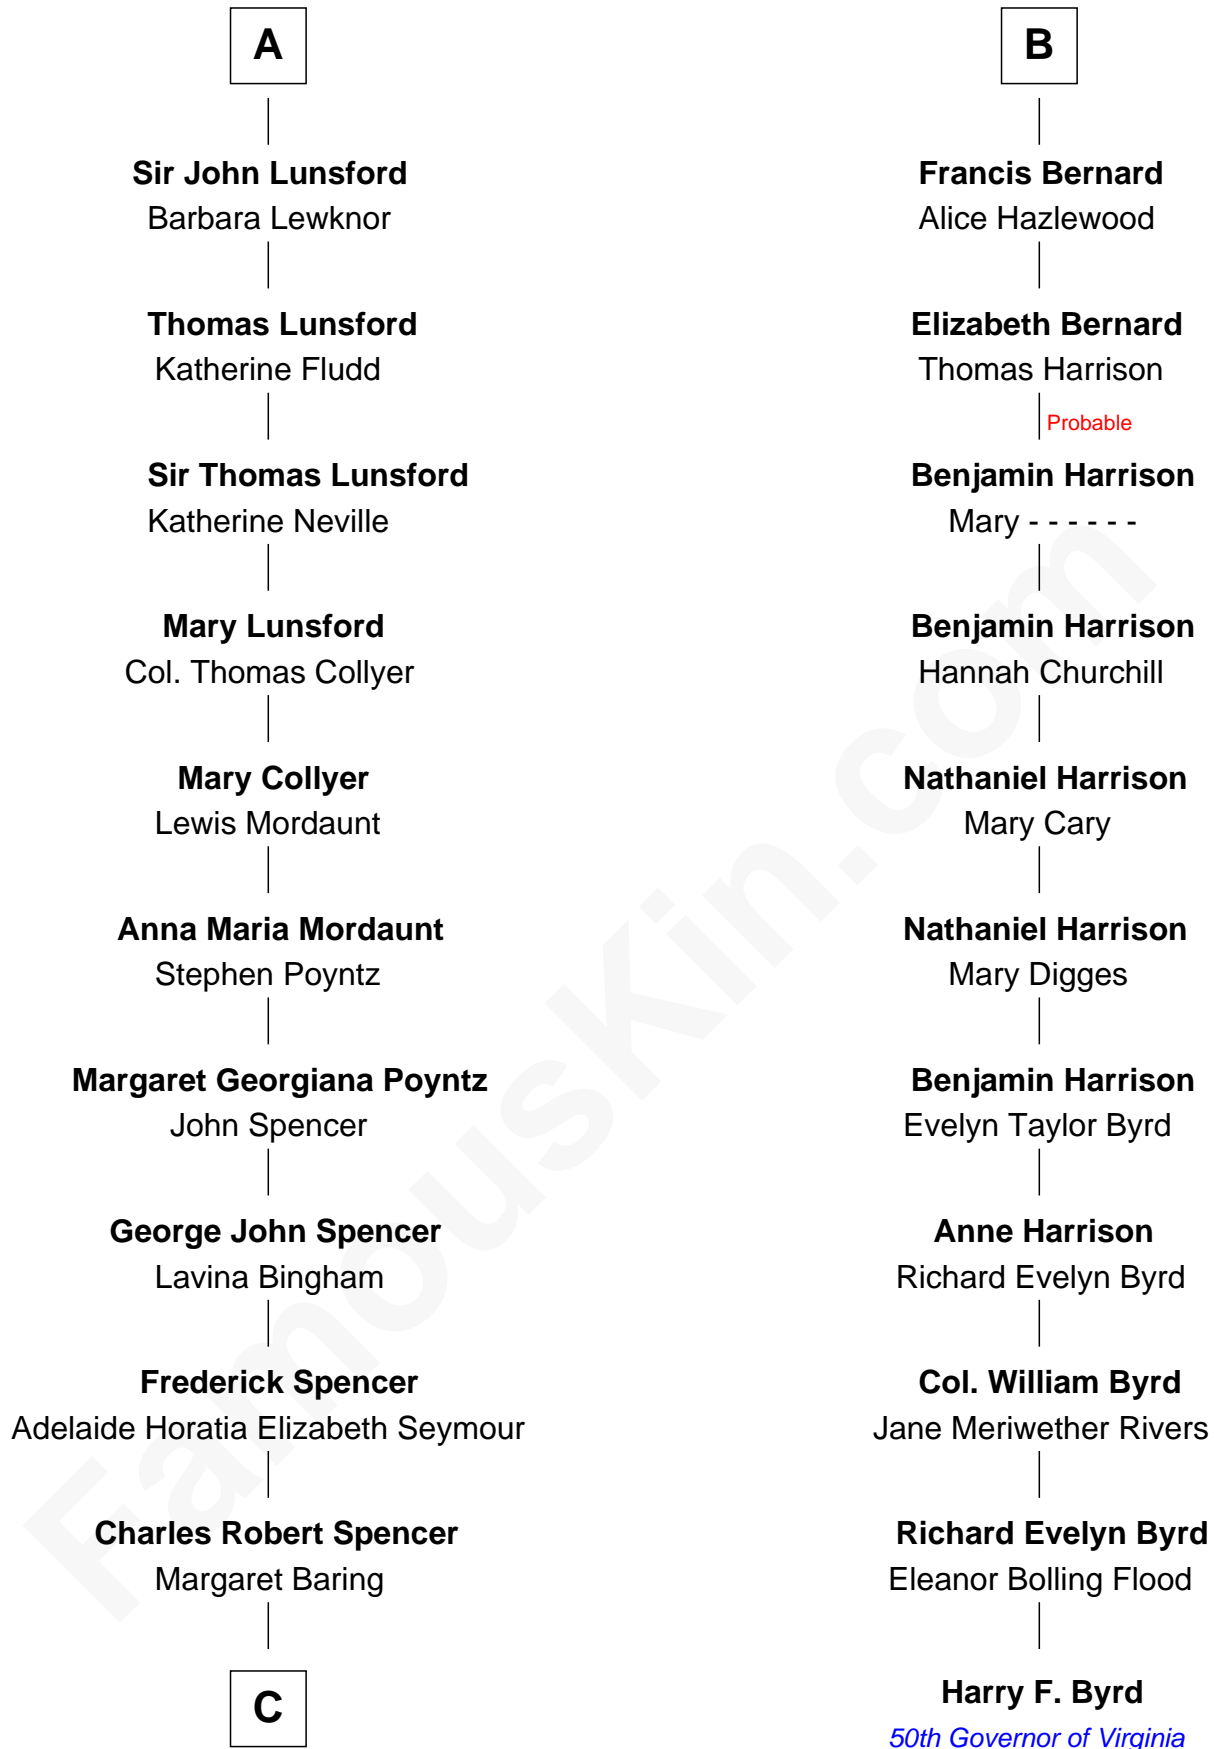

FamousKin.com Relationship Chart of

Princess Diana

Princess of Wales

17th cousin 2 times removed of

Harry F. Byrd

50th Governor of Virginia

Sir William de Ros
Margery de Badlesmere

C

—
Albert Edward John Spencer
Cynthia Elinor Beatrix Hamilton

—
Edward John Spencer
Frances Ruth Burke Roche

—
Princess Diana
Princess of Wales

FamousKin.com