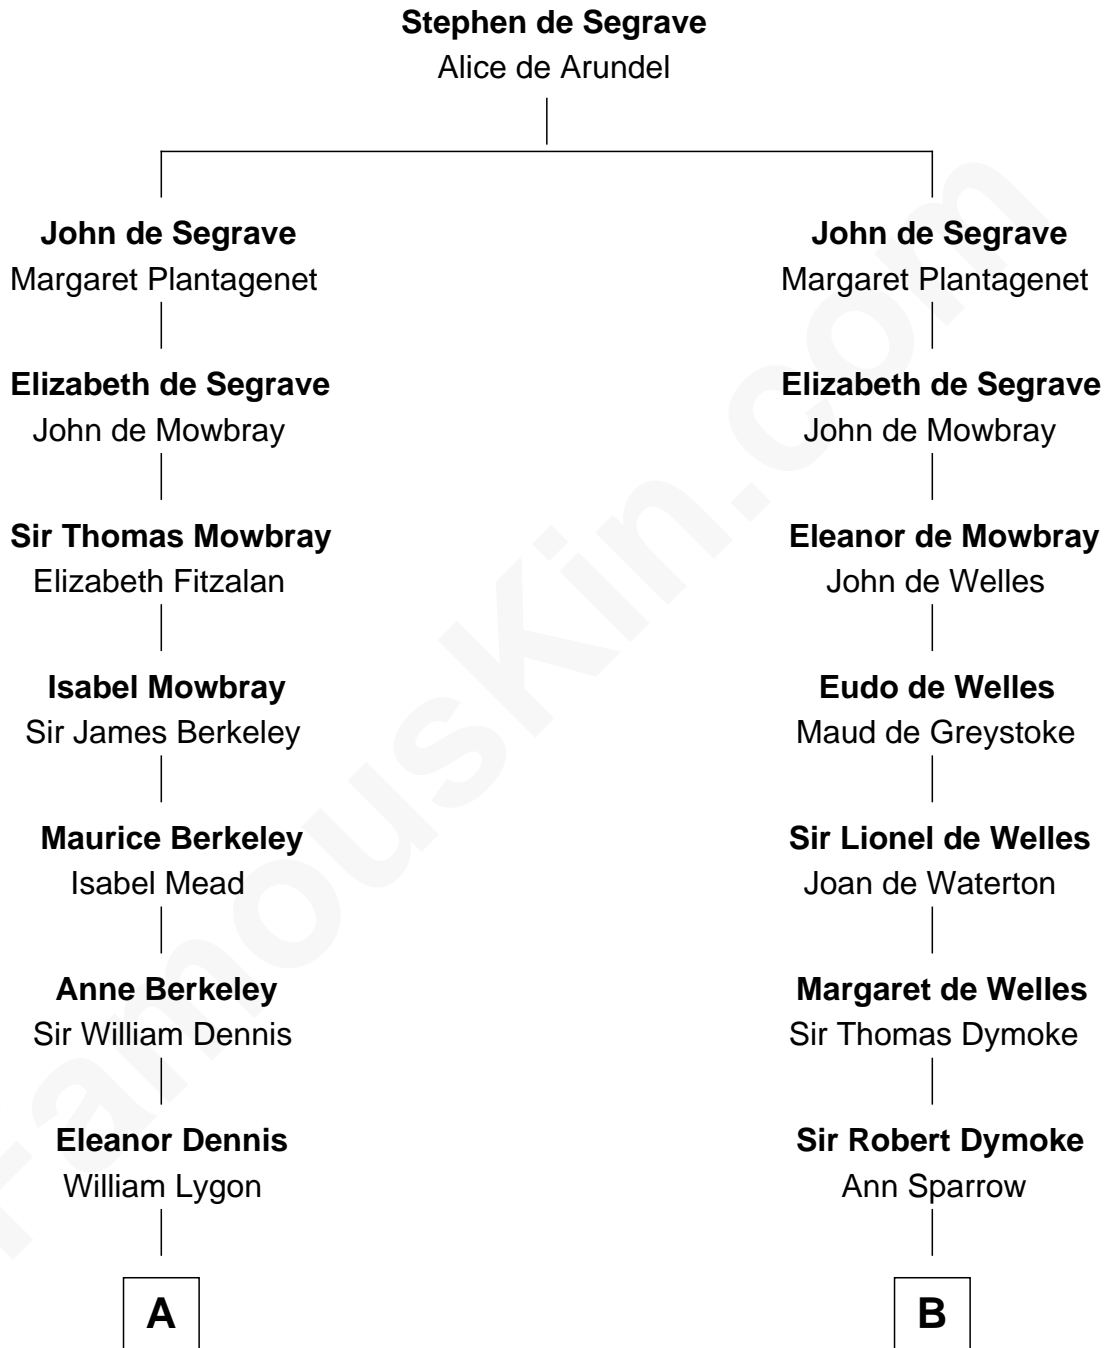

FamousKin.com

Relationship Chart of

Princess Diana

Princess of Wales

15th cousin 5 times removed of

Meriwether Lewis
Lewis and Clark Expedition

C

—
Margaret Baring
Charles Robert Spencer

—
Albert Edward John Spencer
Cynthia Elinor Beatrix Hamilton

—
Edward John Spencer
Frances Ruth Burke Roche

—
Princess Diana
Princess of Wales

FamousKin.com