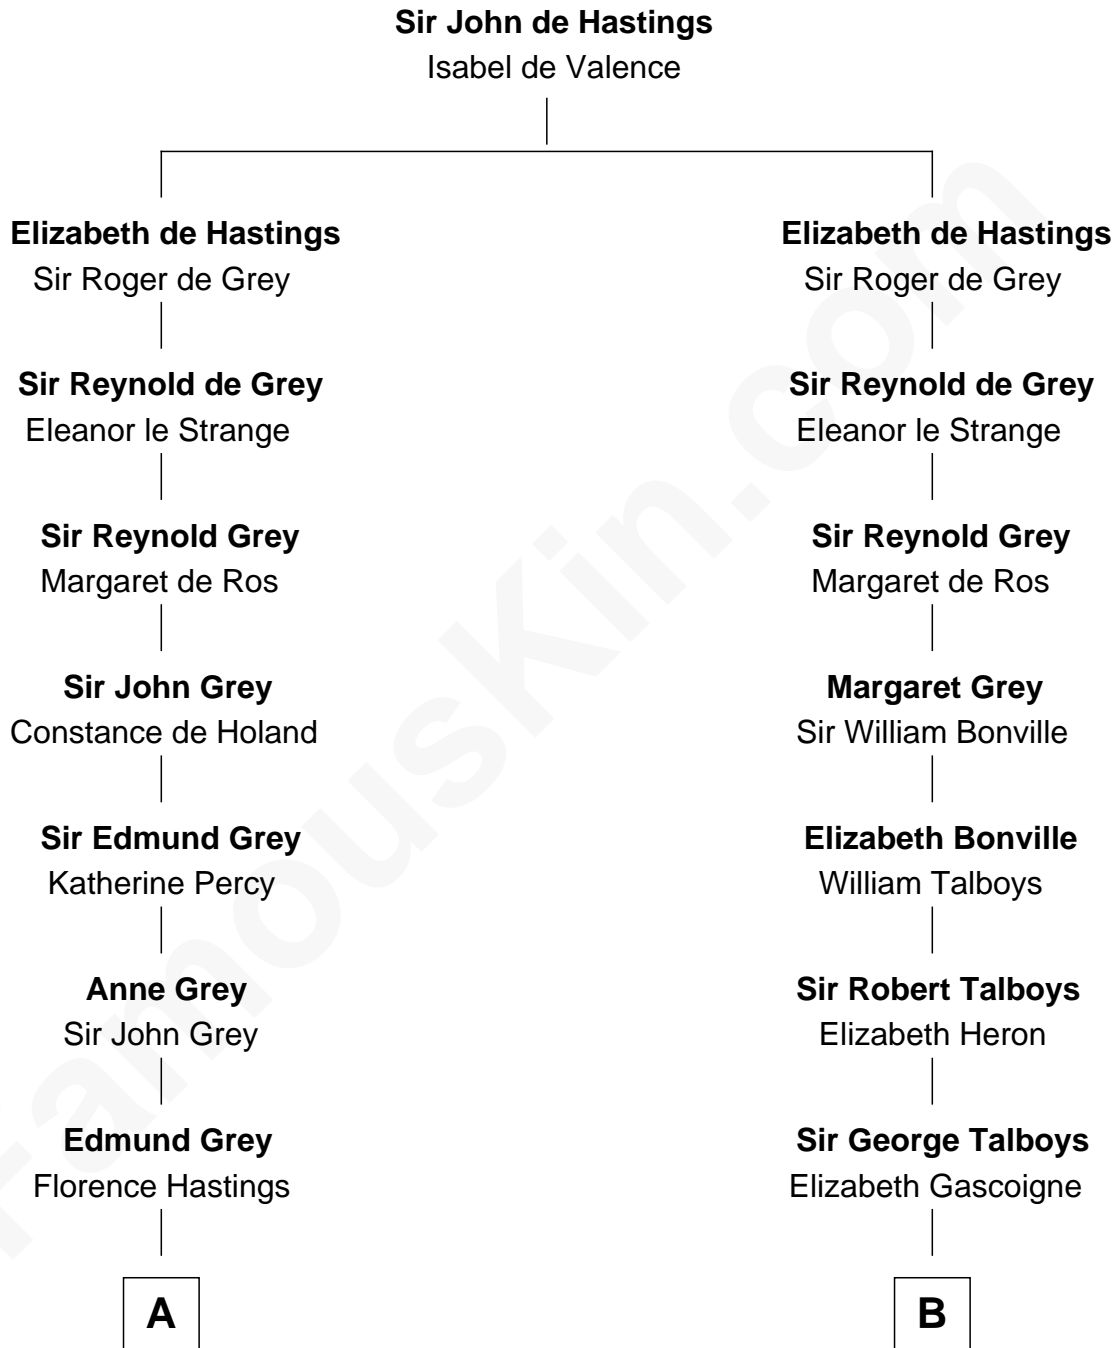

FamousKin.com

Relationship Chart of

Princess Diana

Princess of Wales

15th cousin 6 times removed of

Meriwether Lewis
Lewis and Clark Expedition

C

—
Frederick Spencer

Adelaide Horatia Elizabeth Seymour

—
Charles Robert Spencer

Margaret Baring

—
Albert Edward John Spencer

Cynthia Elinor Beatrix Hamilton

—
Edward John Spencer

Frances Ruth Burke Roche

—
Princess Diana