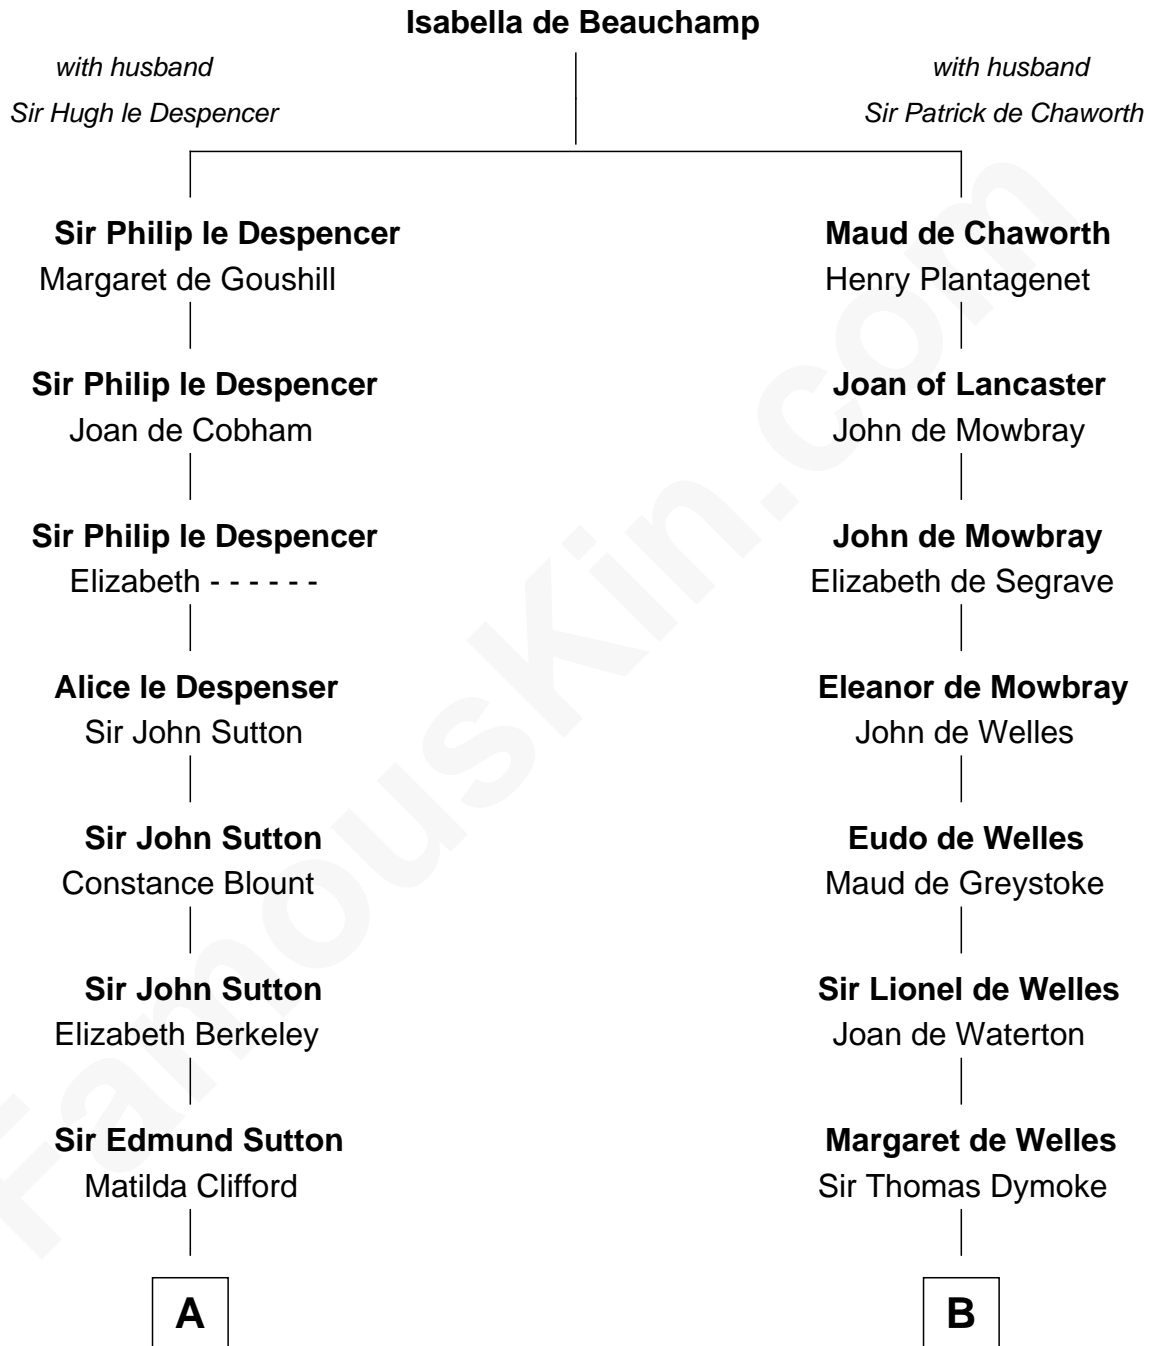

FamousKin.com

Relationship Chart of

Princess Diana

Princess of Wales

16th cousin 4 times removed of

Meriwether Lewis
Lewis and Clark Expedition

C

—
Charles Robert Spencer

Margaret Baring

—
Albert Edward John Spencer

Cynthia Elinor Beatrix Hamilton

—
Edward John Spencer

Frances Ruth Burke Roche

—
Princess Diana

Princess of Wales

FamousKin.com