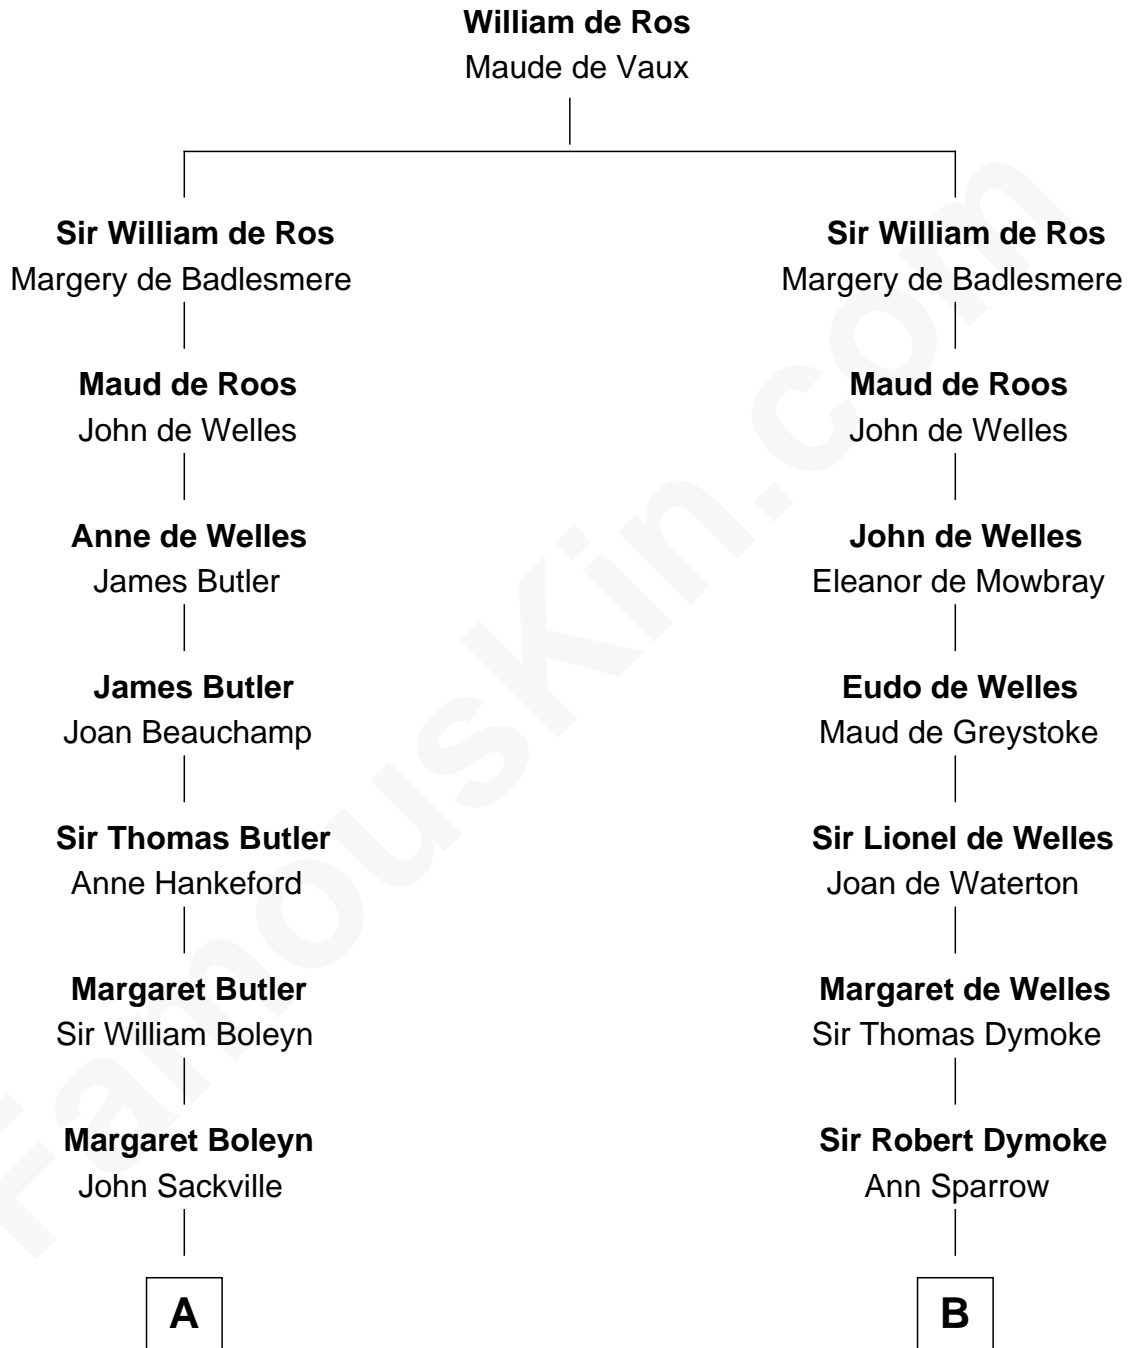

FamousKin.com

Relationship Chart of

Princess Diana

Princess of Wales

15th cousin 5 times removed of

Meriwether Lewis
Lewis and Clark Expedition

C

—
Charles Robert Spencer

Margaret Baring

—
Albert Edward John Spencer

Cynthia Elinor Beatrix Hamilton

—
Edward John Spencer

Frances Ruth Burke Roche

—
Princess Diana

Princess of Wales

FamousKin.com