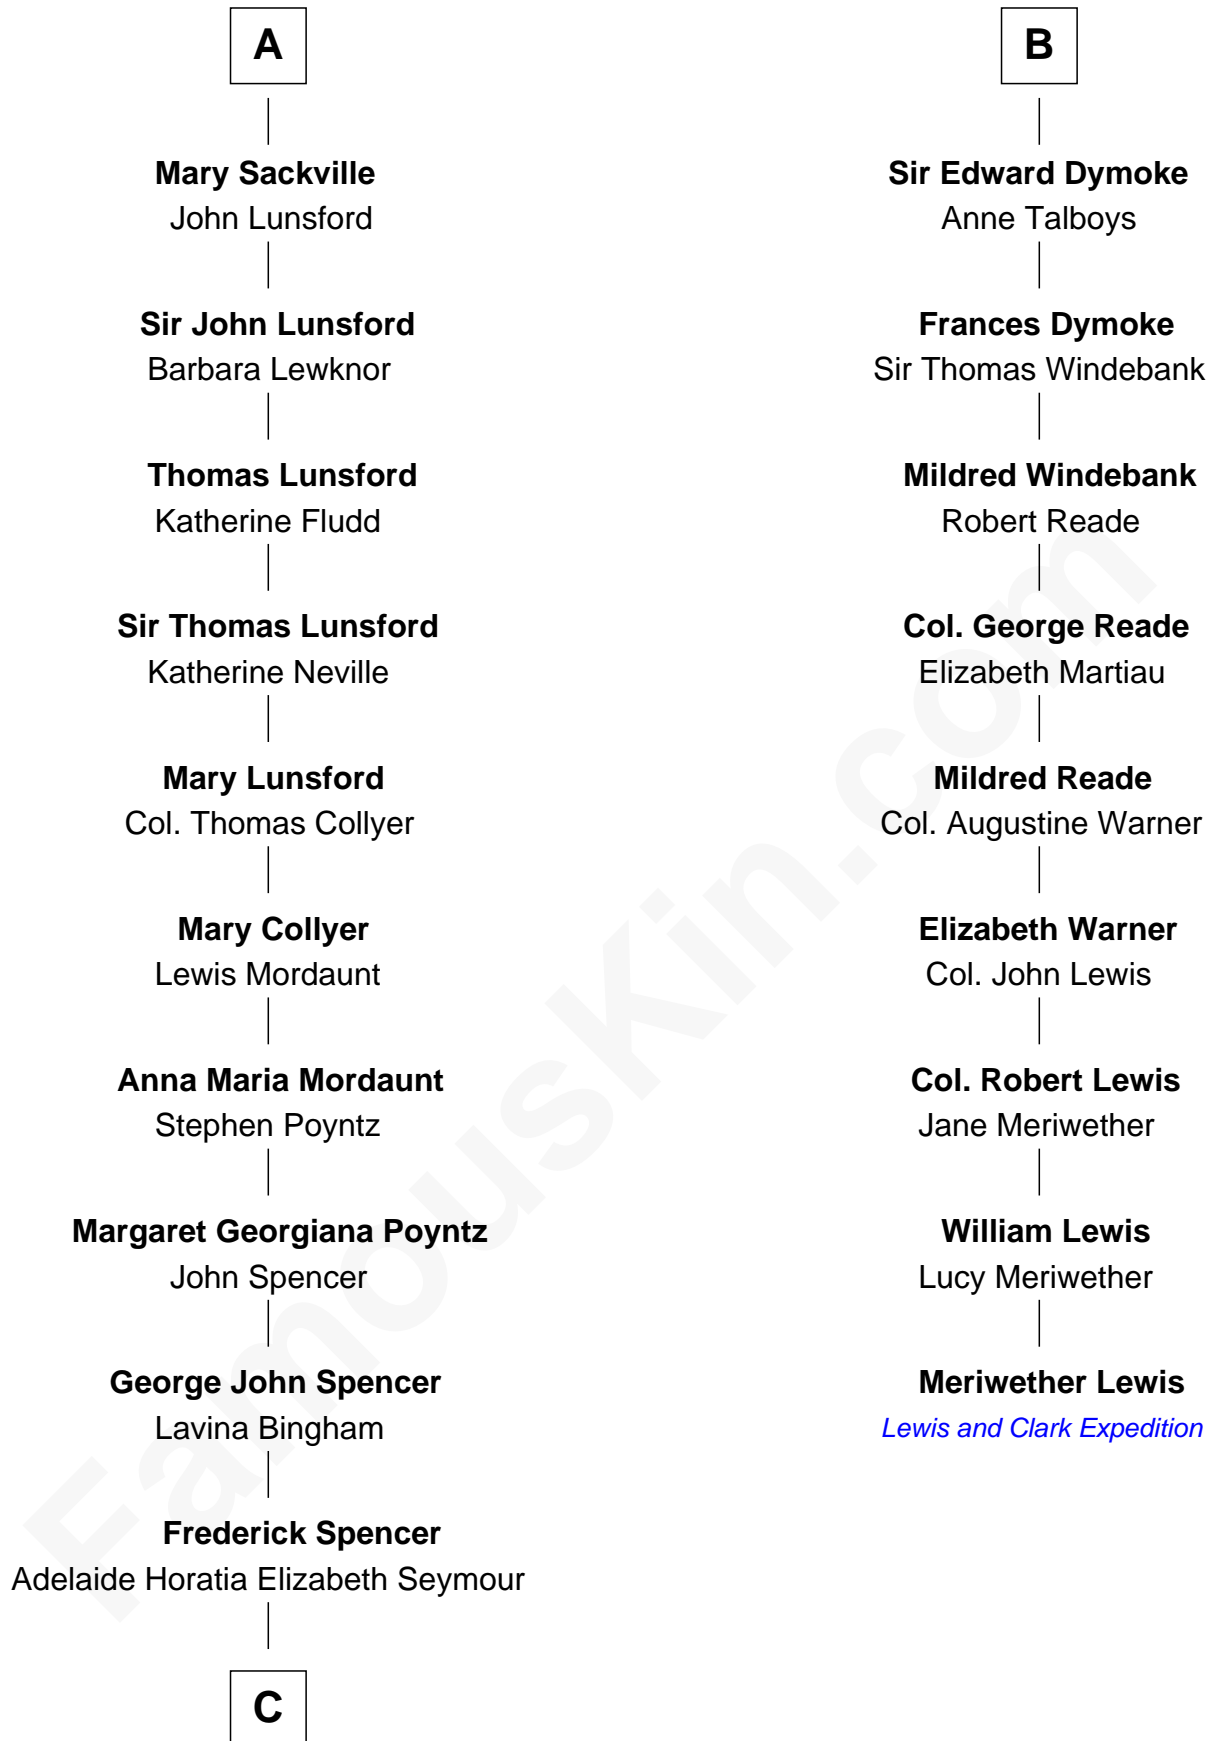

FamousKin.com

Relationship Chart of

Princess Diana

Princess of Wales

15th cousin 5 times removed of

Meriwether Lewis
Lewis and Clark Expedition

C

—
Charles Robert Spencer

Margaret Baring

—
Albert Edward John Spencer

Cynthia Elinor Beatrix Hamilton

—
Edward John Spencer

Frances Ruth Burke Roche

—
Princess Diana

Princess of Wales

FamousKin.com