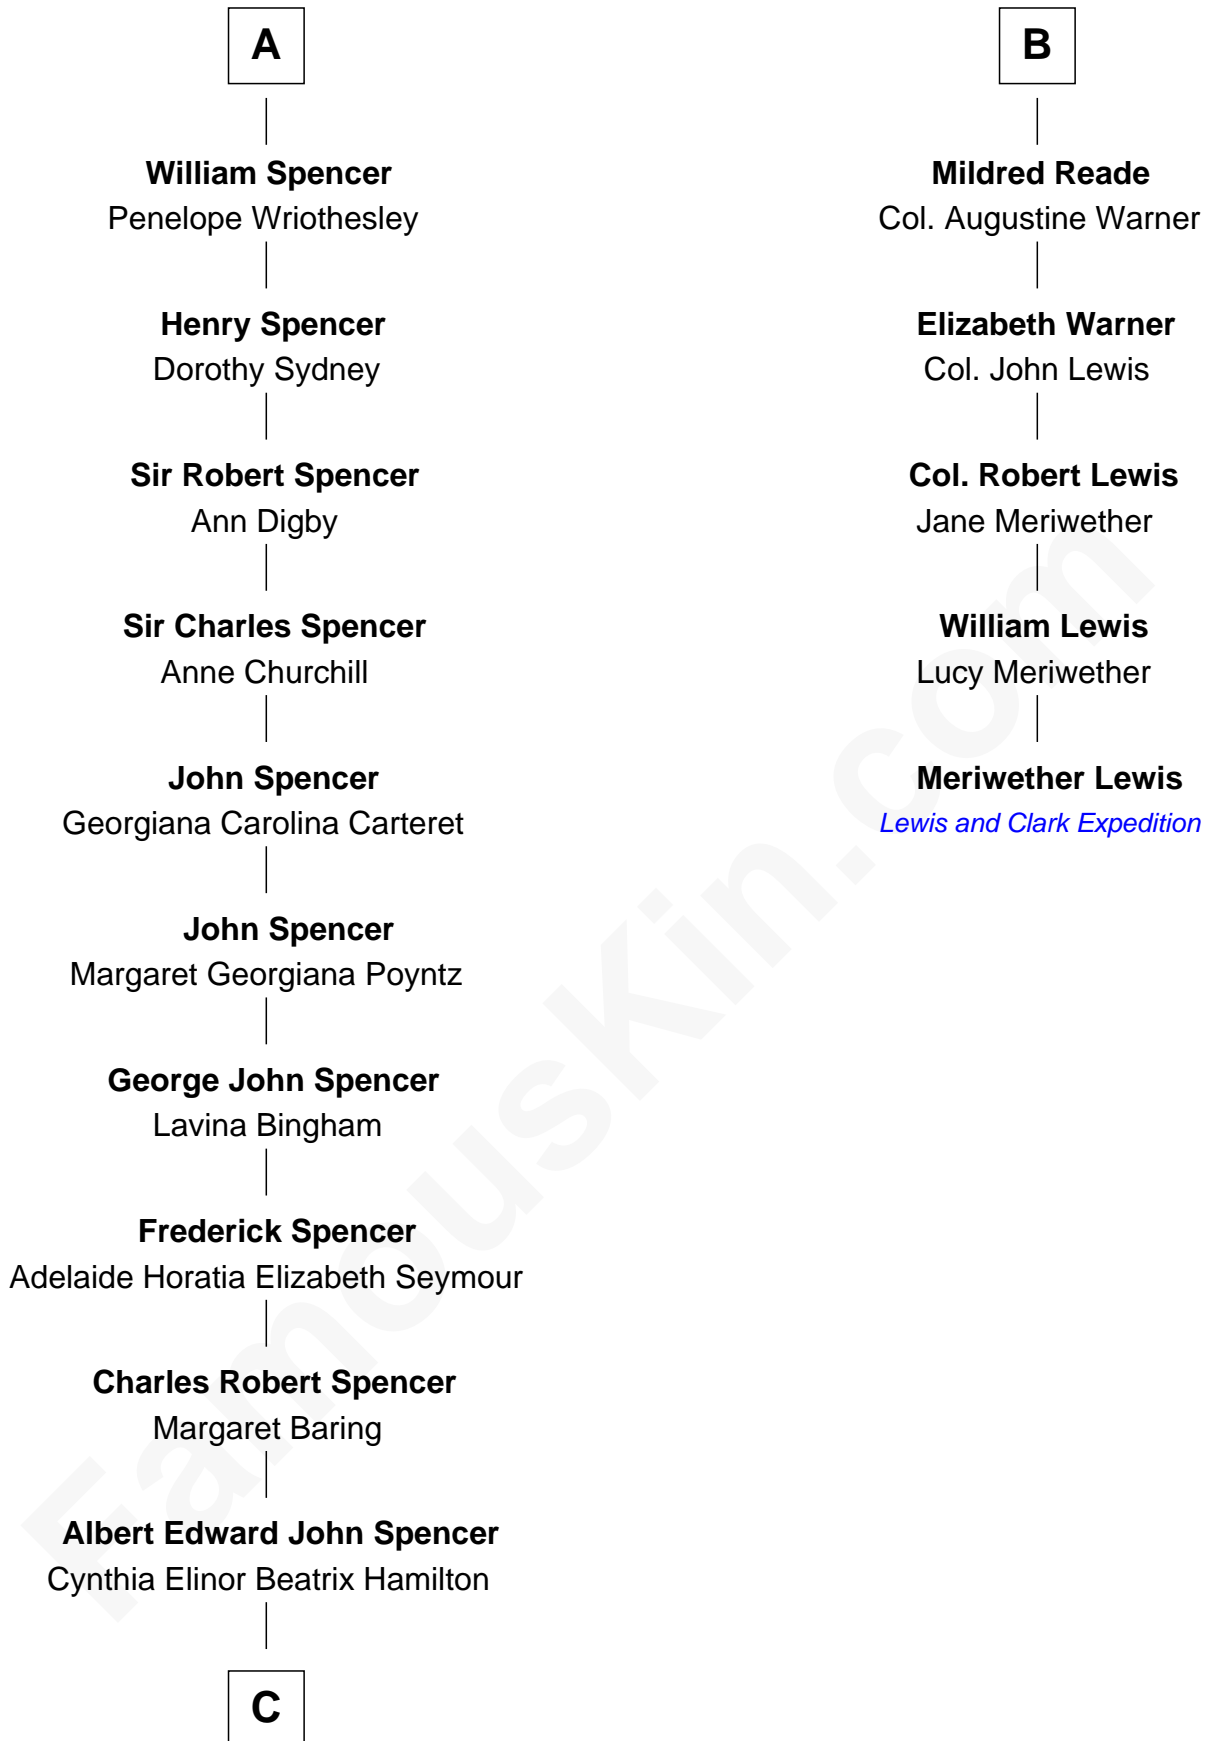

## Relationship Chart of

### Princess Diana

*Princess of Wales*

11th cousin 7 times removed of

**Meriwether Lewis**  
*Lewis and Clark Expedition*

**C**

**Edward John Spencer**  
Frances Ruth Burke Roche

**Princess Diana**  
*Princess of Wales*